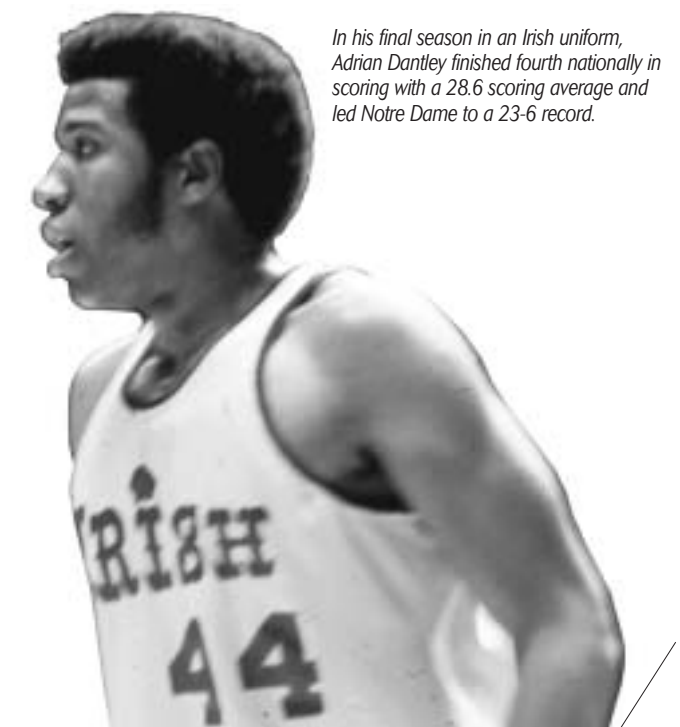

Became just the third basketball underclassman in Notre Dame history to declare early for the NBA draft ... seventh-highest Irish player drafted when he was selected as the 14th pick overall in 2001 by the Golden State Warriors ... a two-time consensus All-American, he earned first-team Associated Press honors for the second consecutive year following his junior season in addition to garnering first-team honors from the National Association of Basketball Coaches and Chevrolet, *The Sporting News* and the United States Basketball Writers Association (USWBA) ... became the 44th individual (and just second Irish player) to repeat as a first-team AP selection ... was twice named to the John R. Wooden All-America Team ... two-time BIG EAST Player of the Year and one of just five players in conference history to earn the honor on more than one occasion ... 2001 *ESPN The Magazine's* Center of the Year ... finished his career fifth on the Notre Dame all-time scoring list with 2,011 points and as the school's sixth all-time leading rebounder (924)... the only player in Notre Dame history to score more than 2,000 points and grab more than 900 rebounds... earned BIG EAST Player of the Week honors 11 times during his career and was five-time rookie-of-the-week honoree ... finished 12th nationally in scoring as a junior and was the only player in 1999-2000 to rank in the top 10 in both scoring (22.7) and rebounding (10.3) in the final NCAA statistics as finished ninth nationally in rebounding and 10th in scoring ... had 45 career double-doubles... first player in BIG EAST Conference history to earn rookie-of-the-year and player-of-the-year honors in consecutive seasons ('99 and '00) ... BIG EAST in scoring in league games for both the '00-'01 and '99-'00 campaigns, becoming just second player in league history to lead the conference in scoring in consecutive seasons ... became the second youngest player in terms of age to reach 1,000 points and fifth-fastest in terms of games at 48 ... was named BIG EAST player of the week six times in 1999-2000, tying the league record set by John Wallace of Syracuse during the 1995-96 campaign... was one of 12 players selected to the USA Men's Select Team that played against the USA Basketball Men's Senior National Team on Sept. 2, 2000, in Honolulu, Hawaii.

In his final season in an Irish uniform, Adrian Dantley finished fourth nationally in scoring with a 28.6 scoring average and led Notre Dame to a 23-6 record.