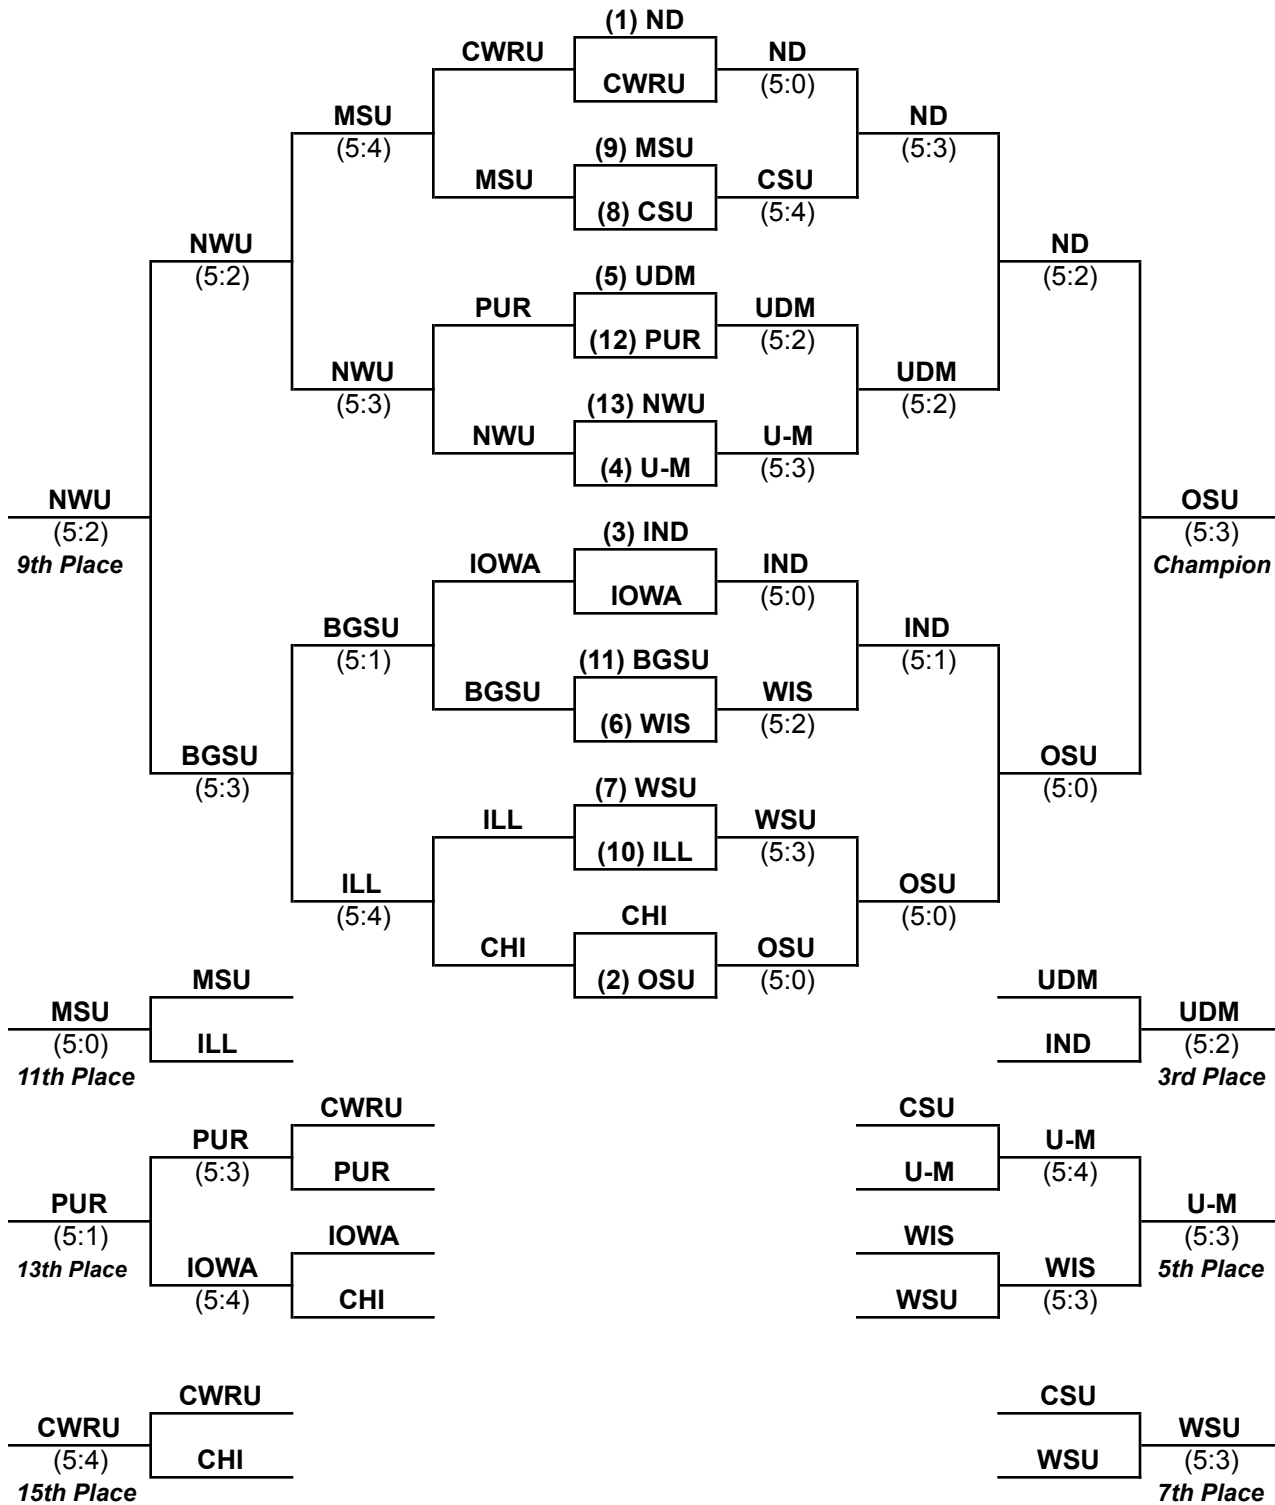

11th Midwest Fencing Conference Championships
March 1, 2009
Joyce Center Fieldhouse, University of Notre Dame
MEN'S EPEE PLAY-IN ROUND

(16) BGSU	UDM	advances to First Round
(17) UDM	(5:3)	
(13) OC	OBER	advances to First Round
(20) LAW	(5:0)	
(14) PUR	PUR	advances to First Round
(19) XU	(5:1)	
(15) ILL	WIS	advances to First Round
(18) WIS	(5:2)	

11th Midwest Fencing Conference Championships
March 1, 2009
Joyce Center Fieldhouse, University of Notre Dame
MEN'S TEAM EPEE

11th Midwest Fencing Conference Championships
March 1, 2009
Joyce Center Fieldhouse, University of Notre Dame
MEN'S FOIL PLAY-IN ROUND

(16) CWRU		
(17) OC	CWRU (5:1)	advances to First Round
(15) CHI		
(18) MINN	CHI (5:4)	advances to First Round
(14) IOWA		
(19) XU	IOWA (5:1)	advances to First Round

Round-Robin for 17-19 Place

Match 1	XU 5	OC 3
Match 2	MINN 5	XU 2
Match 3	MINN 5	XU 2

Final Placings

17th Place	MINN
18th Place	XU
19th Place	OC

11th Midwest Fencing Conference Championships
March 1, 2009
Joyce Center Fieldhouse, University of Notre Dame
MEN'S TEAM FOIL

11th Midwest Fencing Conference Championships
March 1, 2009
Joyce Center Fieldhouse, University of Notre Dame
MEN'S SABRE PLAY-IN ROUND