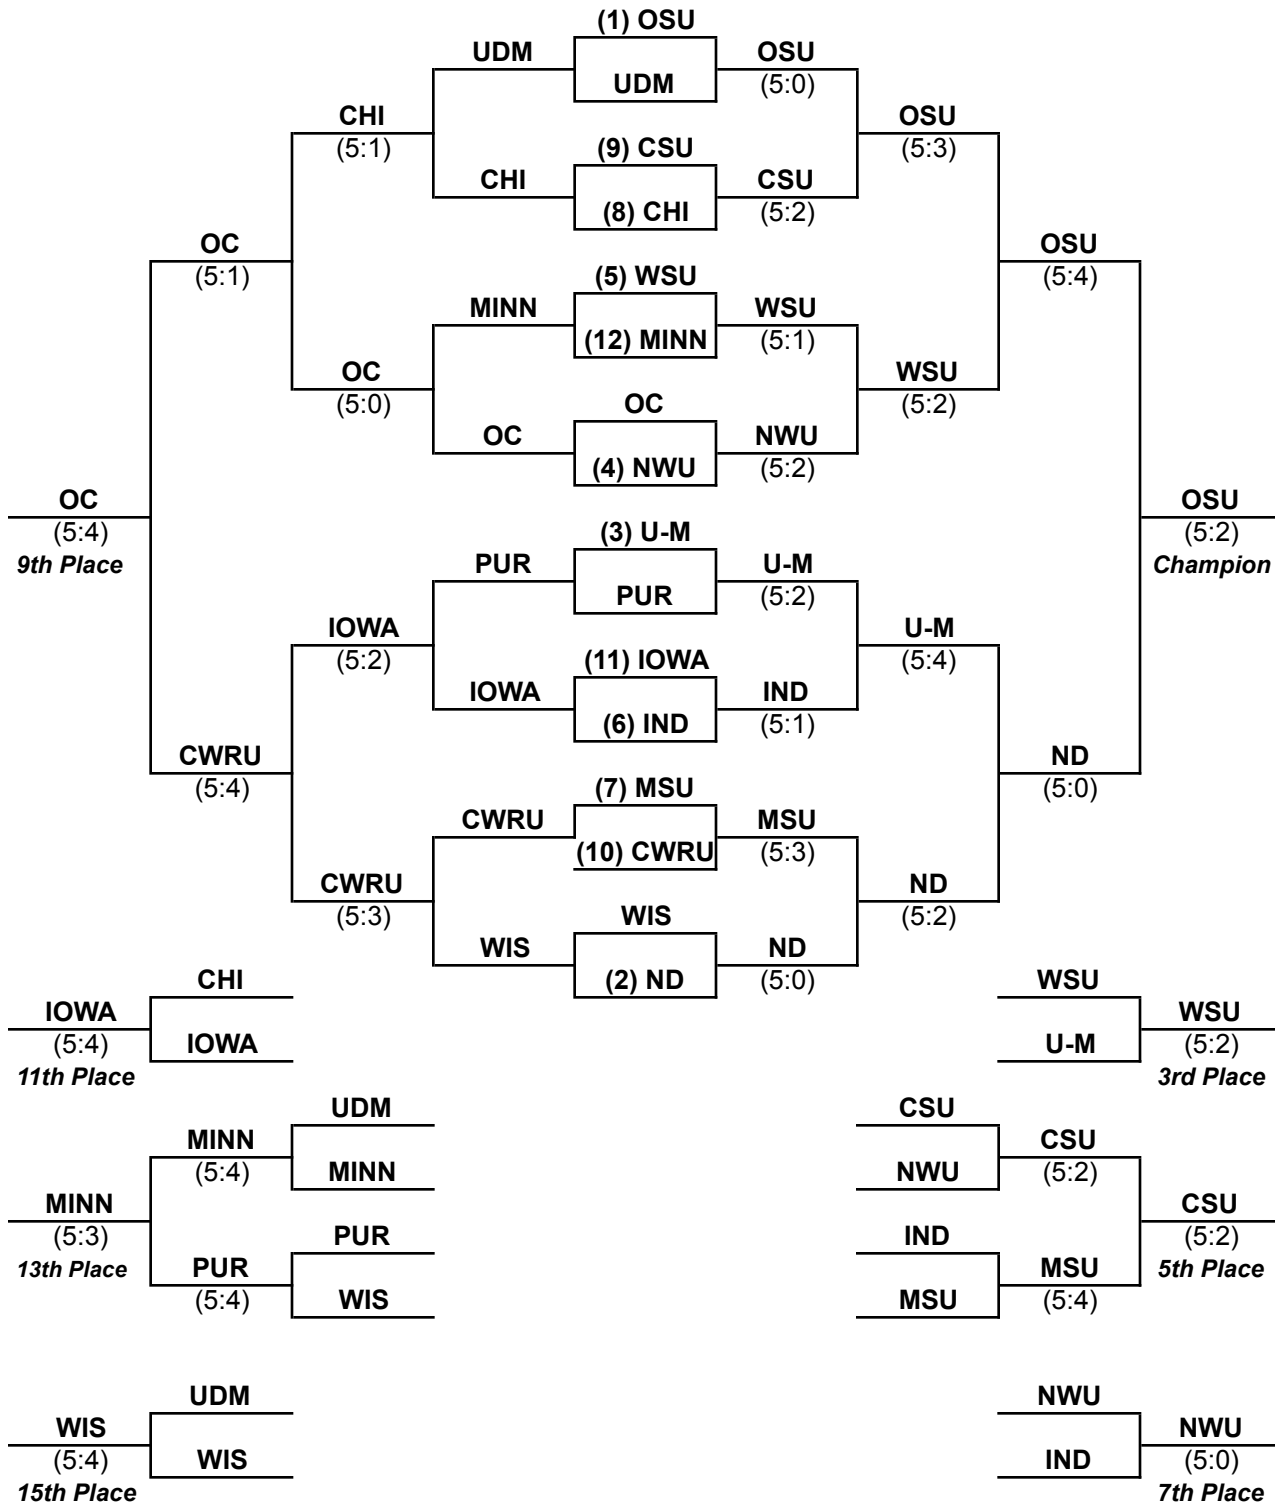

11th Midwest Fencing Conference Championships
March 1, 2009
Joyce Center Fieldhouse, University of Notre Dame
MEN'S EPEE PLAY-IN ROUND

(16) BGSU	UDM	advances to First Round
(17) UDM	(5:3)	
(13) OC	OBER	advances to First Round
(20) LAW	(5:0)	
(14) PUR	PUR	advances to First Round
(19) XU	(5:1)	
(15) ILL	WIS	advances to First Round
(18) WIS	(5:2)	

11th Midwest Fencing Conference Championships
March 1, 2009
Joyce Center Fieldhouse, University of Notre Dame
MEN'S TEAM EPEE

11th Midwest Fencing Conference Championships
March 1, 2009
Joyce Center Fieldhouse, University of Notre Dame
MEN'S FOIL PLAY-IN ROUND

(16) CWRU		
(17) OC	CWRU (5:1)	advances to First Round
(15) CHI		
(18) MINN	CHI (5:4)	advances to First Round
(14) IOWA		
(19) XU	IOWA (5:1)	advances to First Round

Round-Robin for 17-19 Place

Match 1	XU 5	OC 3
Match 2	MINN 5	XU 2
Match 3	MINN 5	XU 2

Final Placings

17th Place	MINN
18th Place	XU
19th Place	OC

11th Midwest Fencing Conference Championships
March 1, 2009
Joyce Center Fieldhouse, University of Notre Dame
MEN'S TEAM FOIL

11th Midwest Fencing Conference Championships
March 1, 2009
Joyce Center Fieldhouse, University of Notre Dame
MEN'S SABRE PLAY-IN ROUND