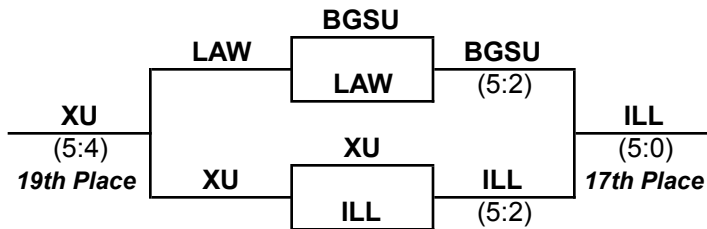

11th Midwest Fencing Conference Championships
March 1, 2009
Joyce Center Fieldhouse, University of Notre Dame
MEN'S EPEE PLAY-IN ROUND

(16) BGSU	UDM	advances to First Round
(17) UDM	(5:3)	
(13) OC	OBER	advances to First Round
(20) LAW	(5:0)	
(14) PUR	PUR	advances to First Round
(19) XU	(5:1)	
(15) ILL	WIS	advances to First Round
(18) WIS	(5:2)	

11th Midwest Fencing Conference Championships
March 1, 2009
Joyce Center Fieldhouse, University of Notre Dame
MEN'S TEAM EPEE

11th Midwest Fencing Conference Championships
March 1, 2009
Joyce Center Fieldhouse, University of Notre Dame
MEN'S FOIL PLAY-IN ROUND

(16) CWRU		
(17) OC	CWRU (5:1)	advances to First Round
(15) CHI		
(18) MINN	CHI (5:4)	advances to First Round
(14) IOWA		
(19) XU	IOWA (5:1)	advances to First Round

Round-Robin for 17-19 Place

Match 1	XU 5	OC 3
Match 2	MINN 5	XU 2
Match 3	MINN 5	XU 2