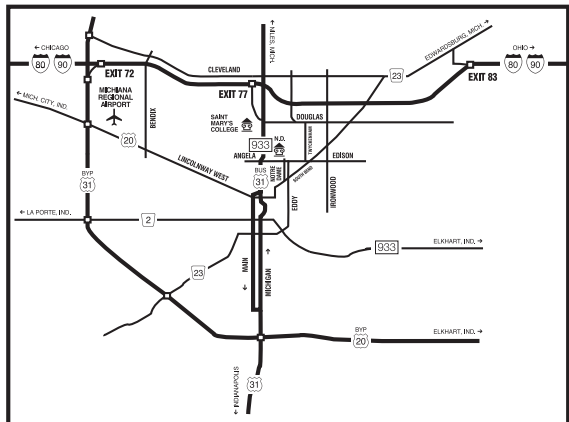

University of Notre Dame Football Parking - 2011

RESERVED - RED PRINT
PUBLIC - BLACK PRINT

ROUTES TO SOUTH BEND AND THE UNIVERSITY OF NOTRE DAME