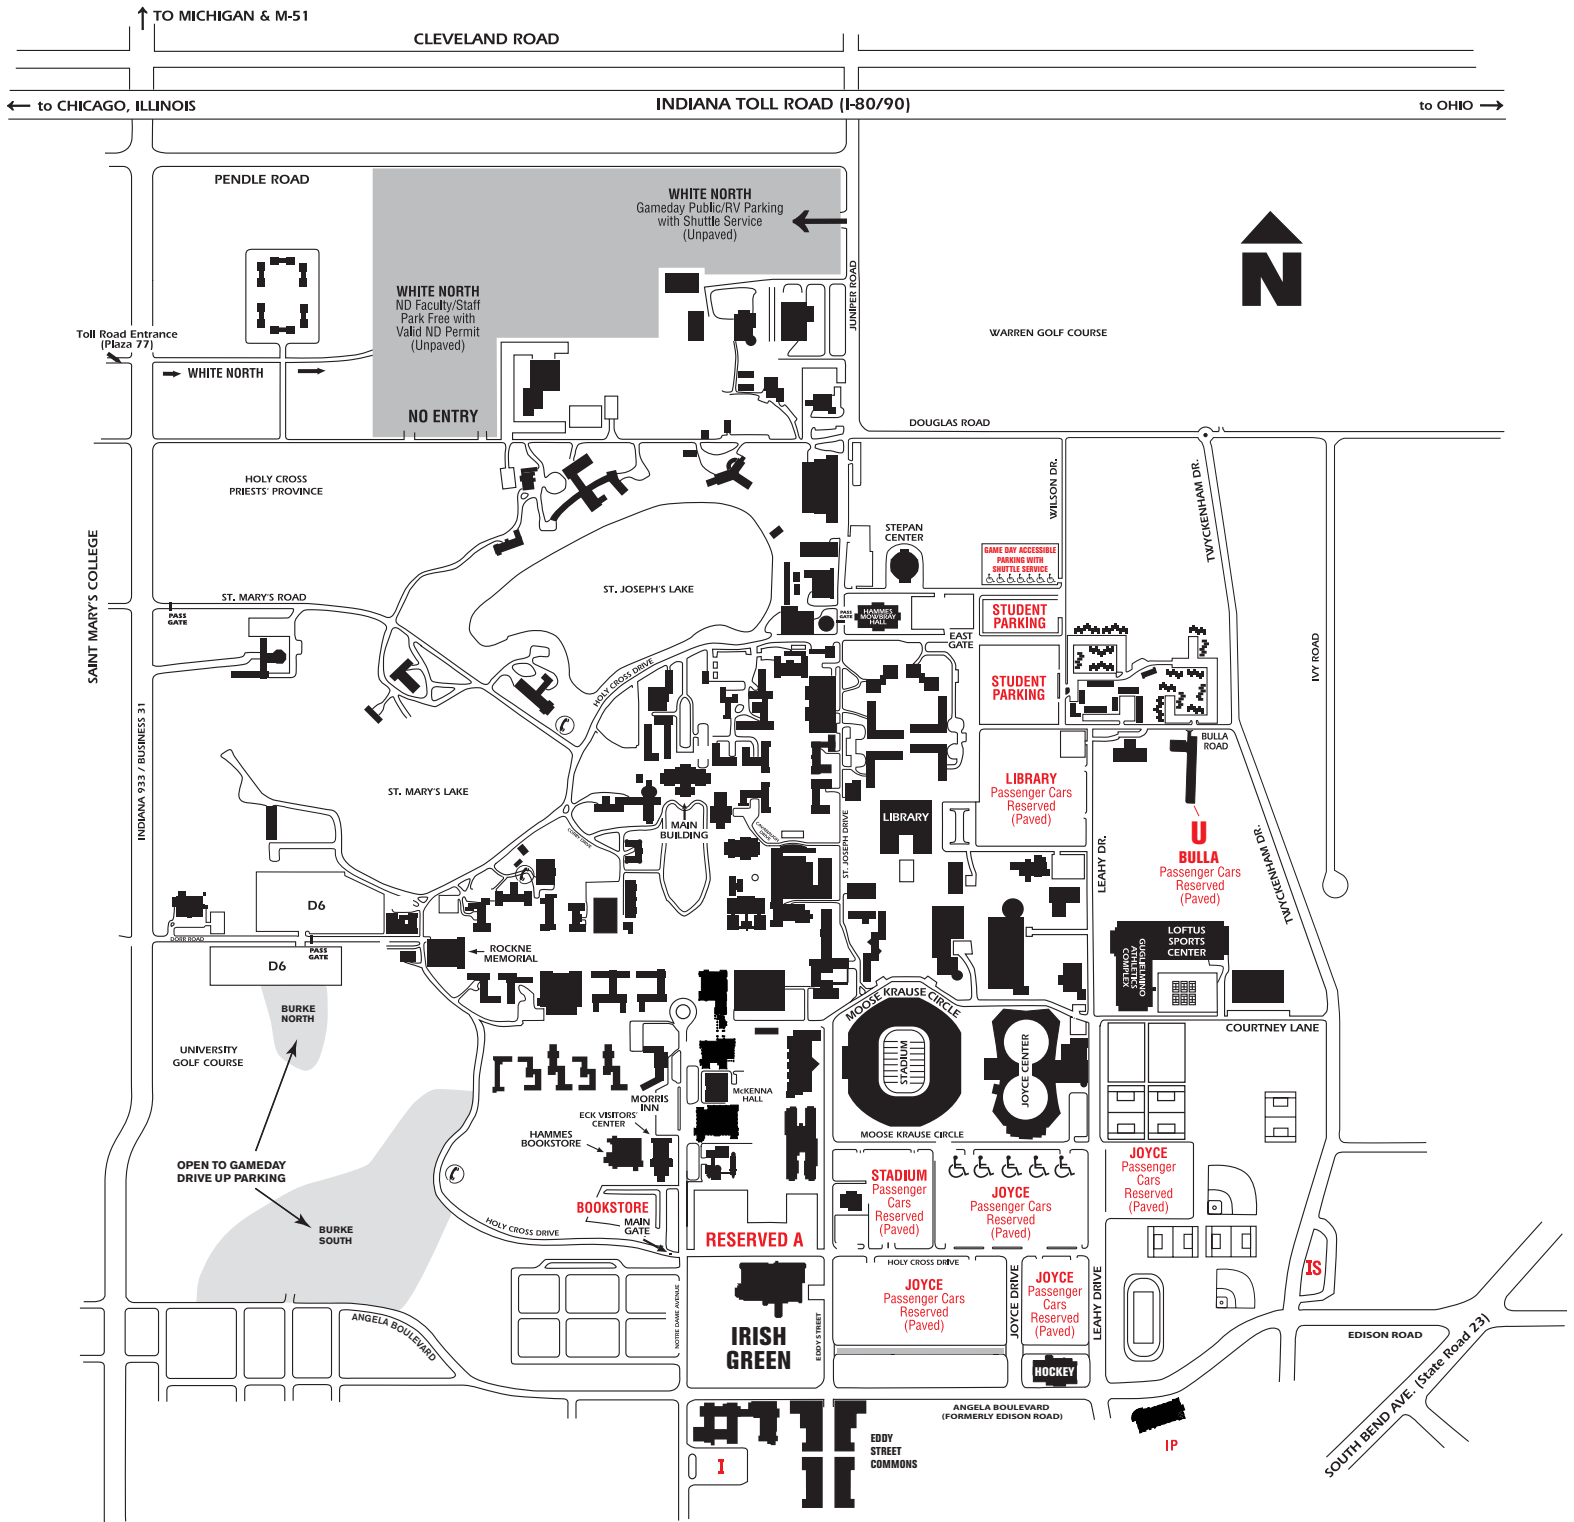

University of Notre Dame Football Parking - 2011

RESERVED - RED PRINT
PUBLIC - BLACK PRINT

ROUTES TO SOUTH BEND AND THE UNIVERSITY OF NOTRE DAME