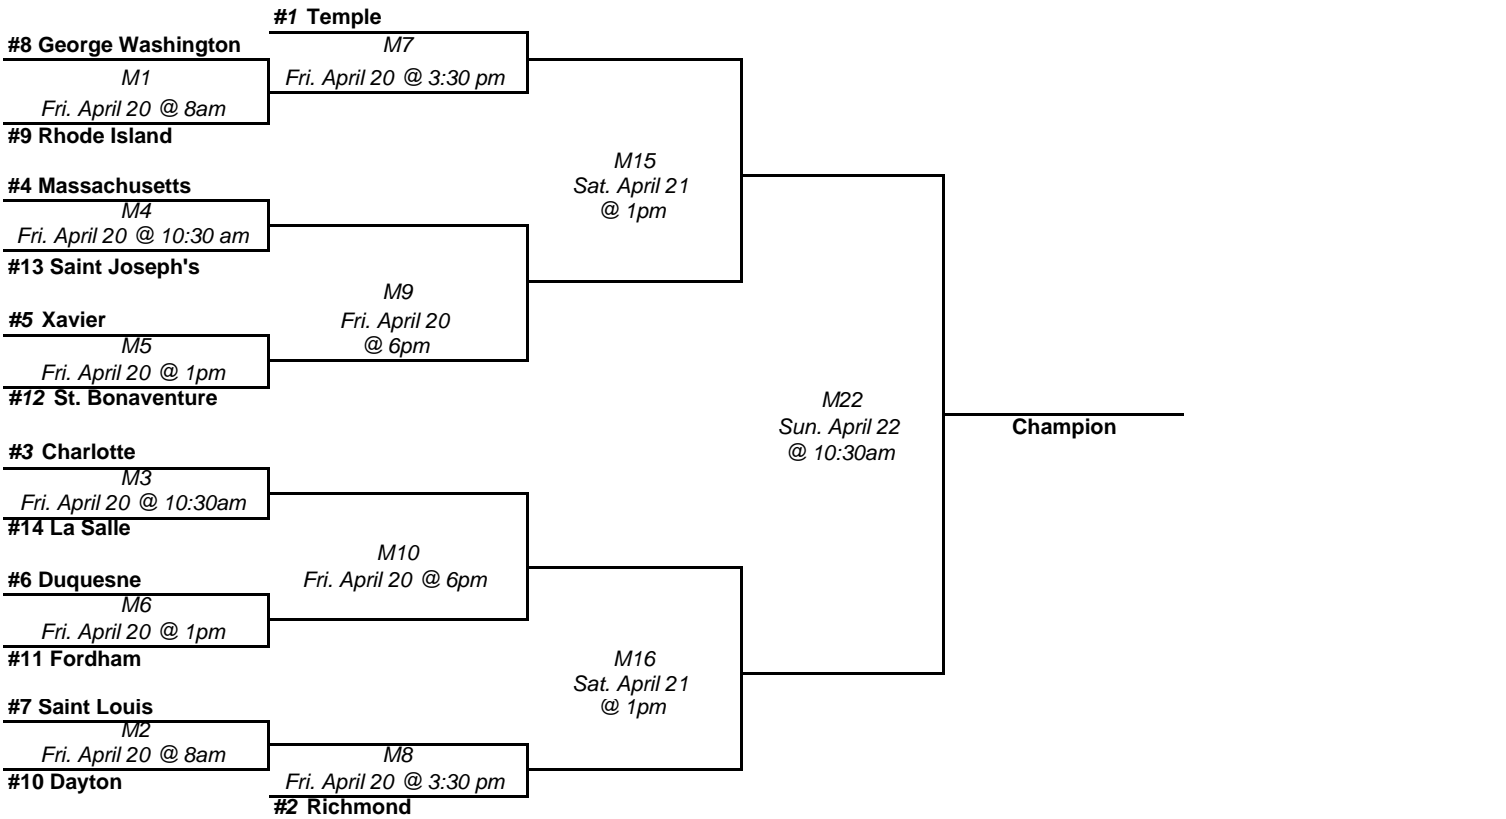

2007 WOMEN'S TENNIS CHAMPIONSHIP BRACKET

- Losers of M11 & 12 Tie for 13th place
- Losers of M17 & M18 Tie for 11th place
- Loser of M19 10th place
- Losers of M13 & M14 Tie for 7th place
- Loser of M20 6th place
- Loser of M21 4th place
- Loser of M22 2nd place

All Matches will begin approximately 30 minutes following the conclusion of the previous match