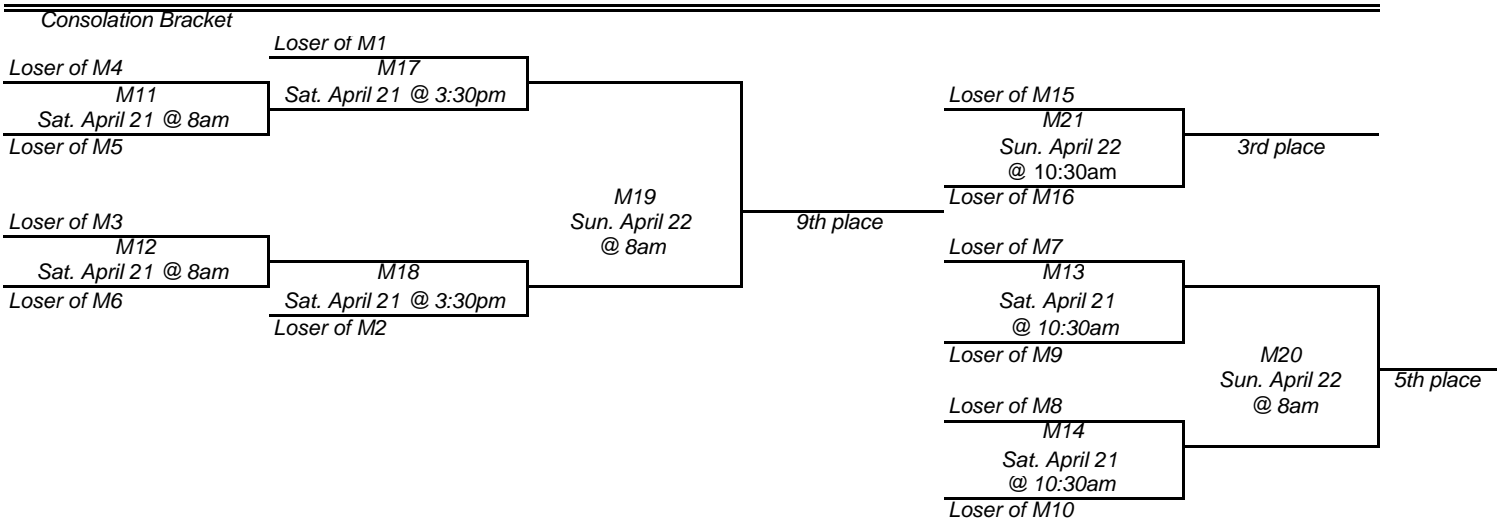

2007 WOMEN'S TENNIS CHAMPIONSHIP BRACKET

- Losers of M11 & 12 Tie for 13th place
- Losers of M17 & M18 Tie for 11th place
- Loser of M19 10th place
- Losers of M13 & M14 Tie for 7th place
- Loser of M20 6th place
- Loser of M21 4th place
- Loser of M22 2nd place

All Matches will begin approximately 30 minutes following the conclusion of the previous match