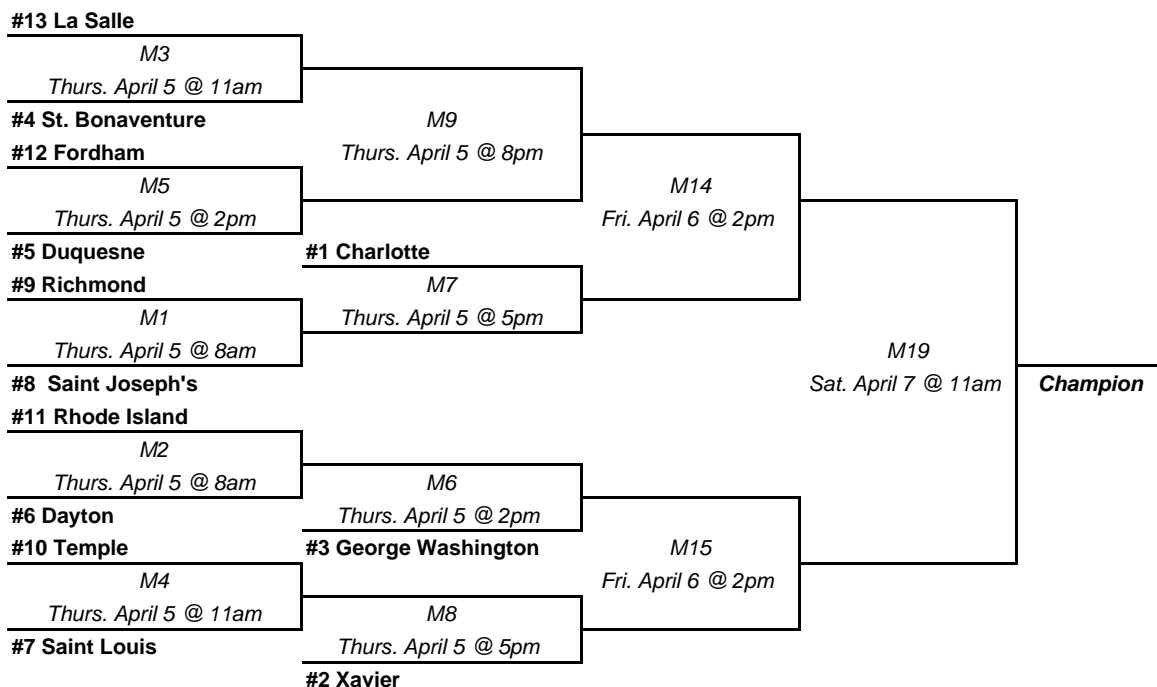

2007 MEN'S TENNIS CHAMPIONSHIP BRACKET

Consolation Bracket

All Matches will begin approximately 30 minutes following the conclusion of the previous match