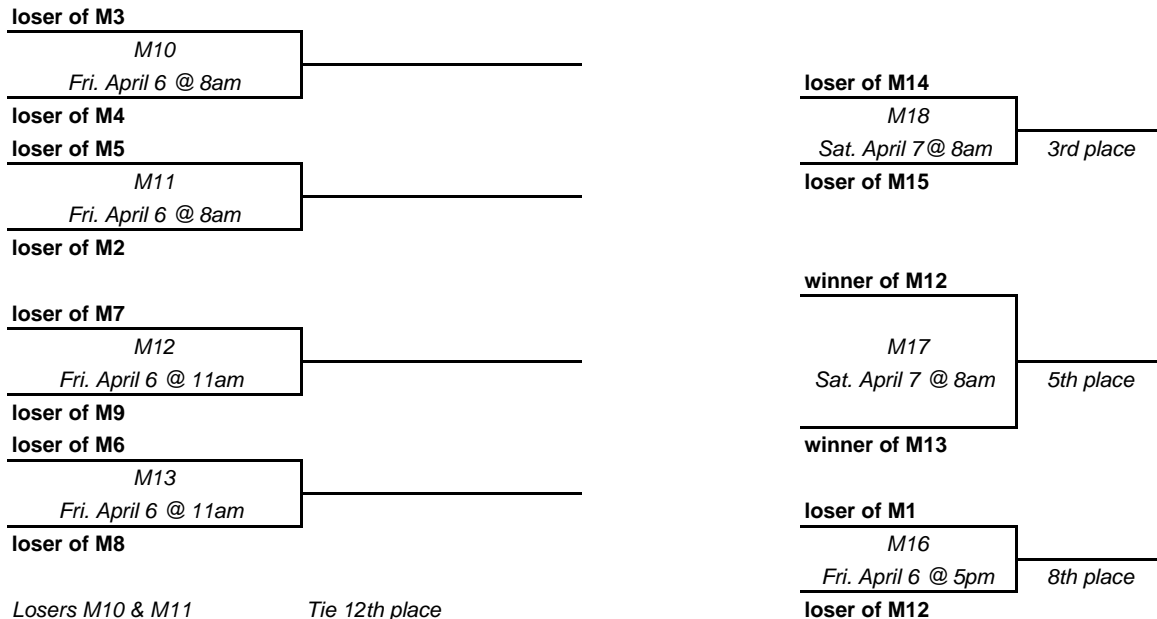

2007 MEN'S TENNIS CHAMPIONSHIP BRACKET

Consolation Bracket

All Matches will begin approximately 30 minutes following the conclusion of the previous match