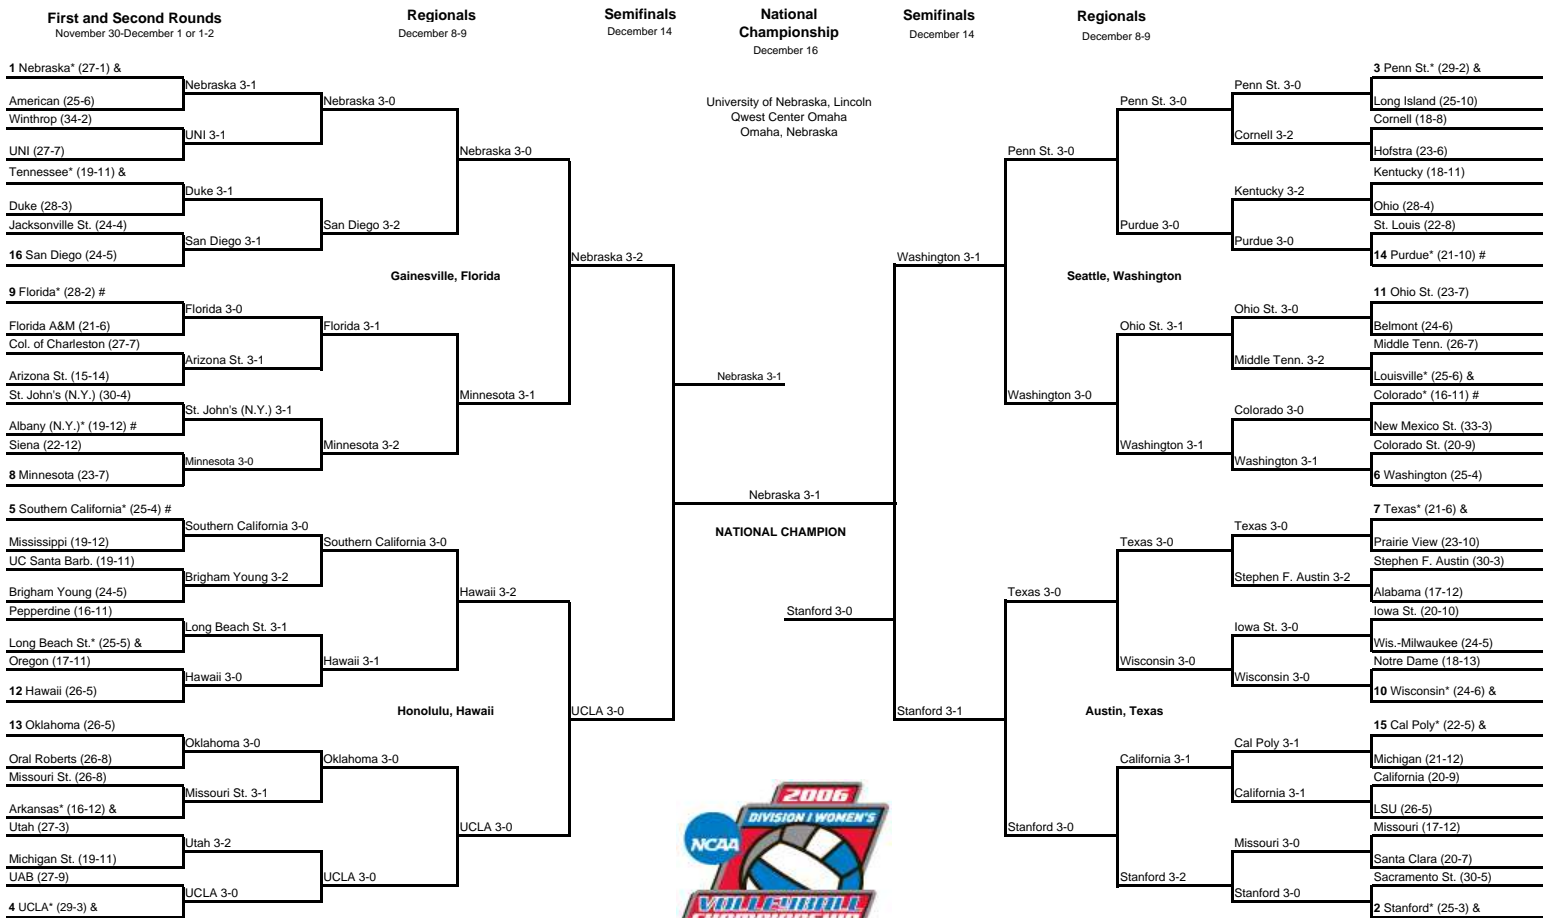

2006 Division I Women's VOLLEYBALL CHAMPIONSHIP