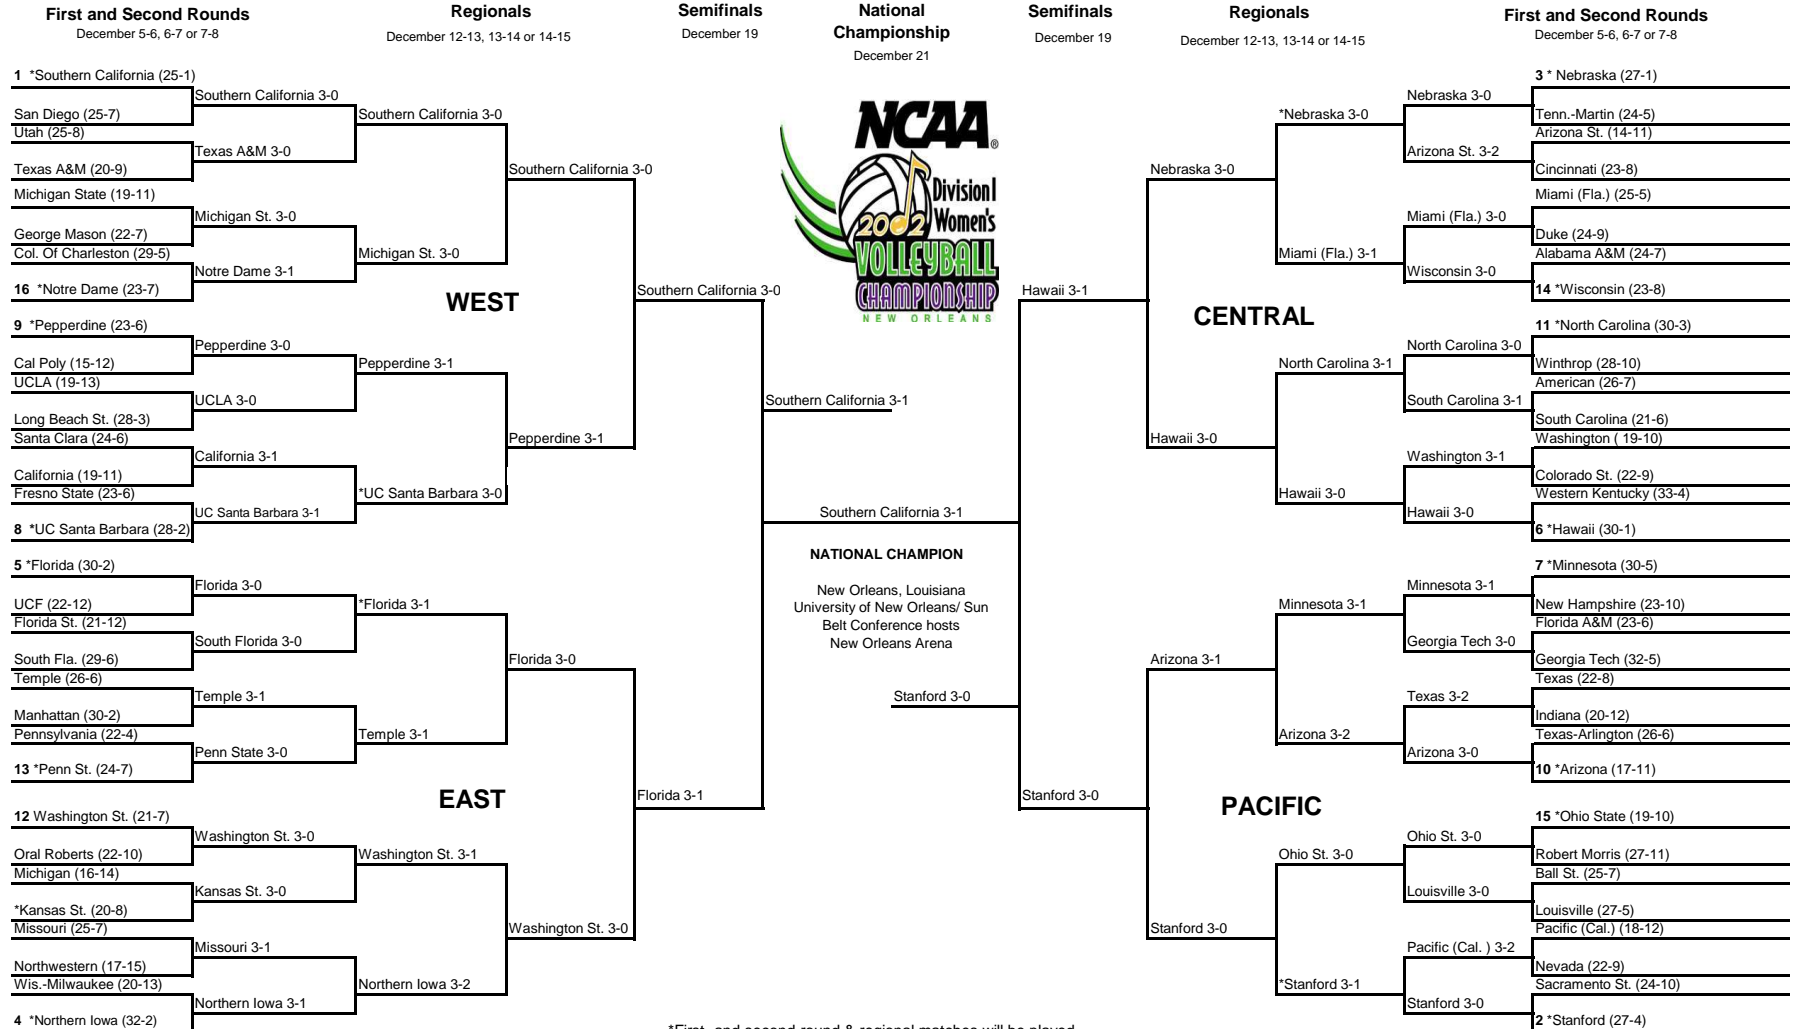

# 2002 Division I Women's VOLLEYBALL CHAMPIONSHIP

\*First- and second-round & regional matches will be played on the campus of one of the participating institutions.