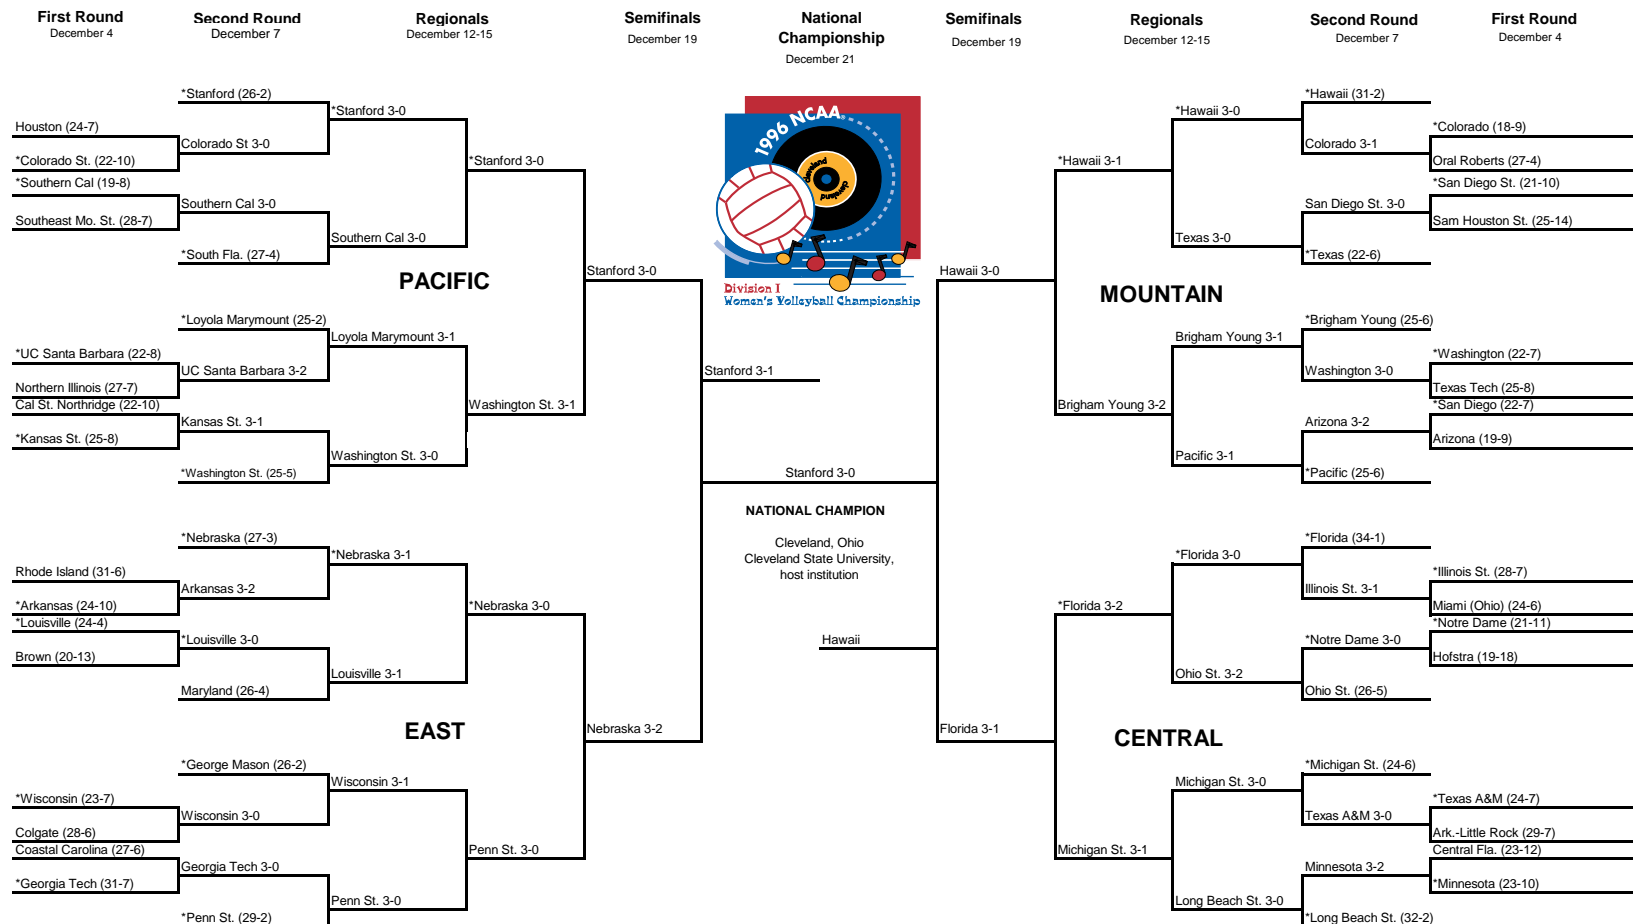

1996 Division I Women's VOLLEYBALL CHAMPIONSHIP

*First- and second-round & regional matches will be played on the campus of one of the participating institutions.