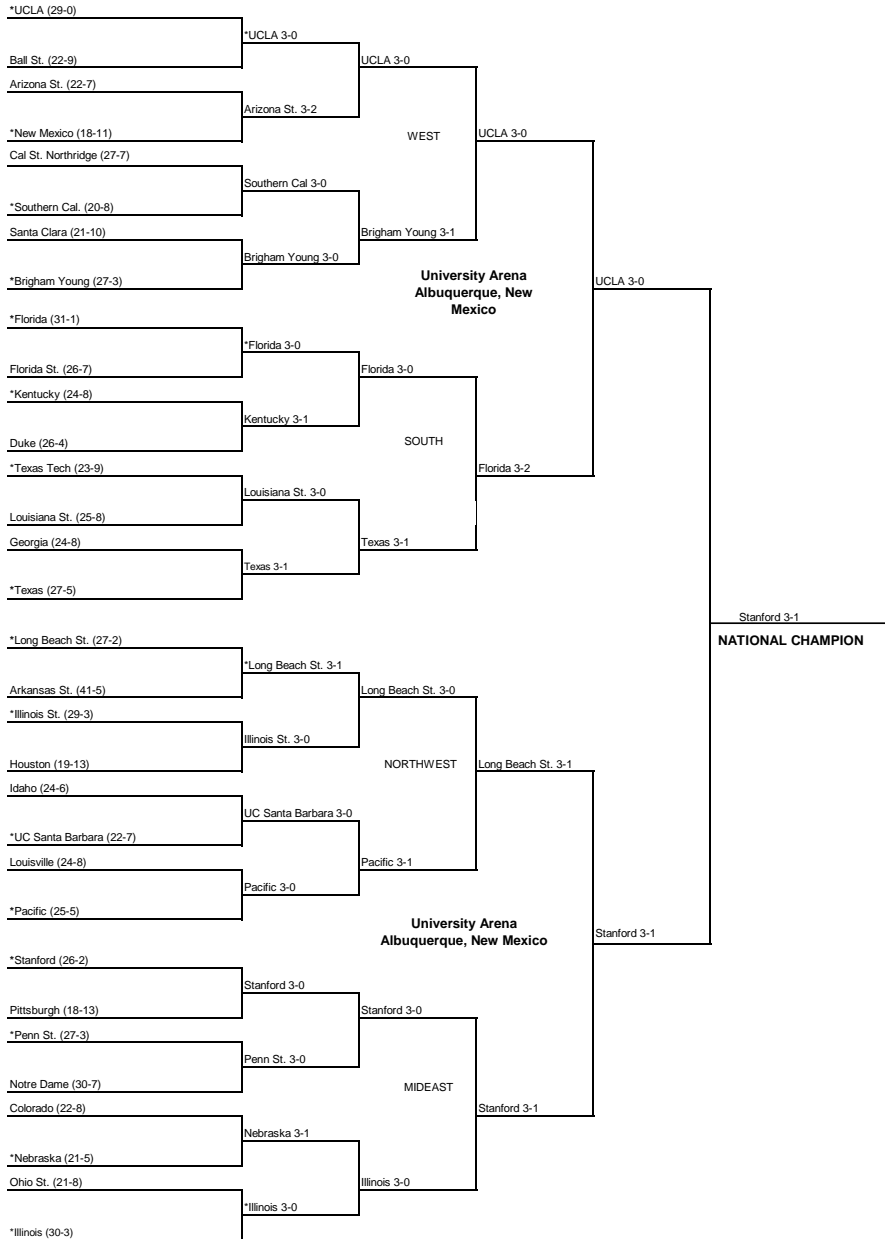

1992 Division I Women's VOLLEYBALL CHAMPIONSHIP

First Round
December 3, 4 or 5

Regionals
December 10-13

Semifinals
December 17

Finals
December 19