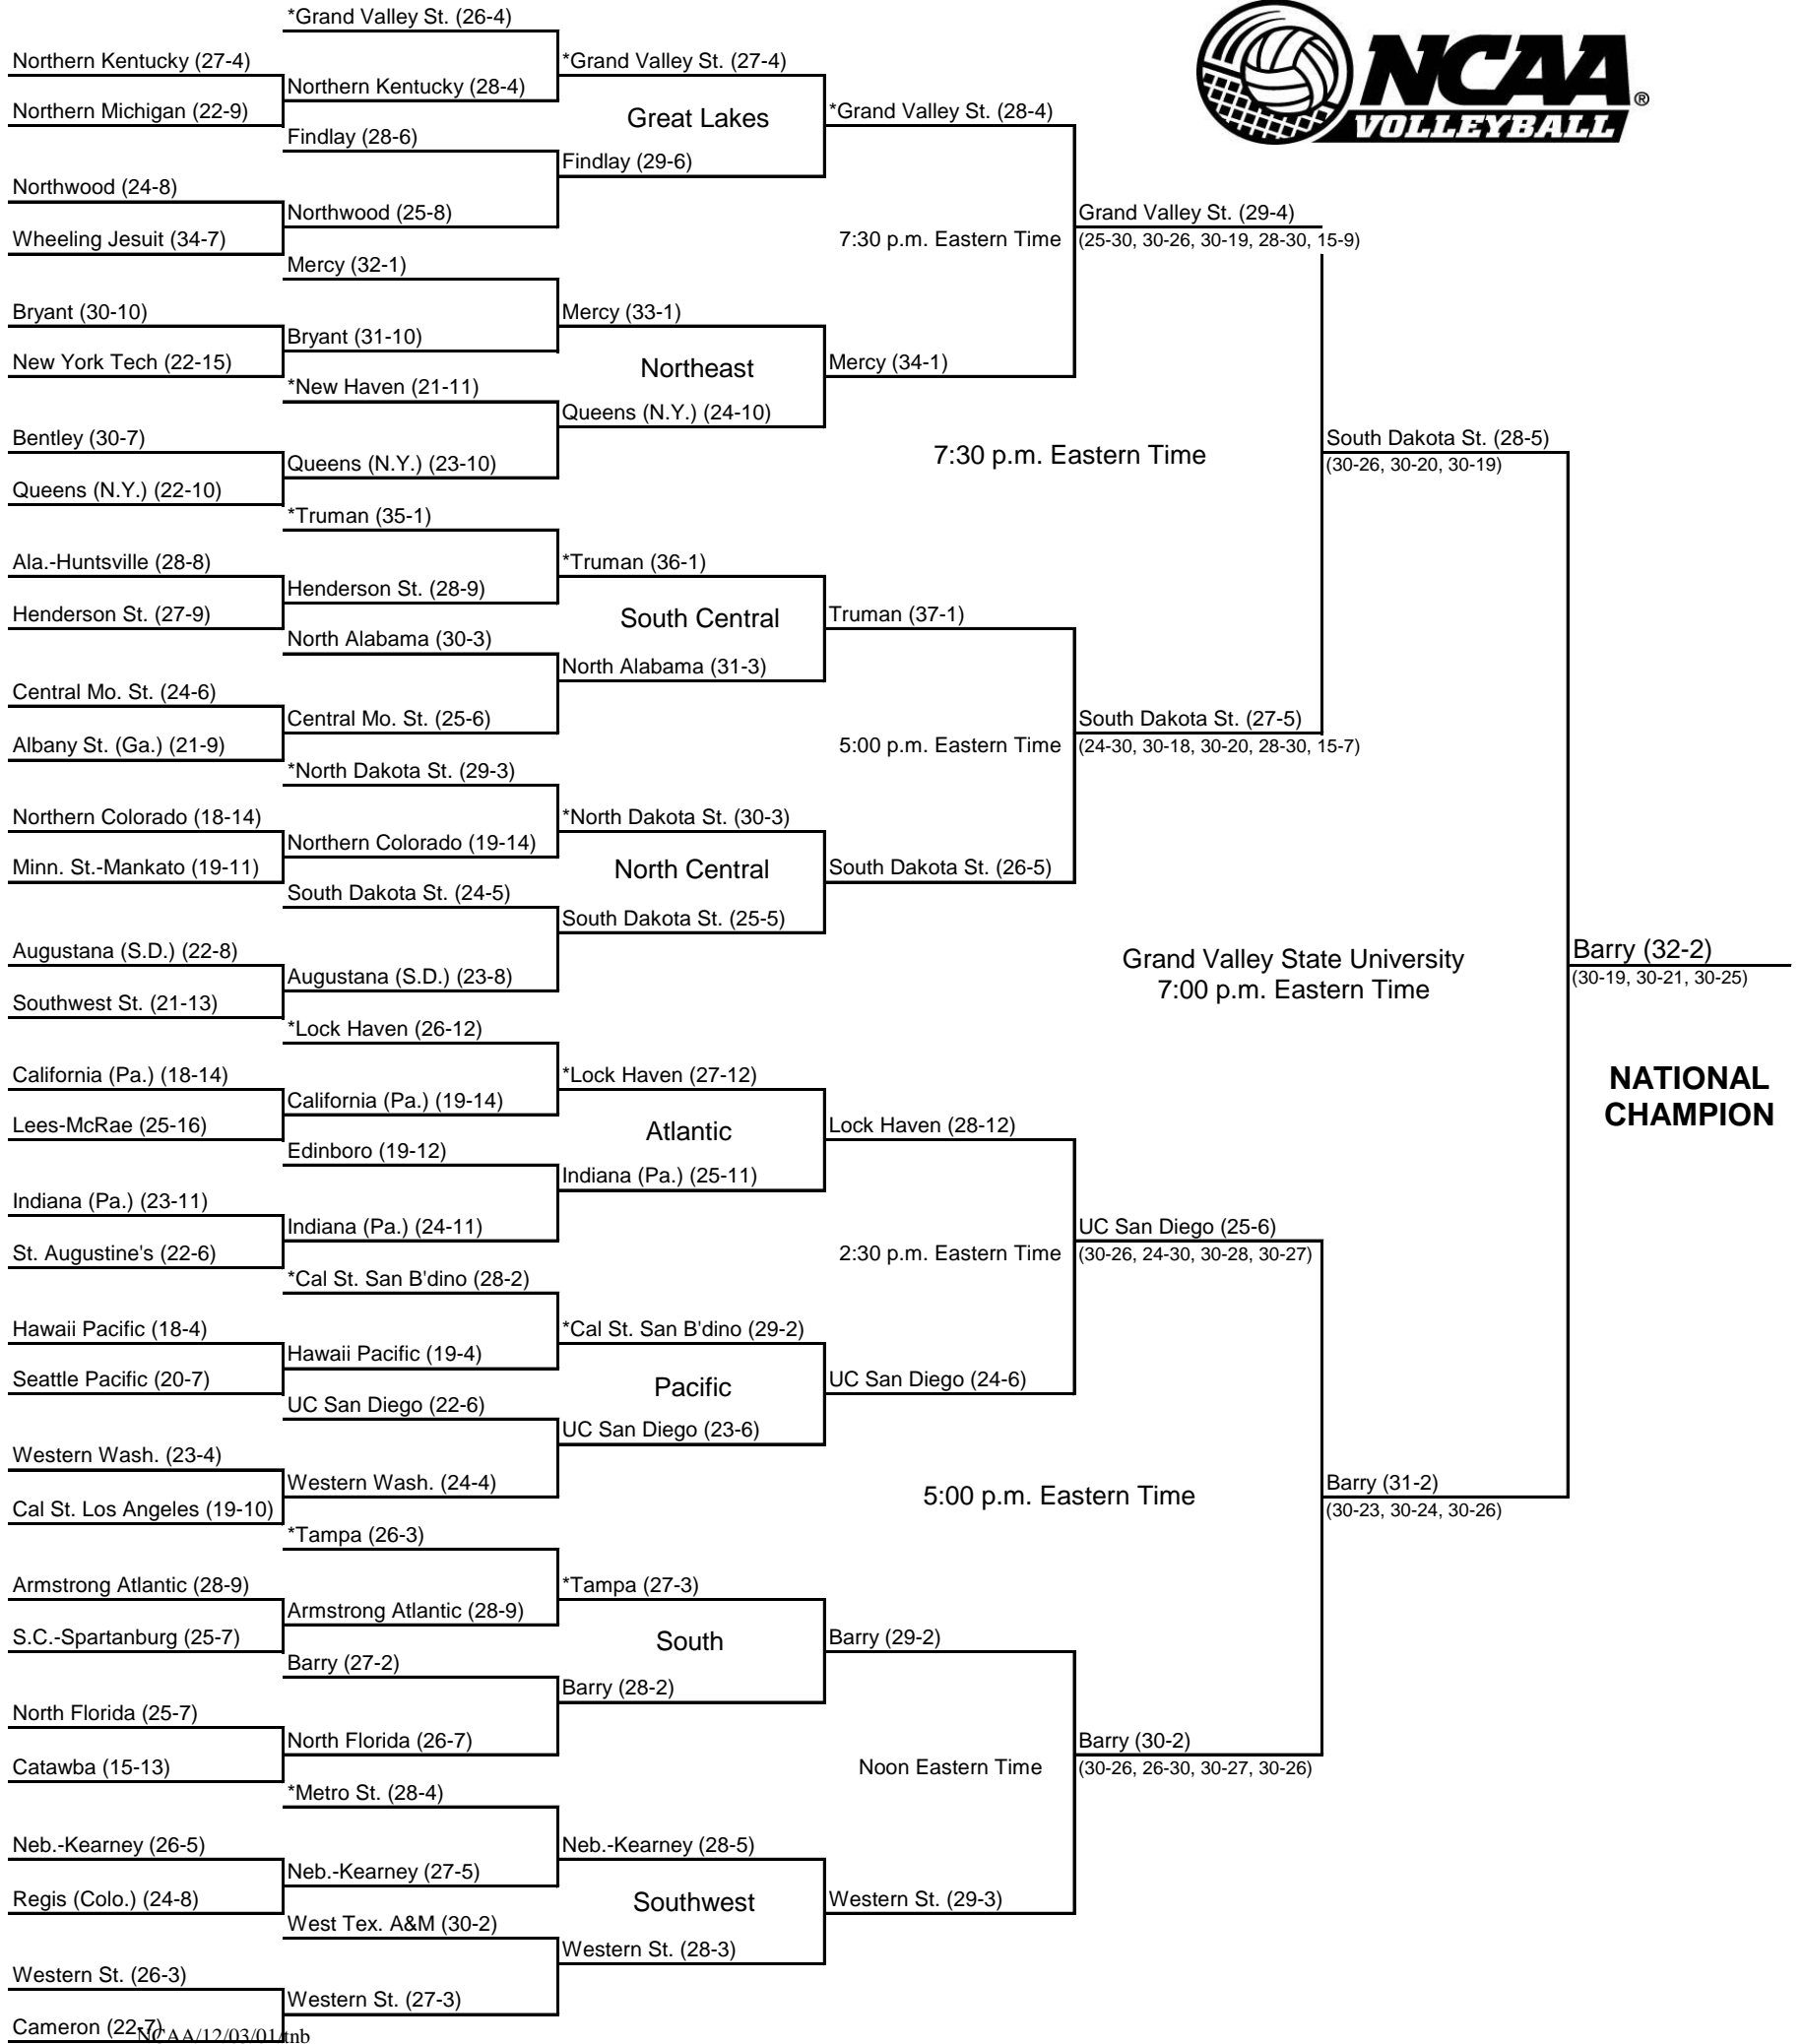

2001 Division II Women's VOLLEYBALL CHAMPIONSHIP

Regionals
November 15-17 or 16-18

Quarterfinals
November 29

Semifinals
November 30

Final
December 1

* Host Institution

Please Note: Order of the matches will be determined by the volleyball committee.