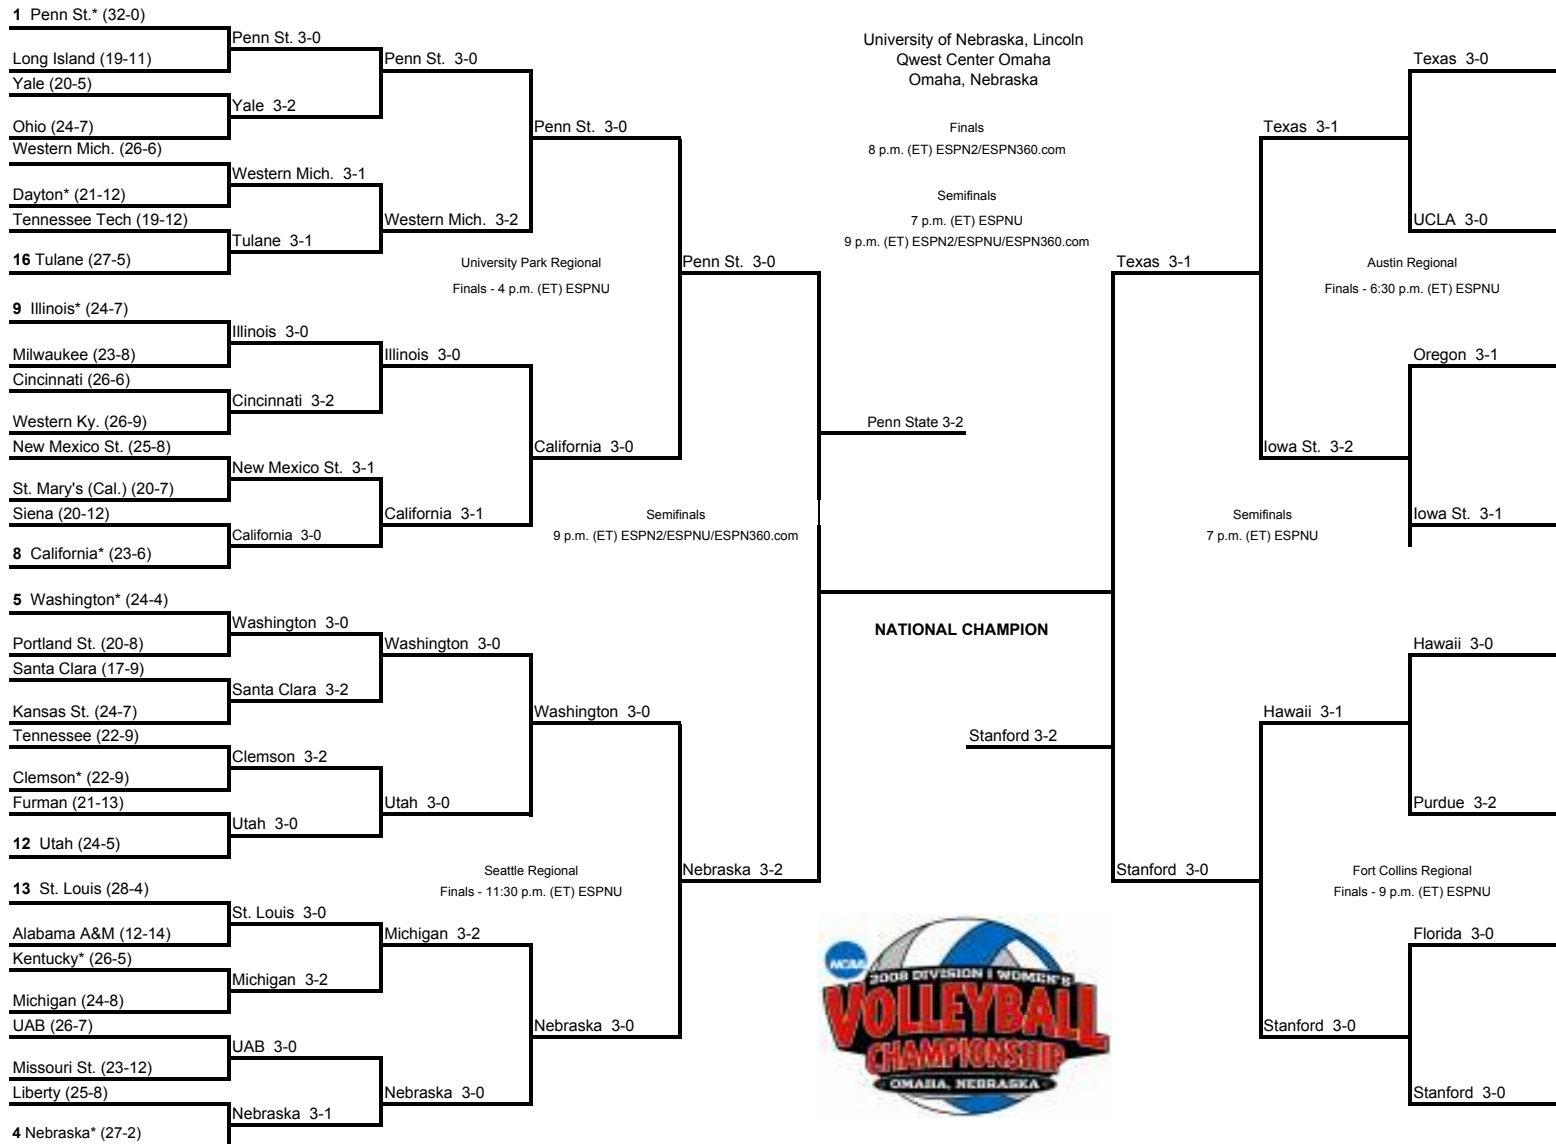

2008 Division I Women's VOLLEYBALL

First and Second Rounds
December 4-5, 5-6 or 6-7

Regionals
December 12-13

Semifinals
December 18

National Championship
December 20

Semifinals
December 18

*First- and second-round matches will be played on the campus of one of the participating institutions.