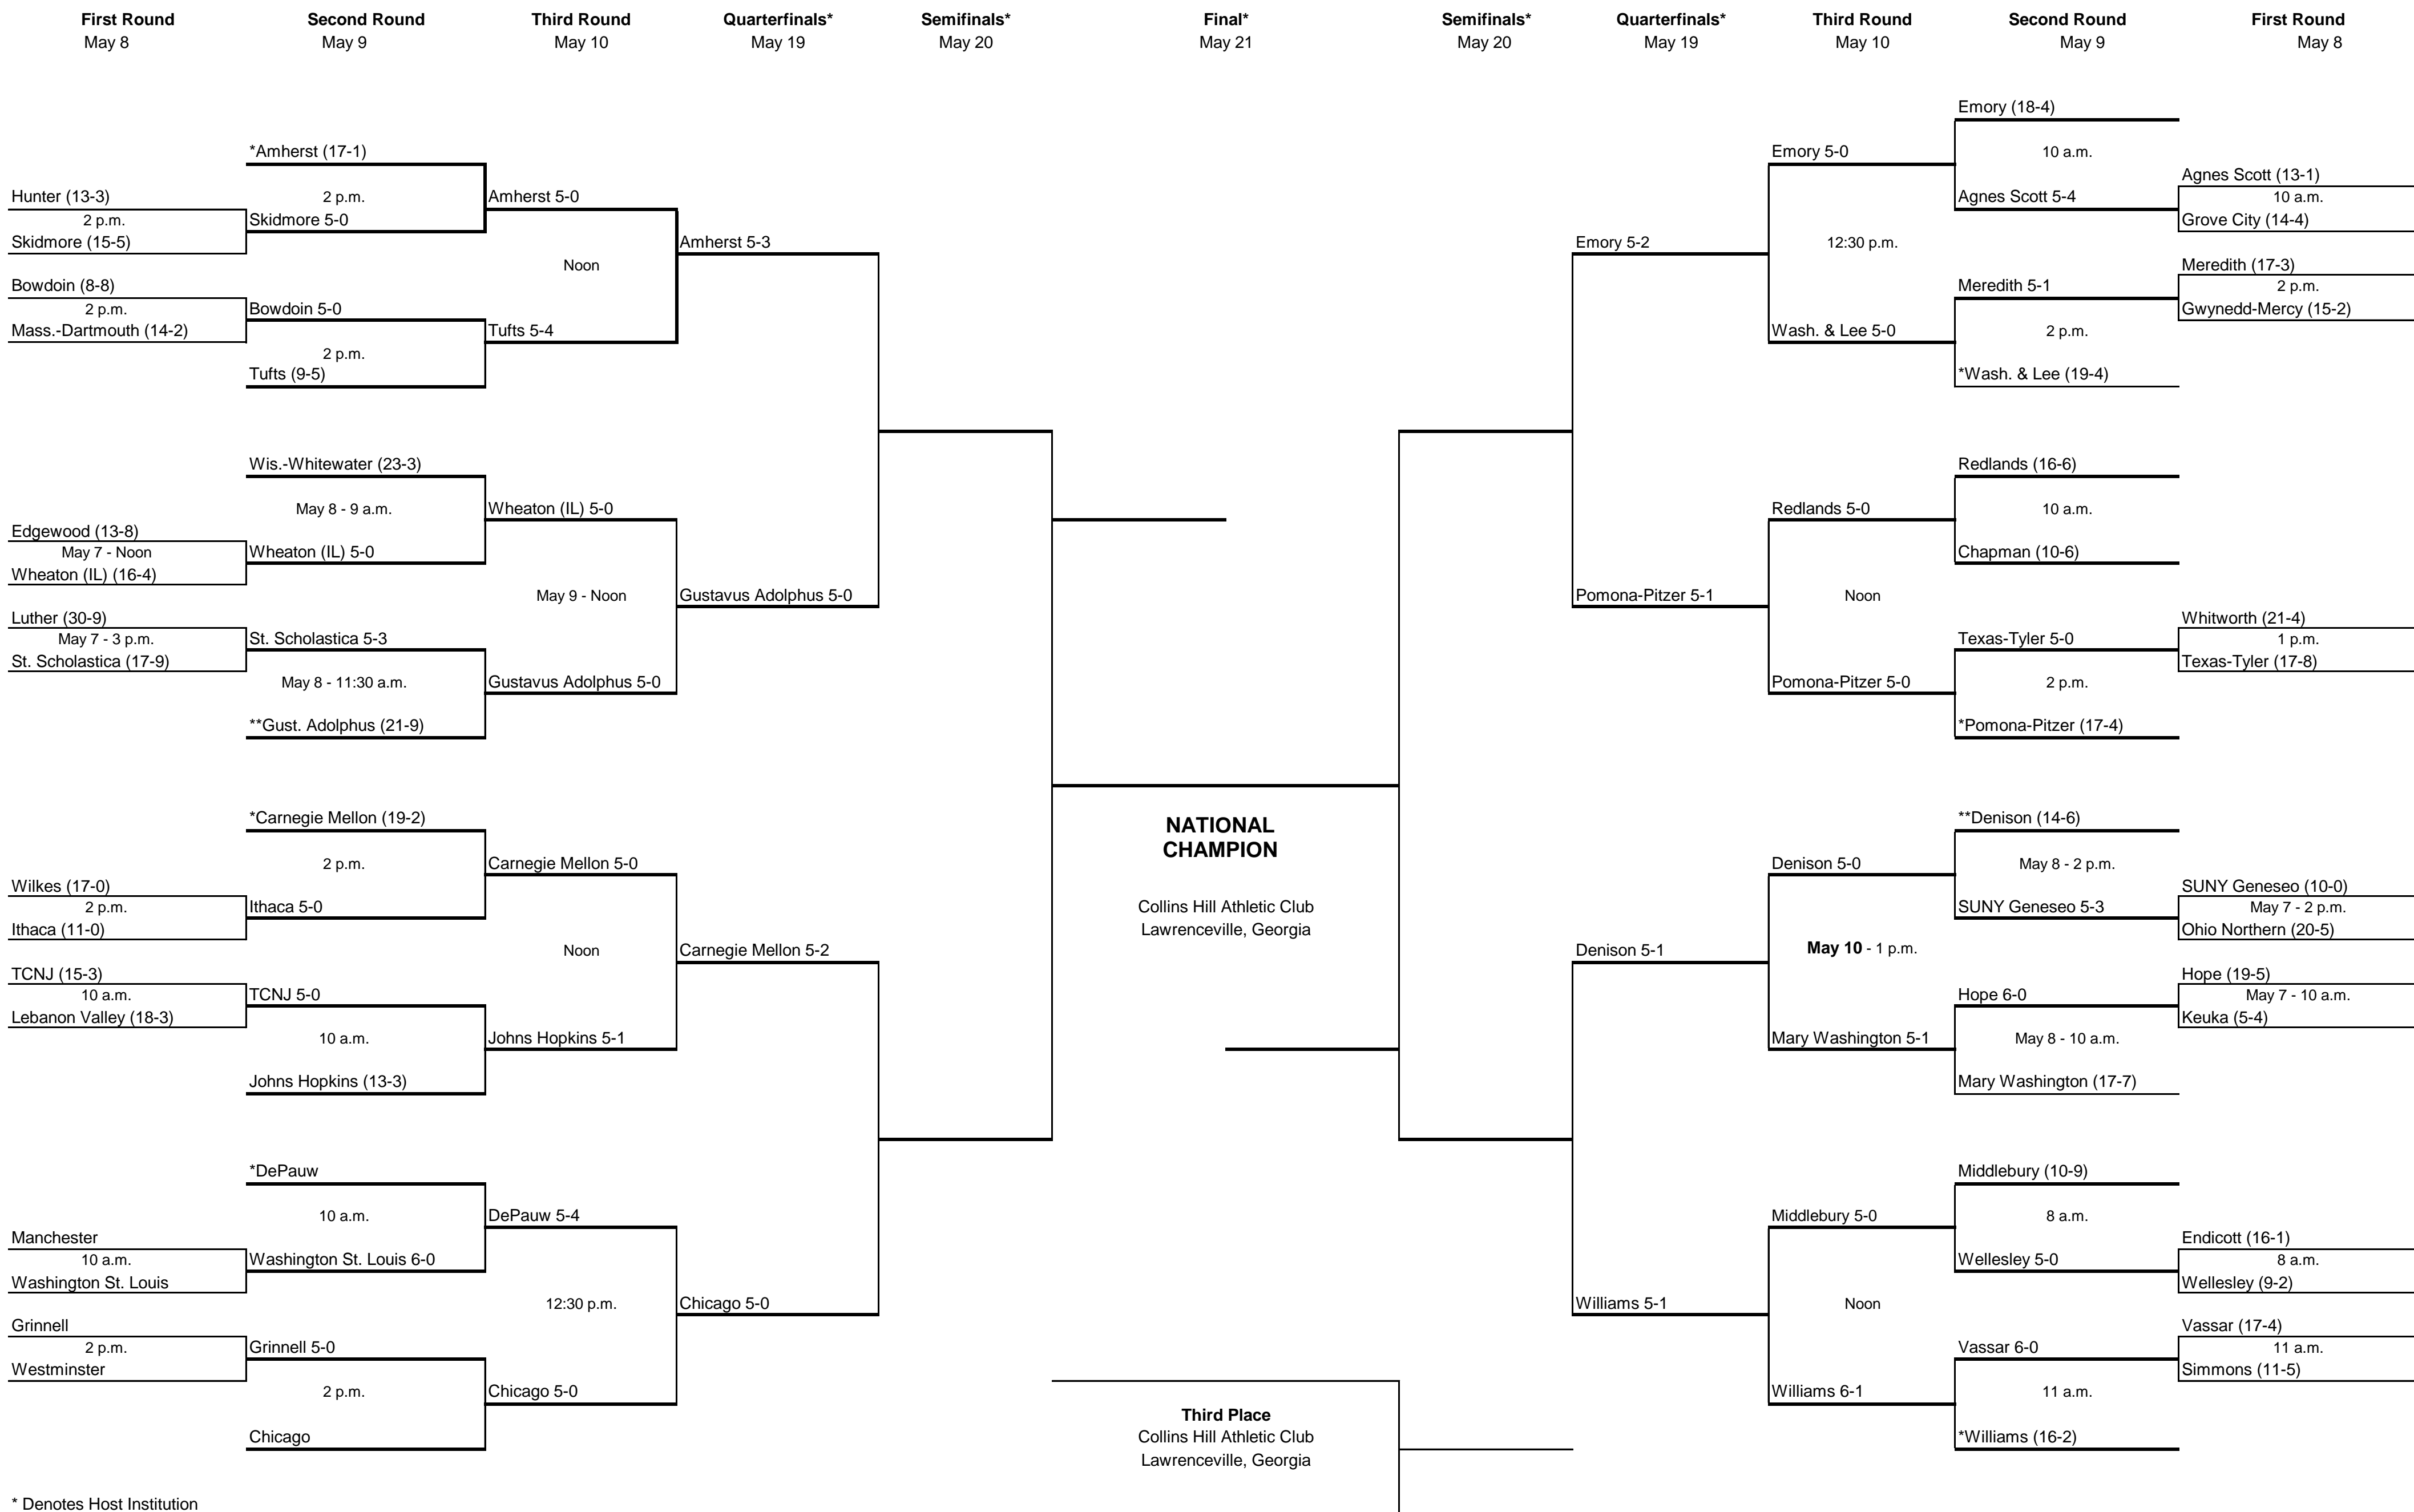

# 2009 NCAA Division III Women's TENNIS CHAMPIONSHIPS

\* Denotes Host Institution  
\*\*Play will begin on May 7

All times listed are local