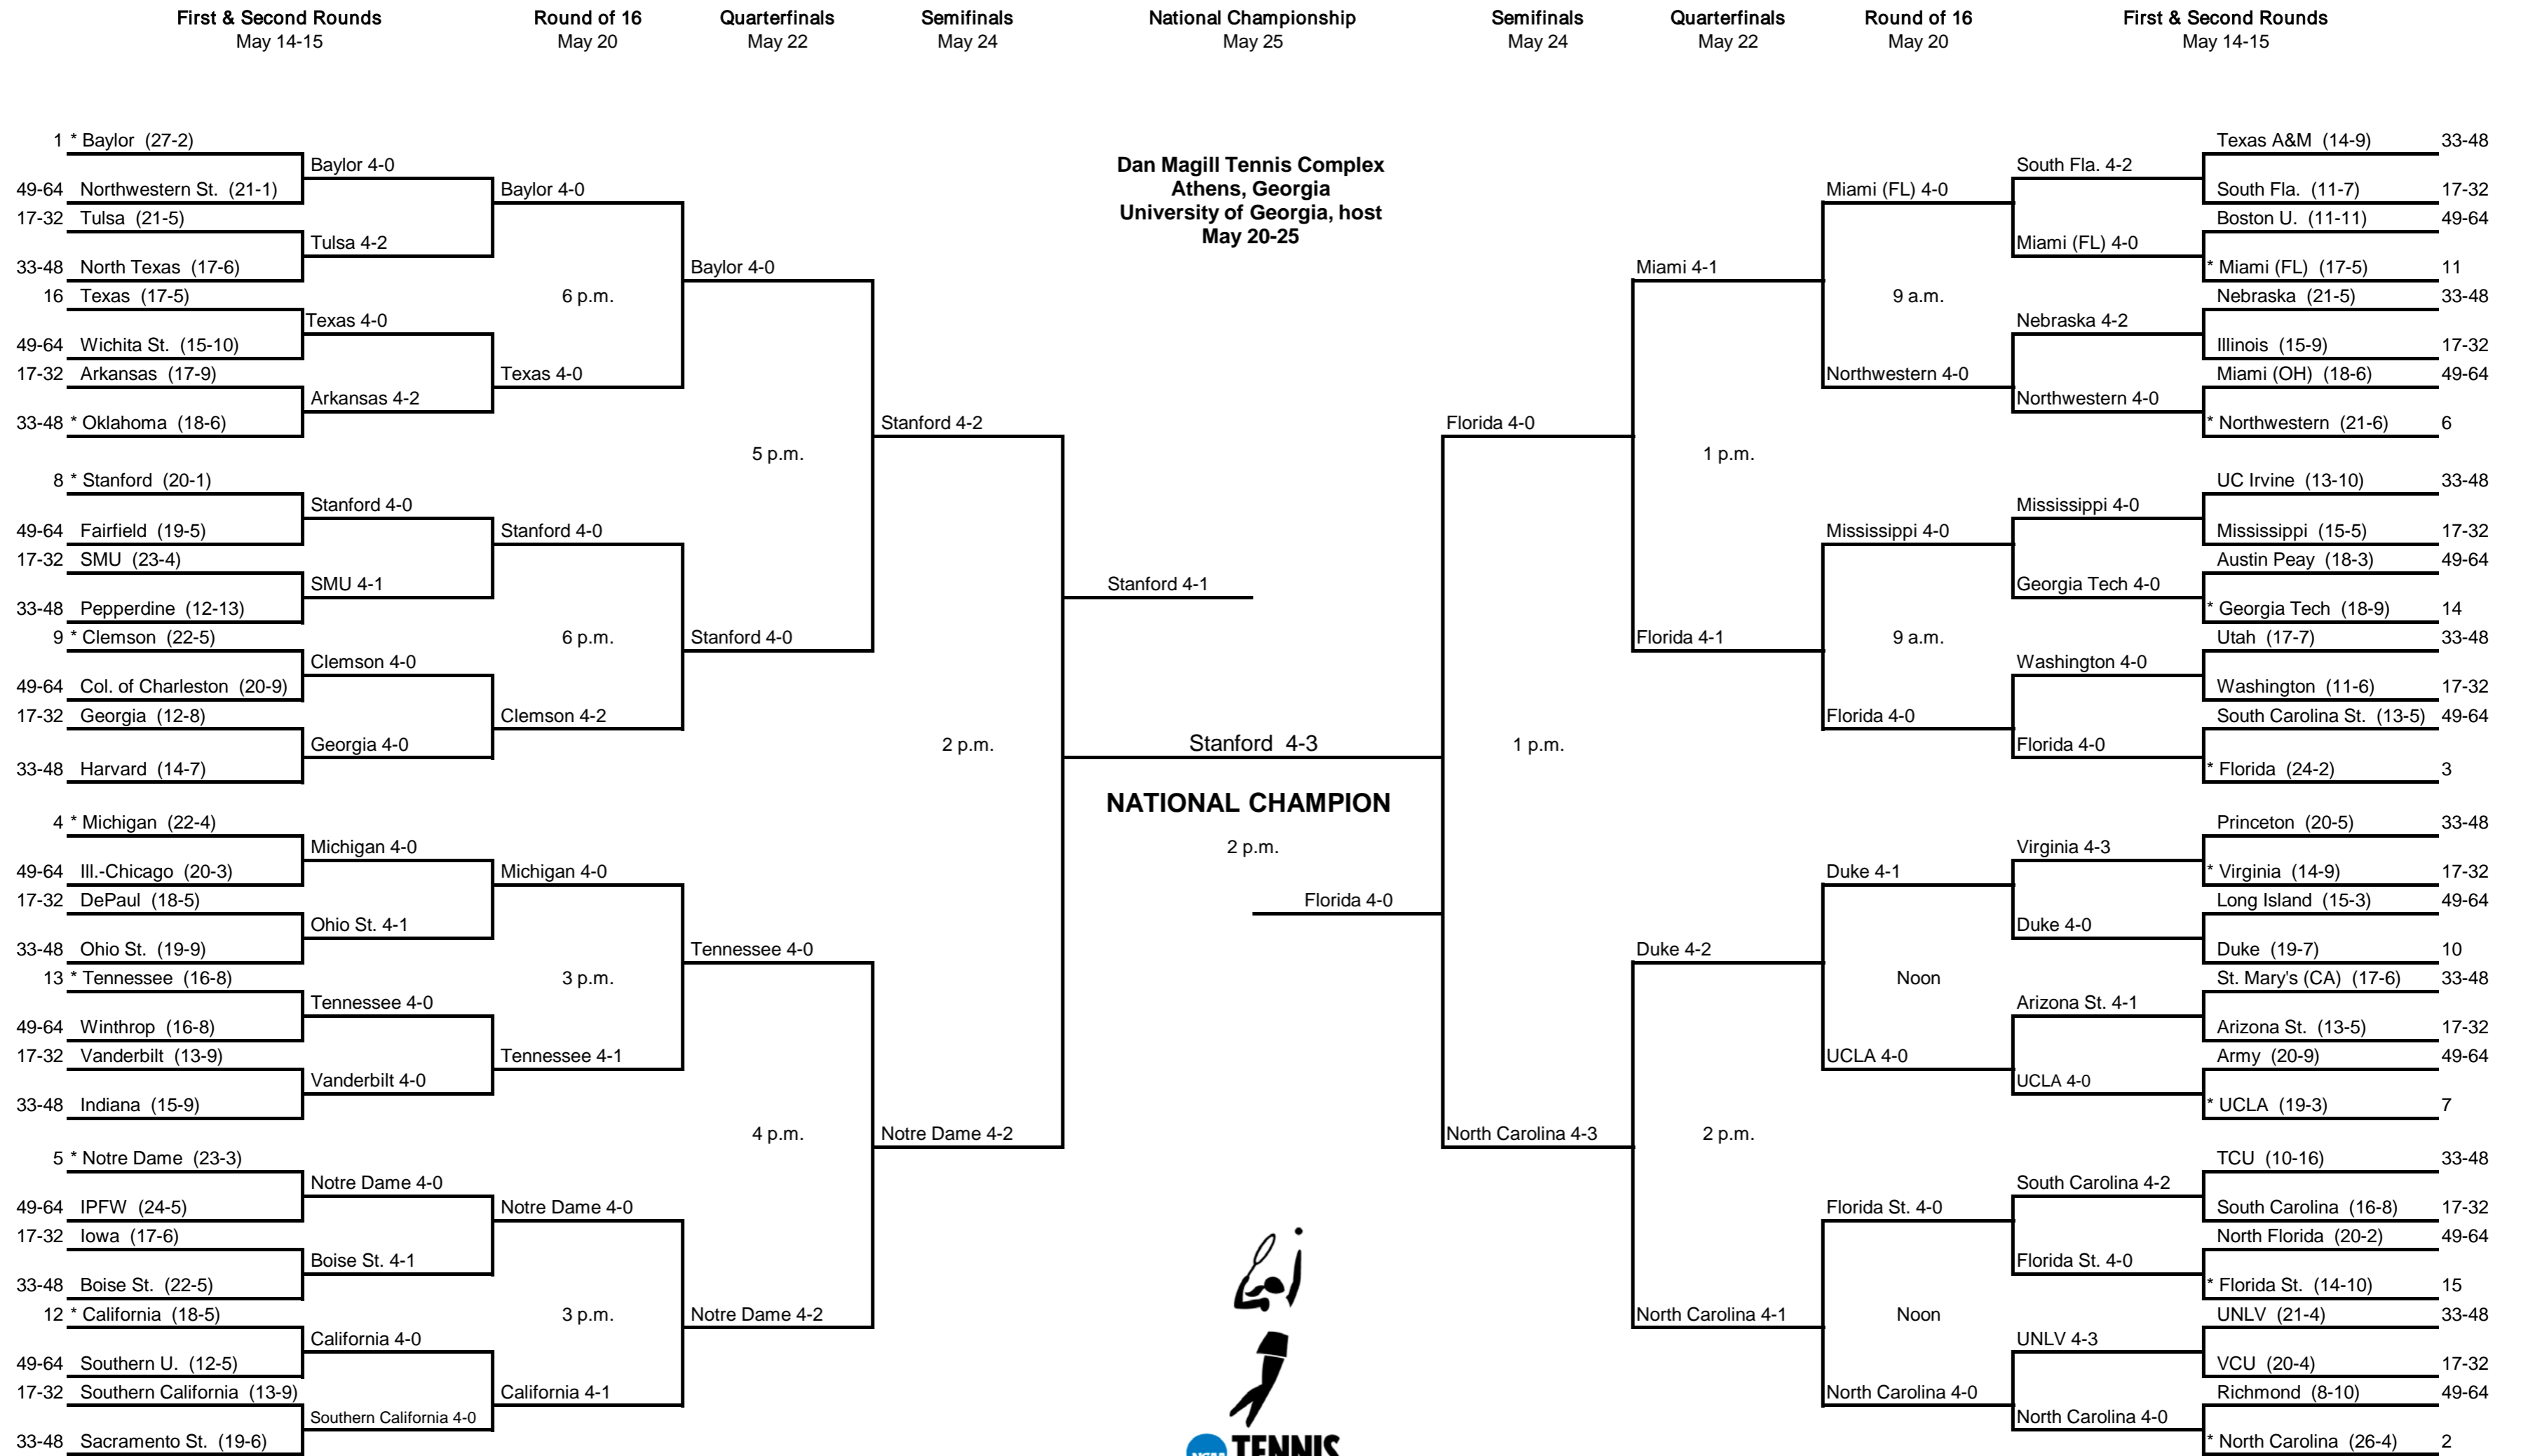

# 2010 NCAA Division I Women's TENNIS CHAMPIONSHIPS

## Event: Team Championship

Women's Team Finals:  
LIVE on ESPNU: (2 p.m. Eastern time, Tuesday, May 25)  
Tape Delay on ESPN2: (10:30 p.m. Eastern time, Tuesday, May 25)

\*Host Institution  
All Times Eastern  
NCAA/5/25/10/pjw