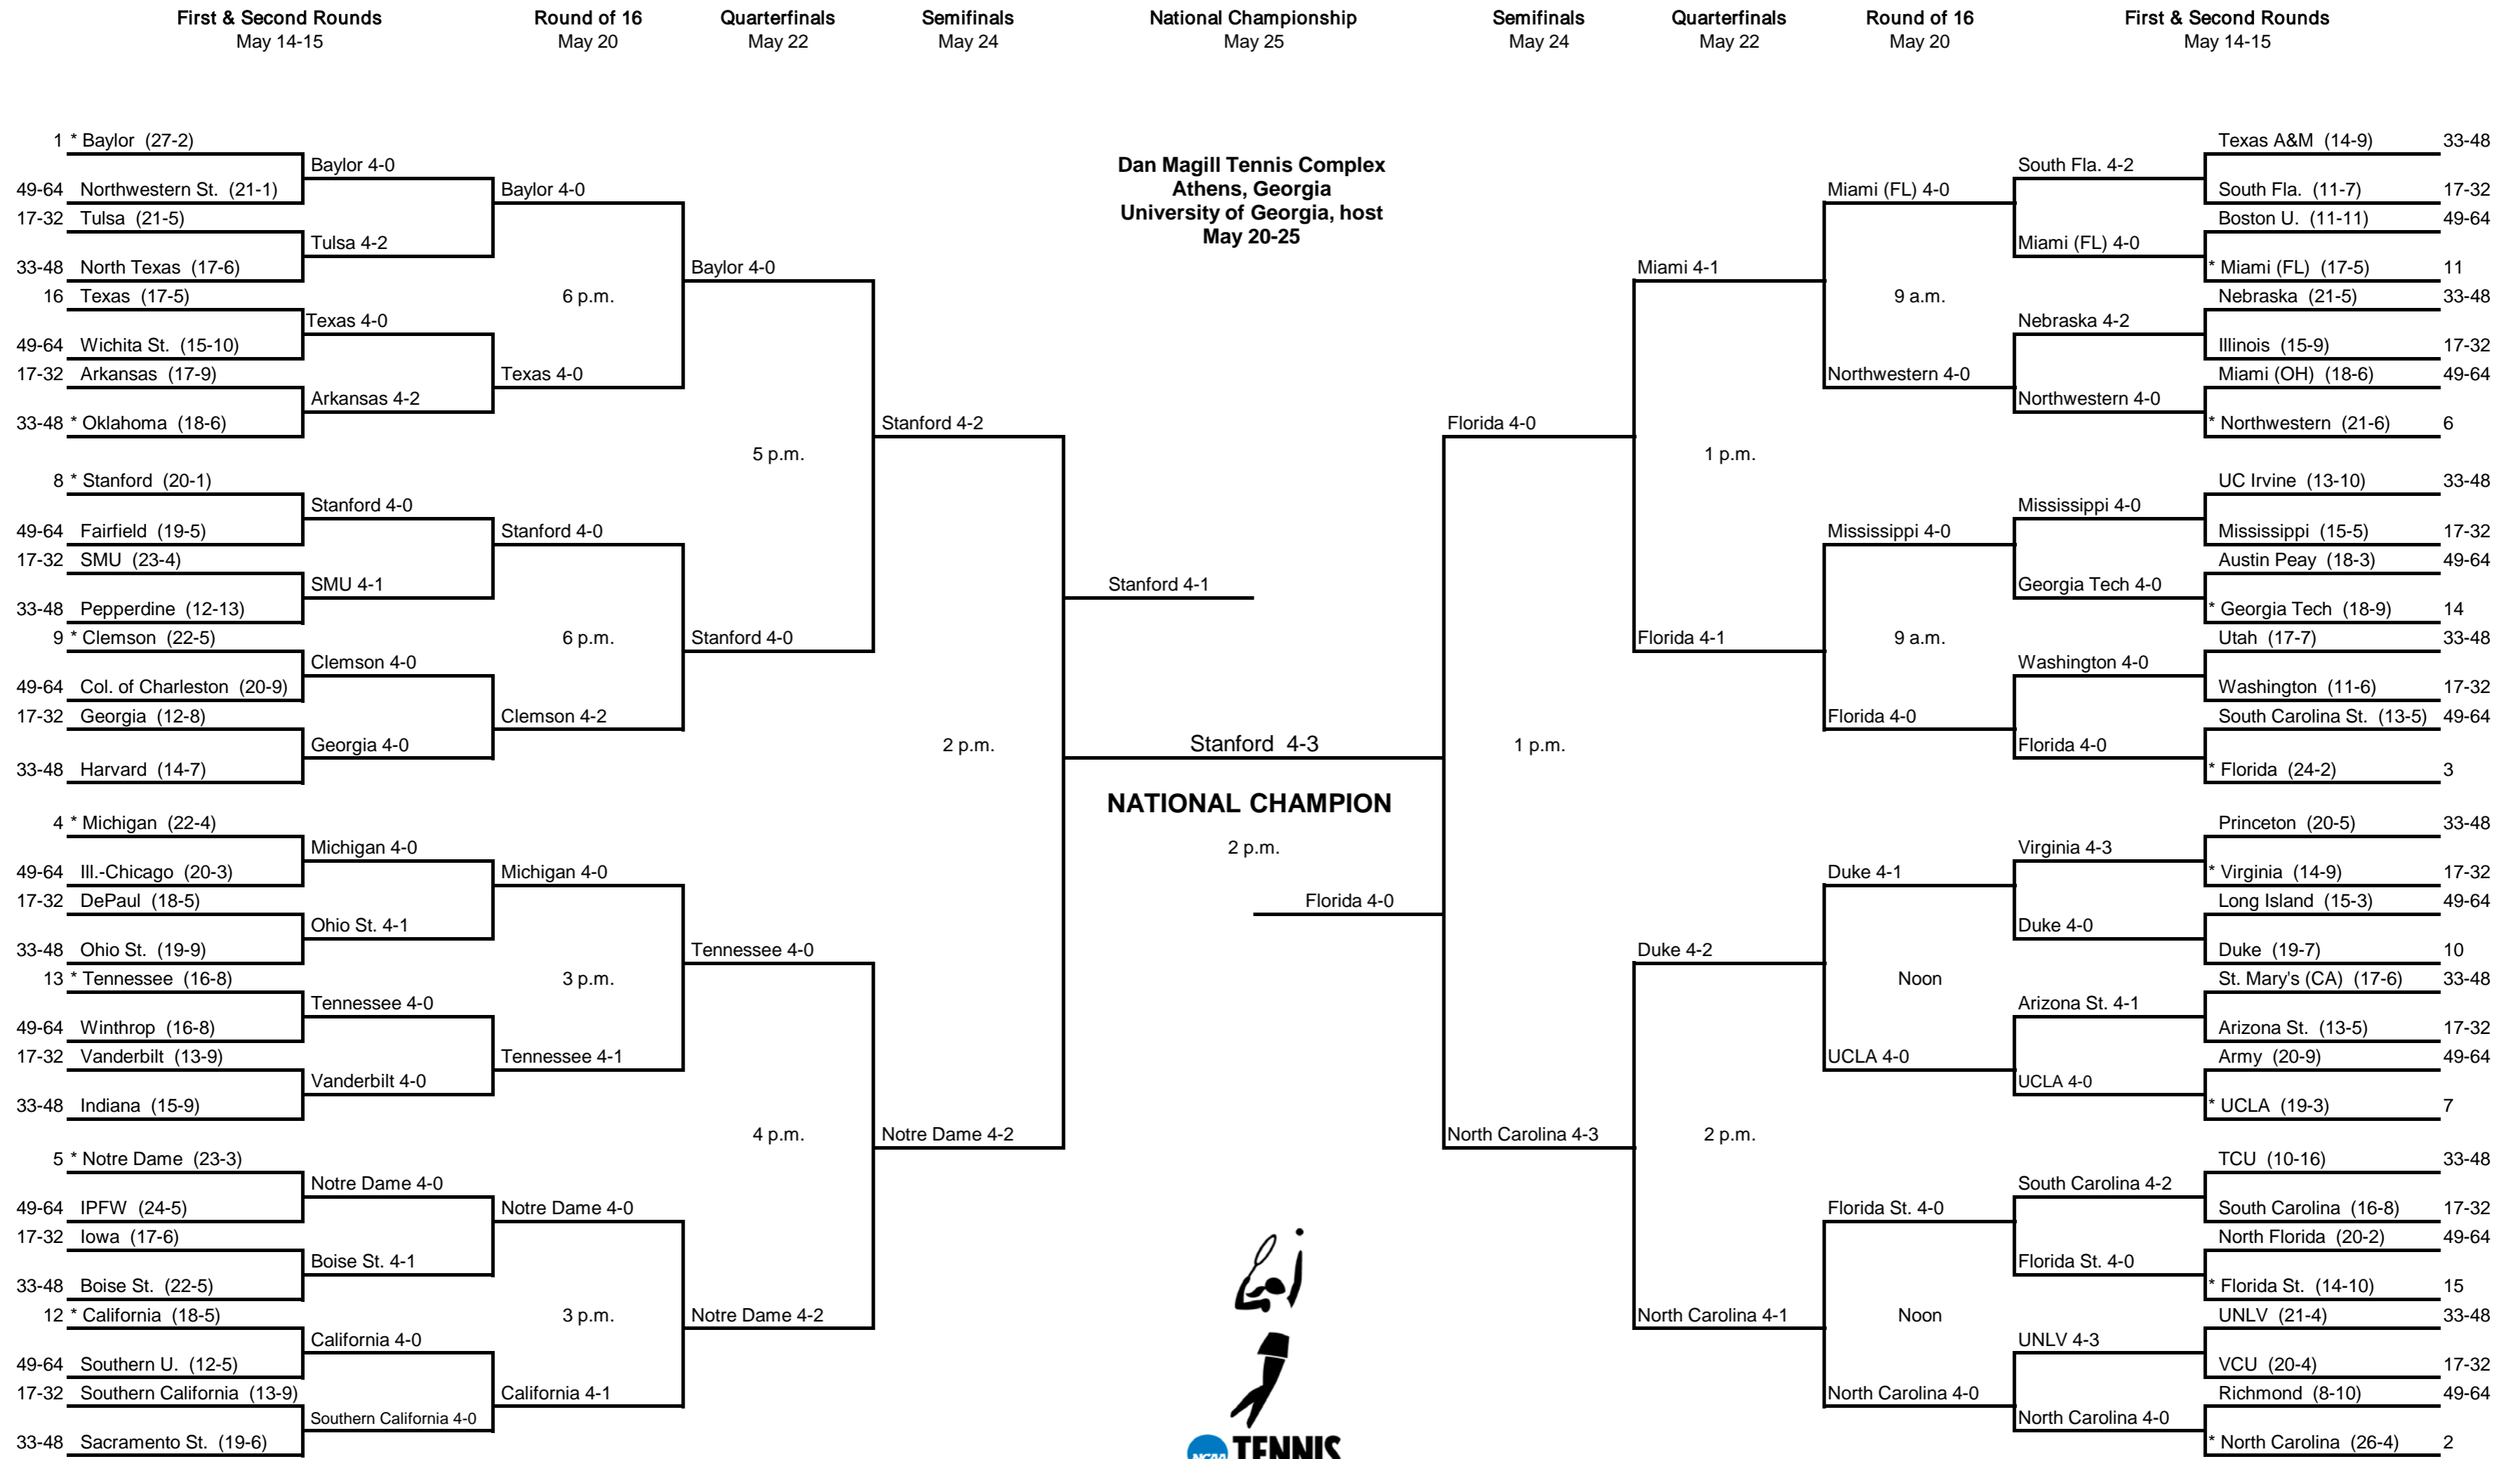

2010 NCAA Division I Women's TENNIS CHAMPIONSHIPS

Event: Team Championship

Women's Team Finals:
LIVE on ESPN2: (2 p.m. Eastern time, Tuesday, May 25)
Tape Delay on ESPN2: (10:30 p.m. Eastern time, Tuesday, May 25)

*Host Institution
All Times Eastern
NCAA/5/25/10/pjw