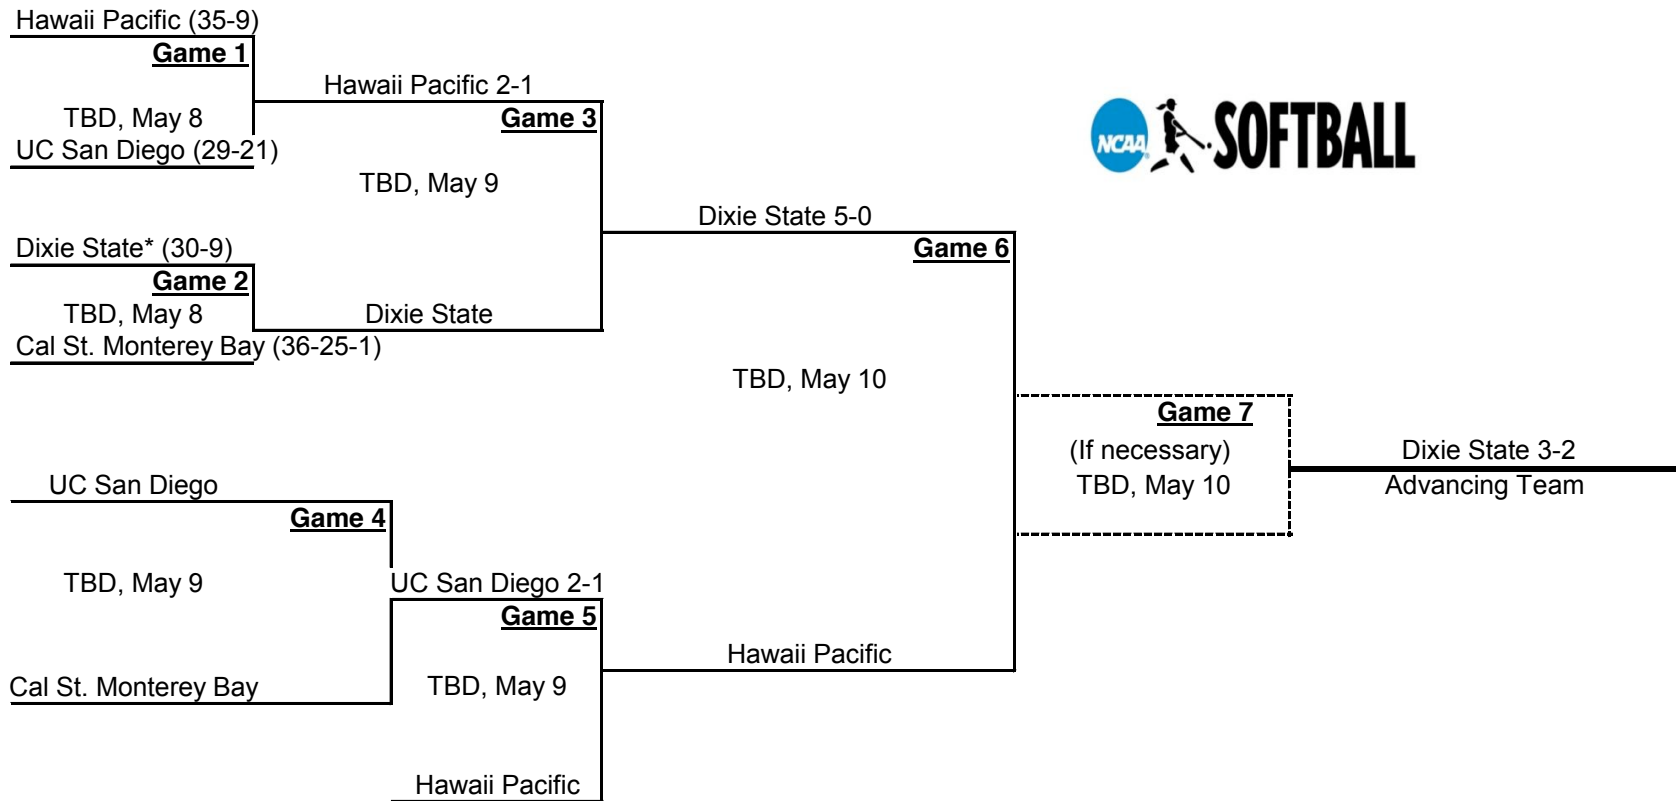

**2009 NCAA Division II Softball Championship Regional Bracket
West Region**

Team listed on the top of the bracket calls the coin flip.

*Denotes host institution

All times are local.