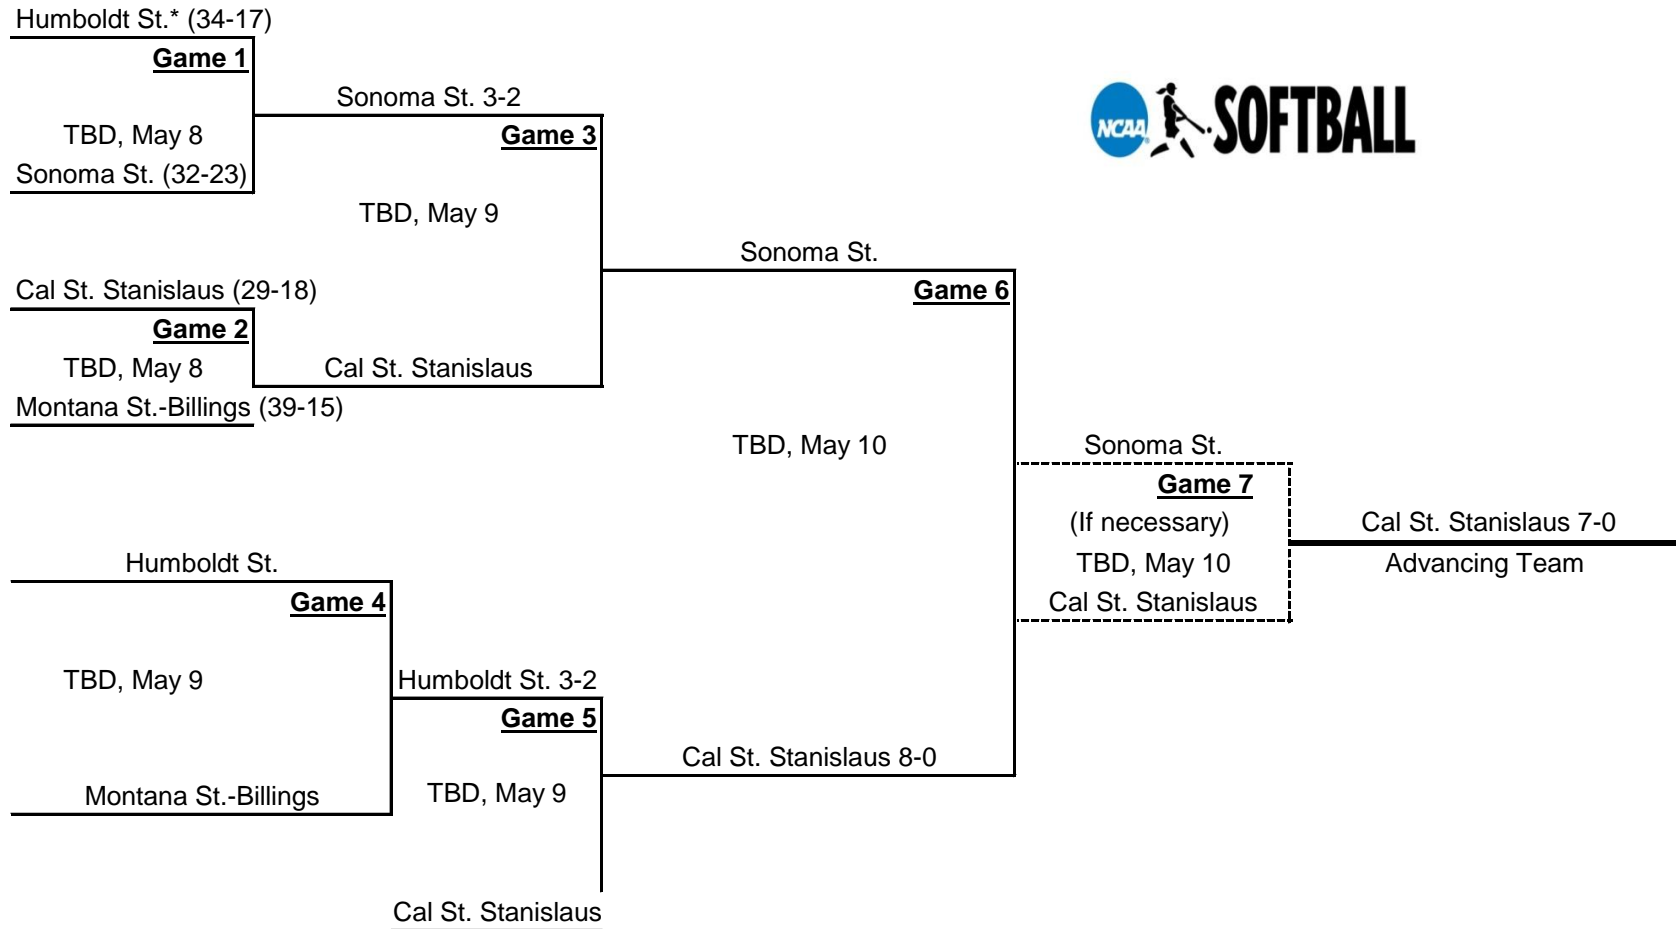

**2009 NCAA Division II Softball Championship Regional Bracket
West Region**

Team listed on the top of the bracket calls the coin flip.

*Denotes host institution

All times are local.