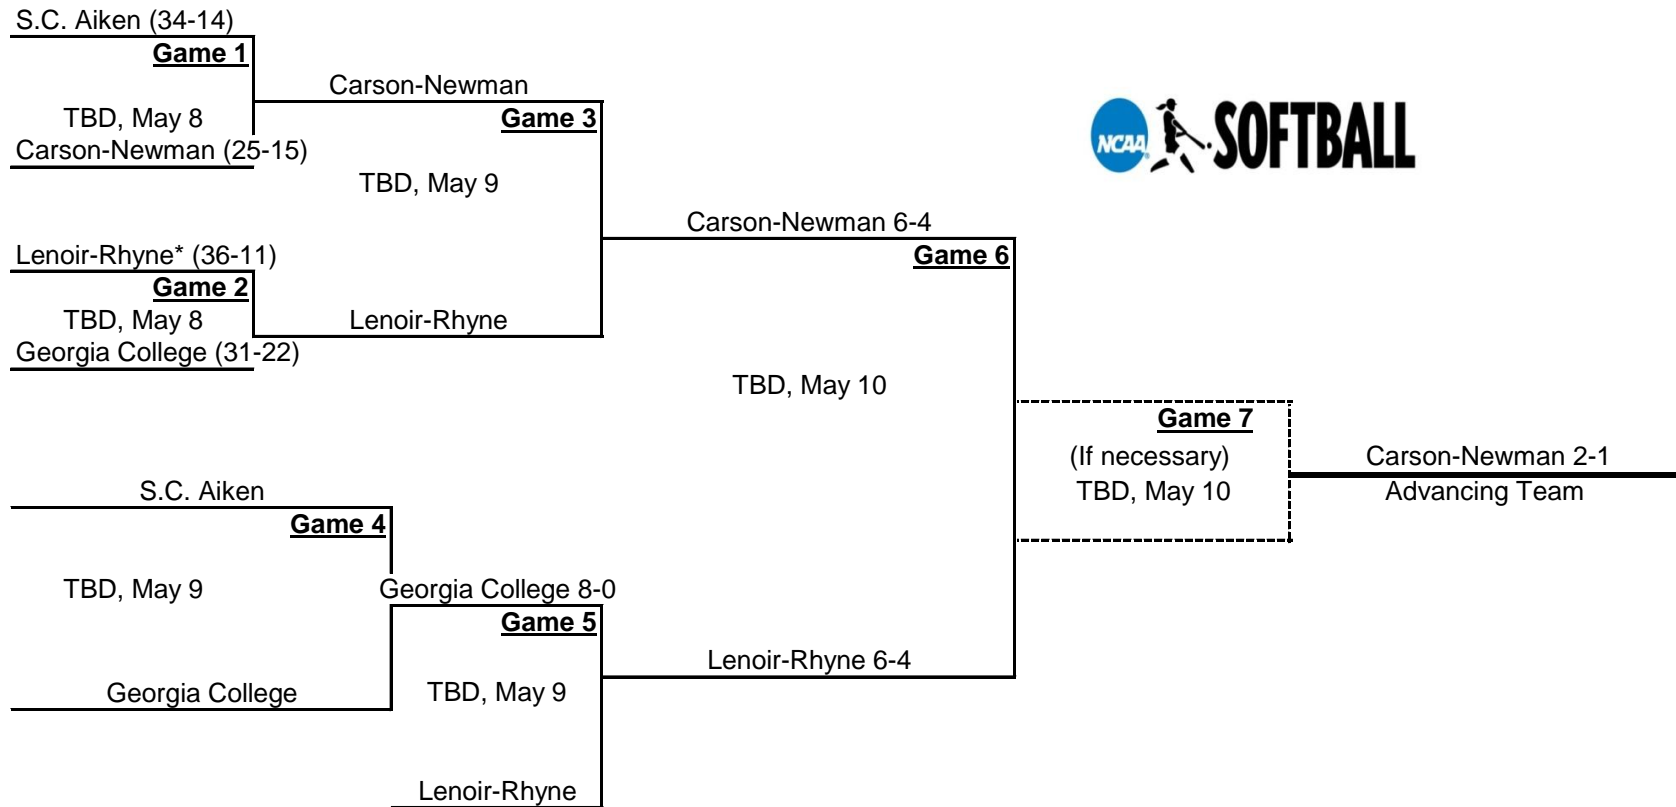

**2009 NCAA Division II Softball Championship Regional Bracket  
Southeast Region**

Team listed on the top of the bracket calls the coin flip.

\*Denotes host institution

All times are local.