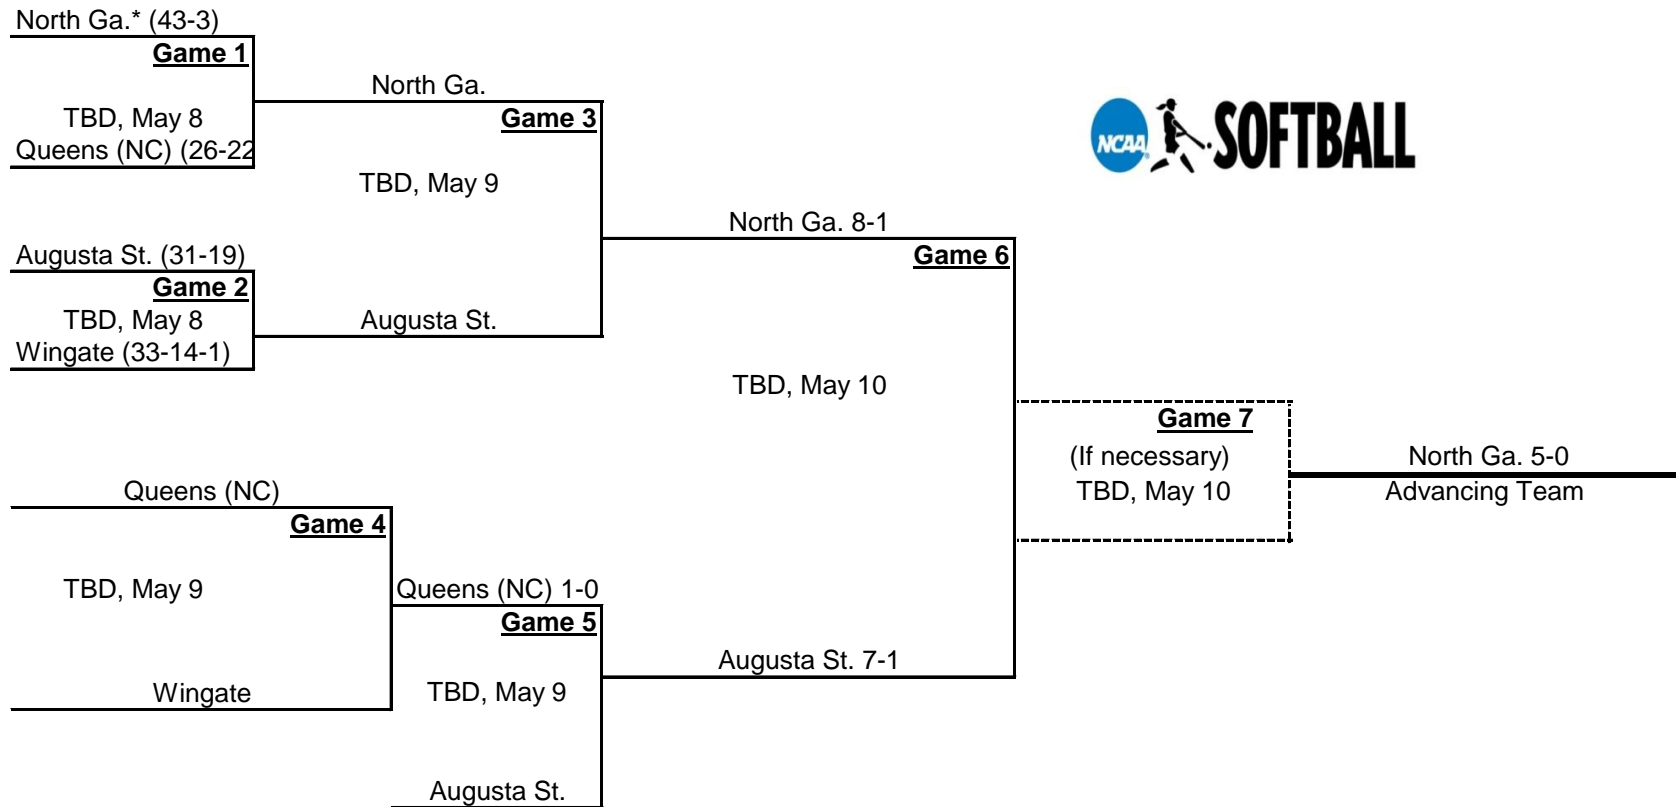

**2009 NCAA Division II Softball Championship Regional Bracket
Southeast Region**

Team listed on the top of the bracket calls the coin flip.

*Denotes host institution

All times are local.