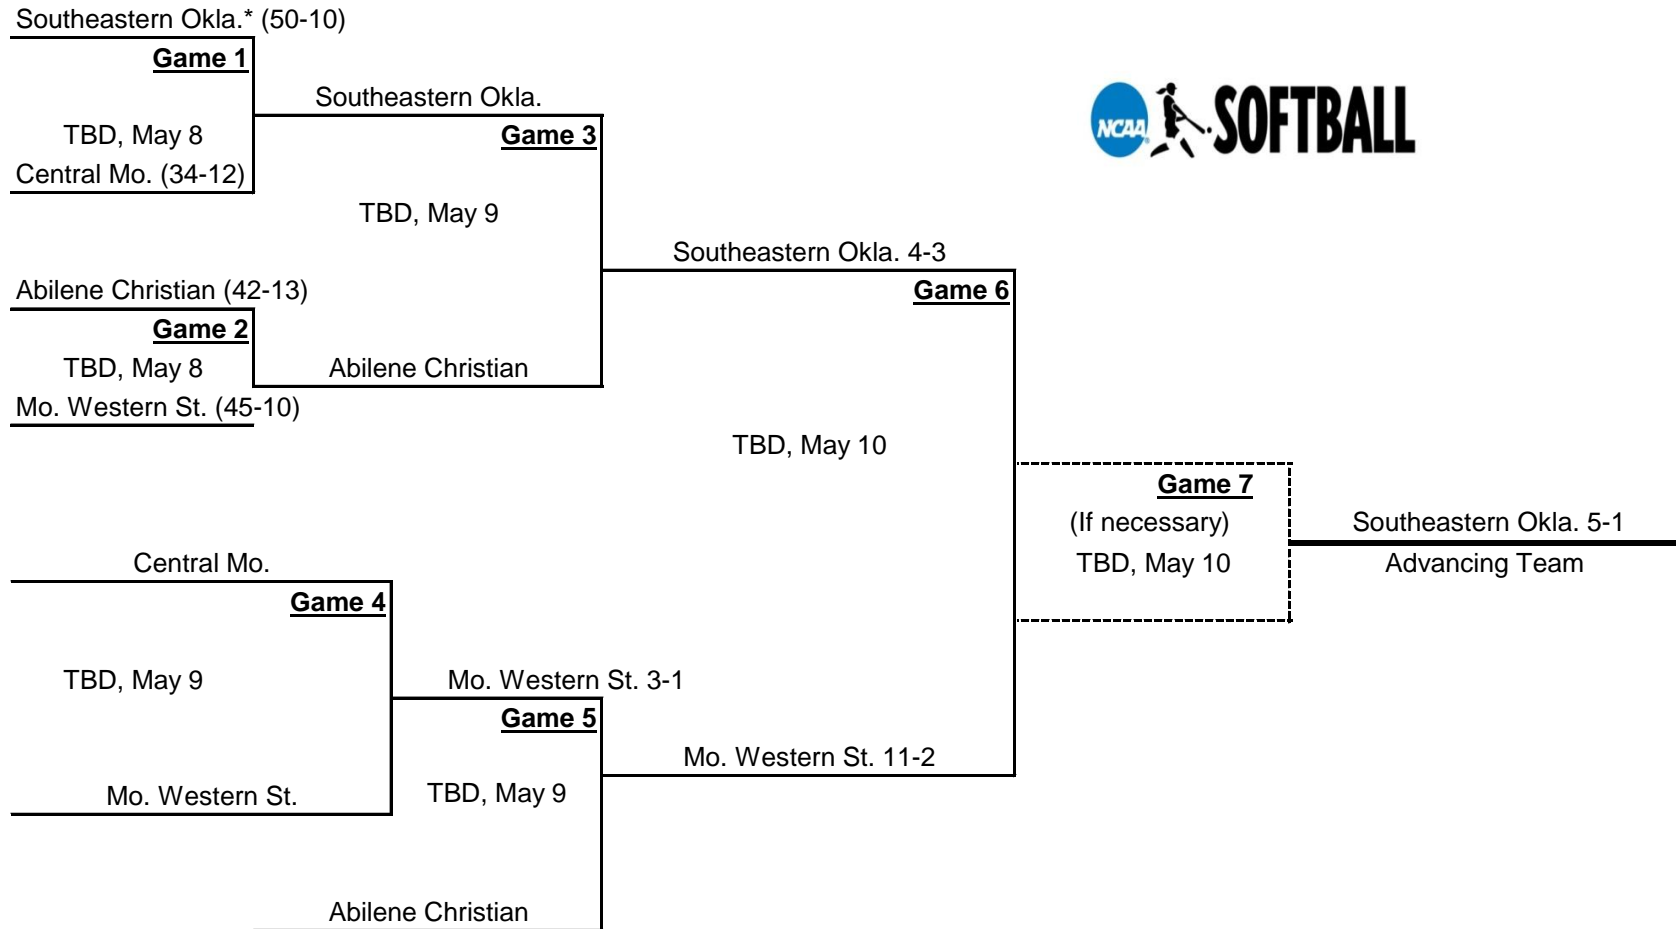

**2009 NCAA Division II Softball Championship Regional Bracket  
South Central Region**

Team listed on the top of the bracket calls the coin flip.

\*Denotes host institution

All times are local.