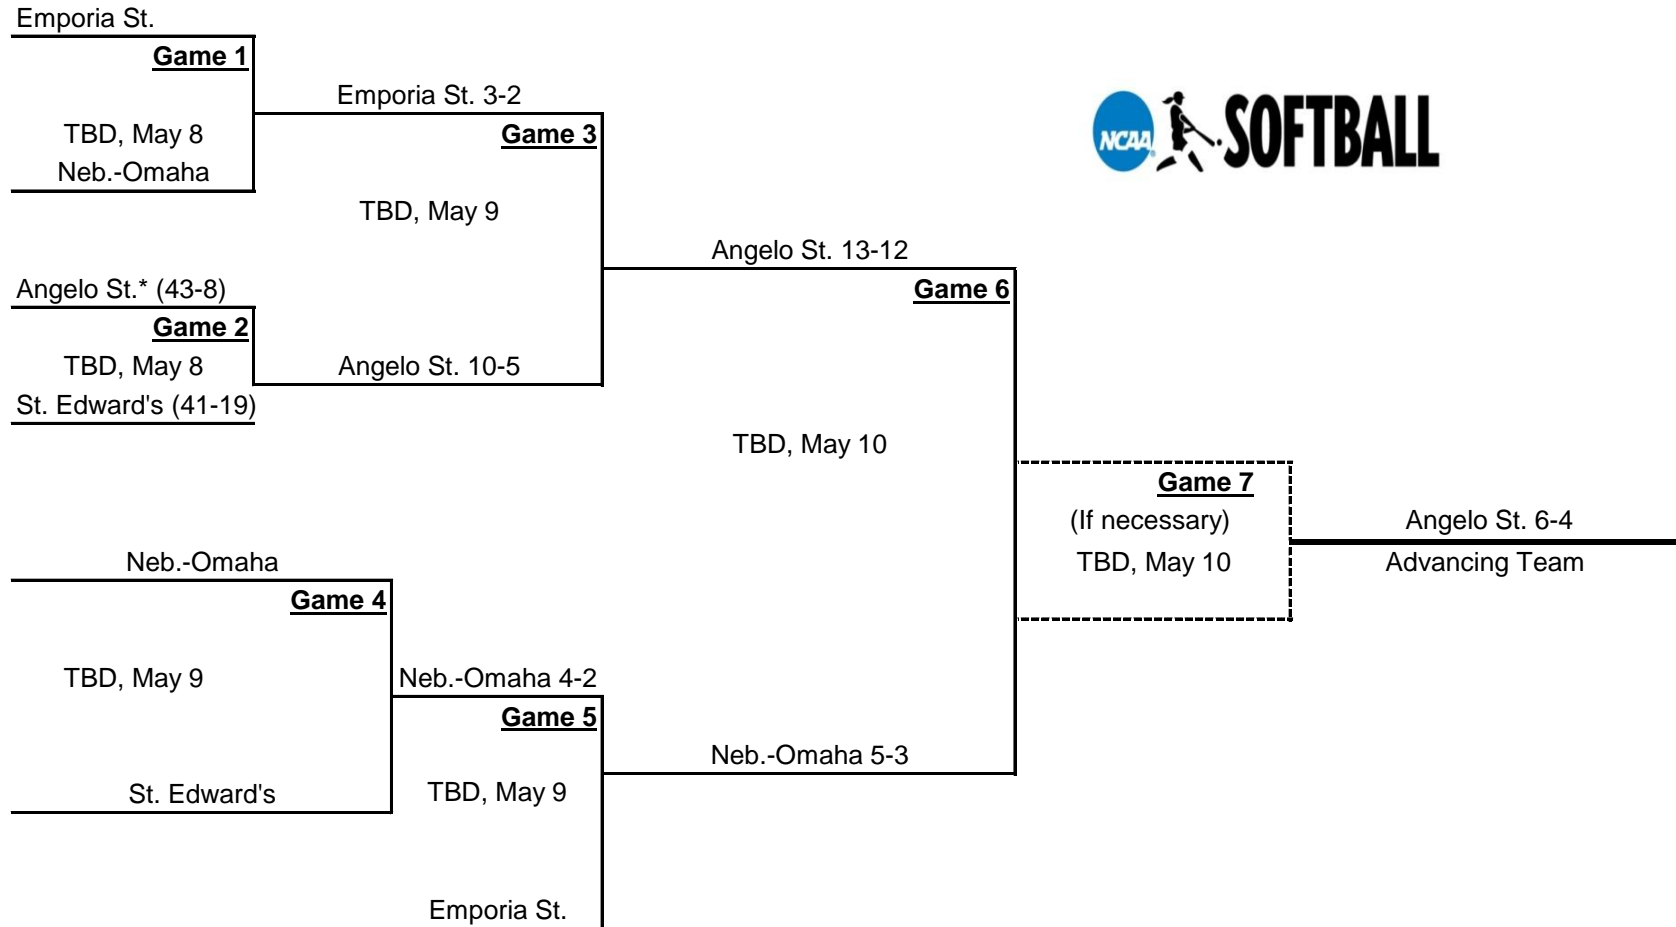

**2009 NCAA Division II Softball Championship Regional Bracket
South Central Region**

Team listed on the top of the bracket calls the coin flip.

*Denotes host institution

All times are local.