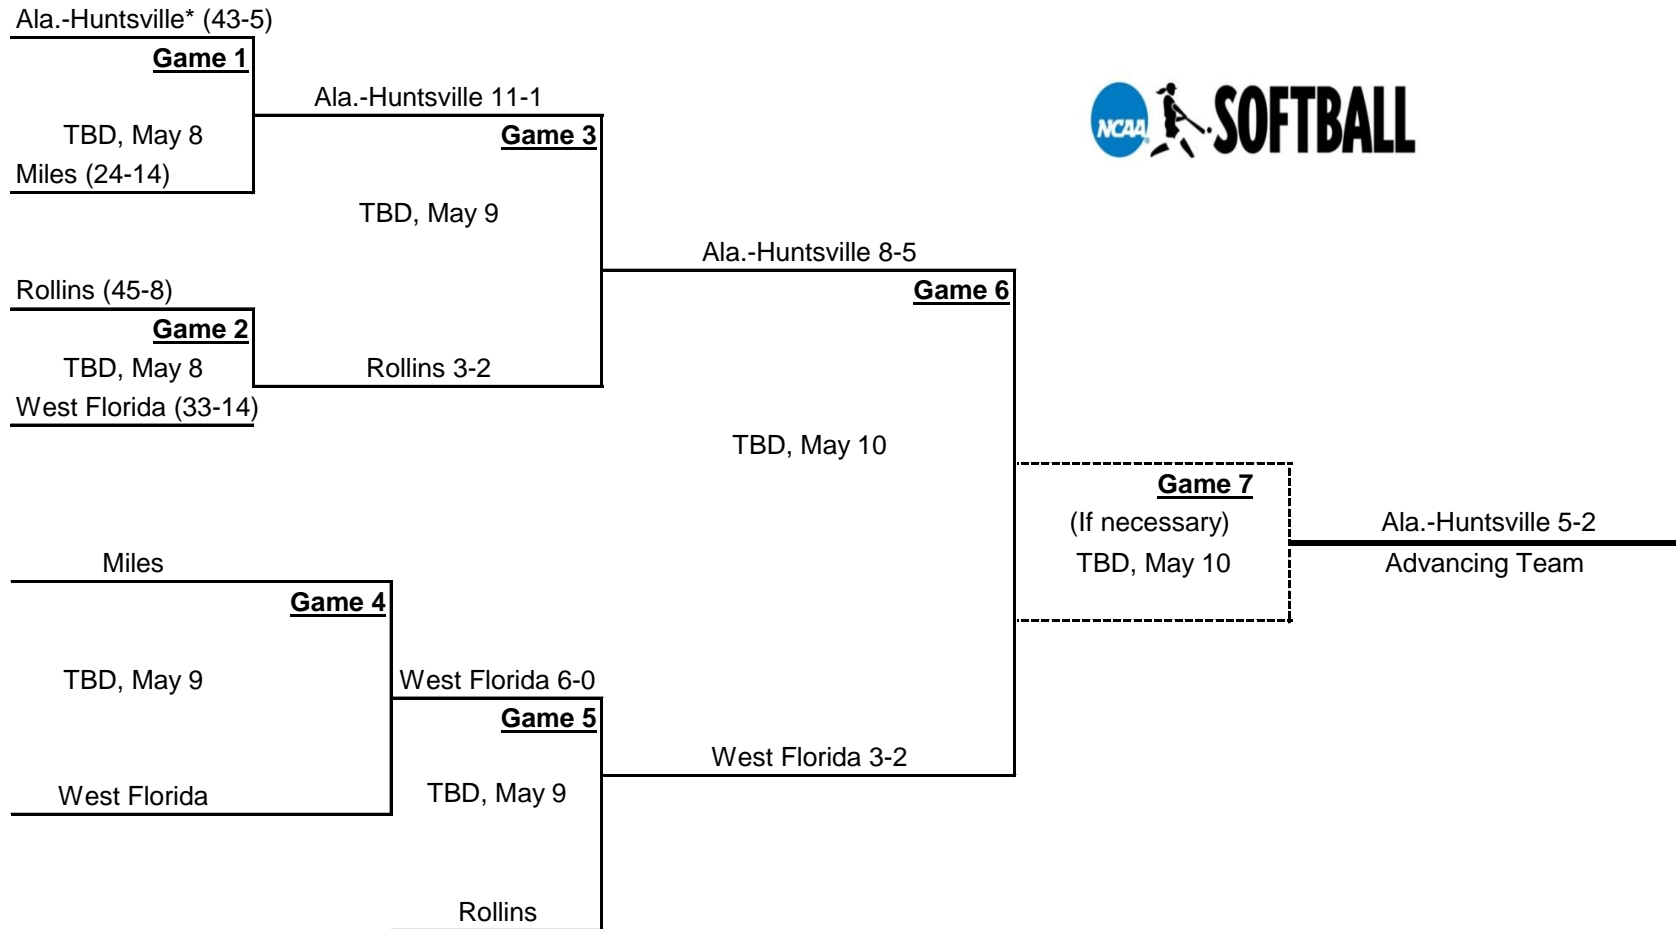

**2009 NCAA Division II Softball Championship Regional Bracket
South Region**

Team listed on the top of the bracket calls the coin flip.

*Denotes host institution

All times are local.