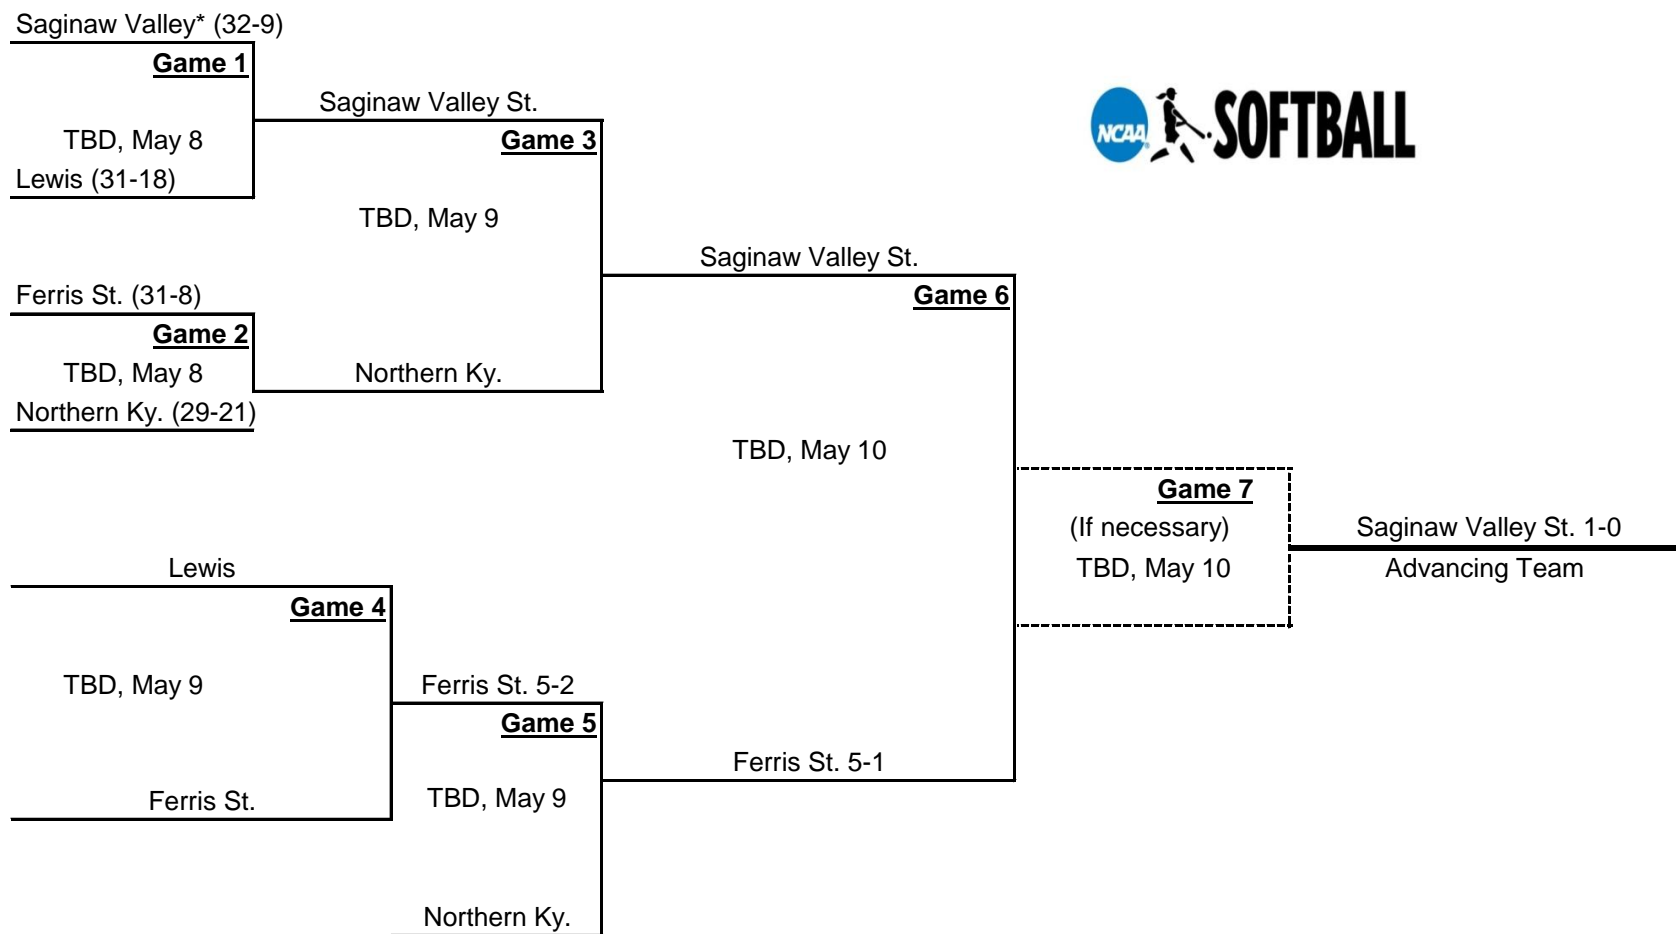

**2009 NCAA Division II Softball Championship Regional Bracket  
Midwest Region**

Team listed on the top of the bracket calls the coin flip.

\*Denotes host institution

All times are local.