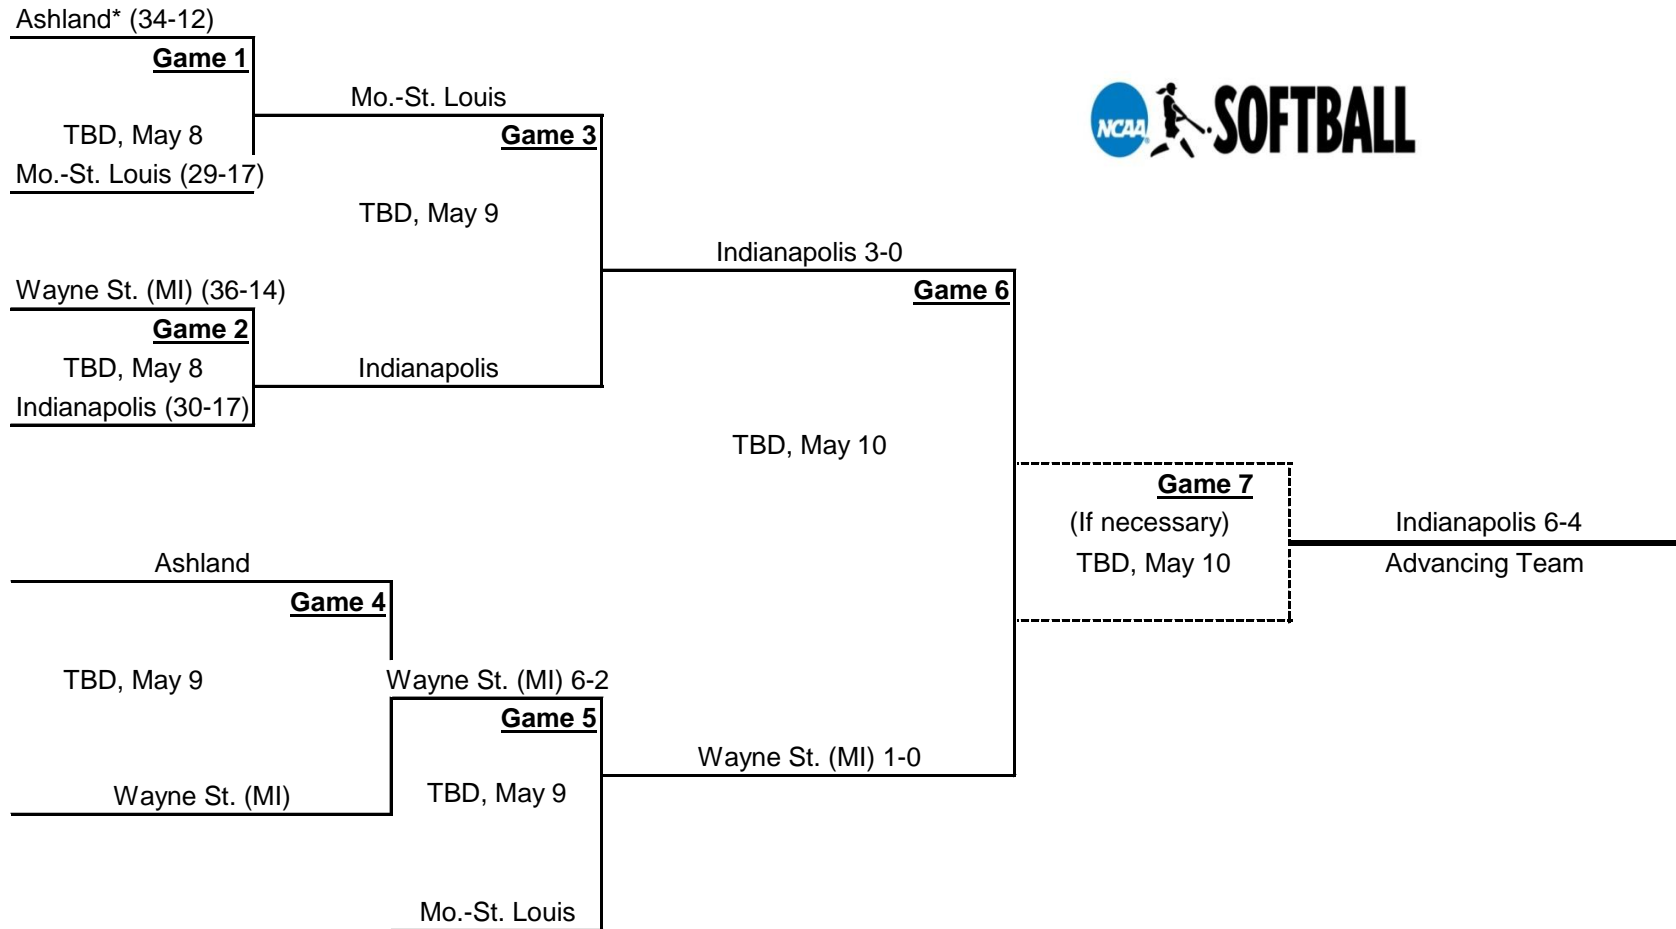

**2009 NCAA Division II Softball Championship Regional Bracket  
Midwest Region**

Team listed on the top of the bracket calls the coin flip.

\*Denotes host institution

All times are local.