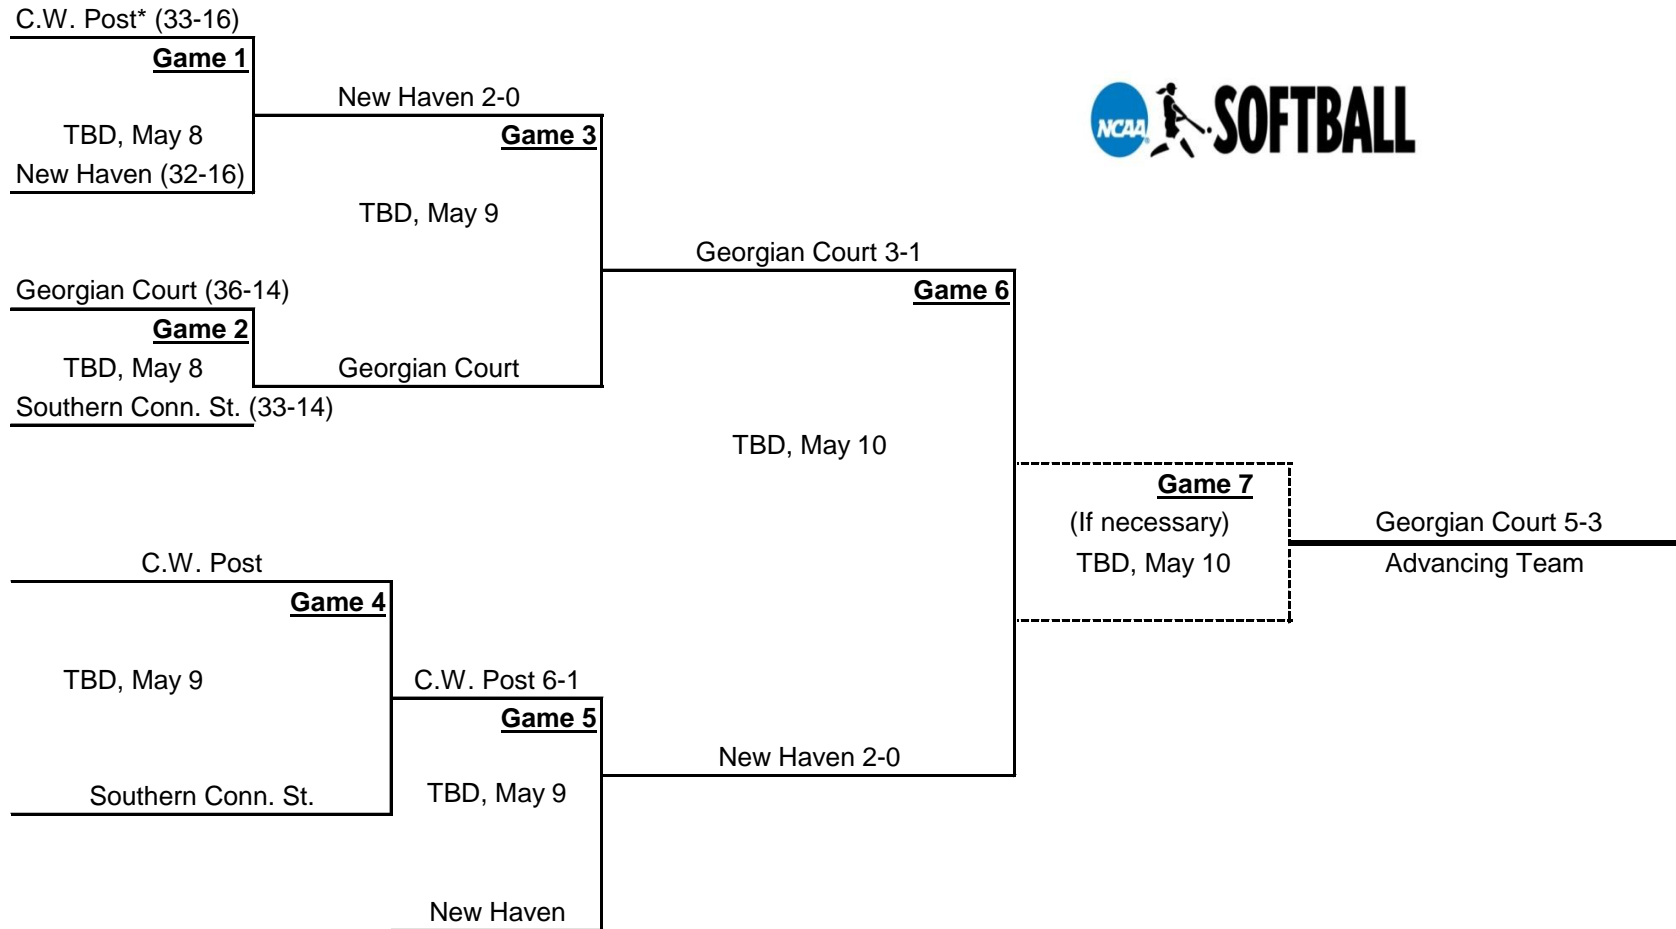

**2009 NCAA Division II Softball Championship Regional Bracket
East Region**

Team listed on the top of the bracket calls the coin flip.

*Denotes host institution

All times are local.