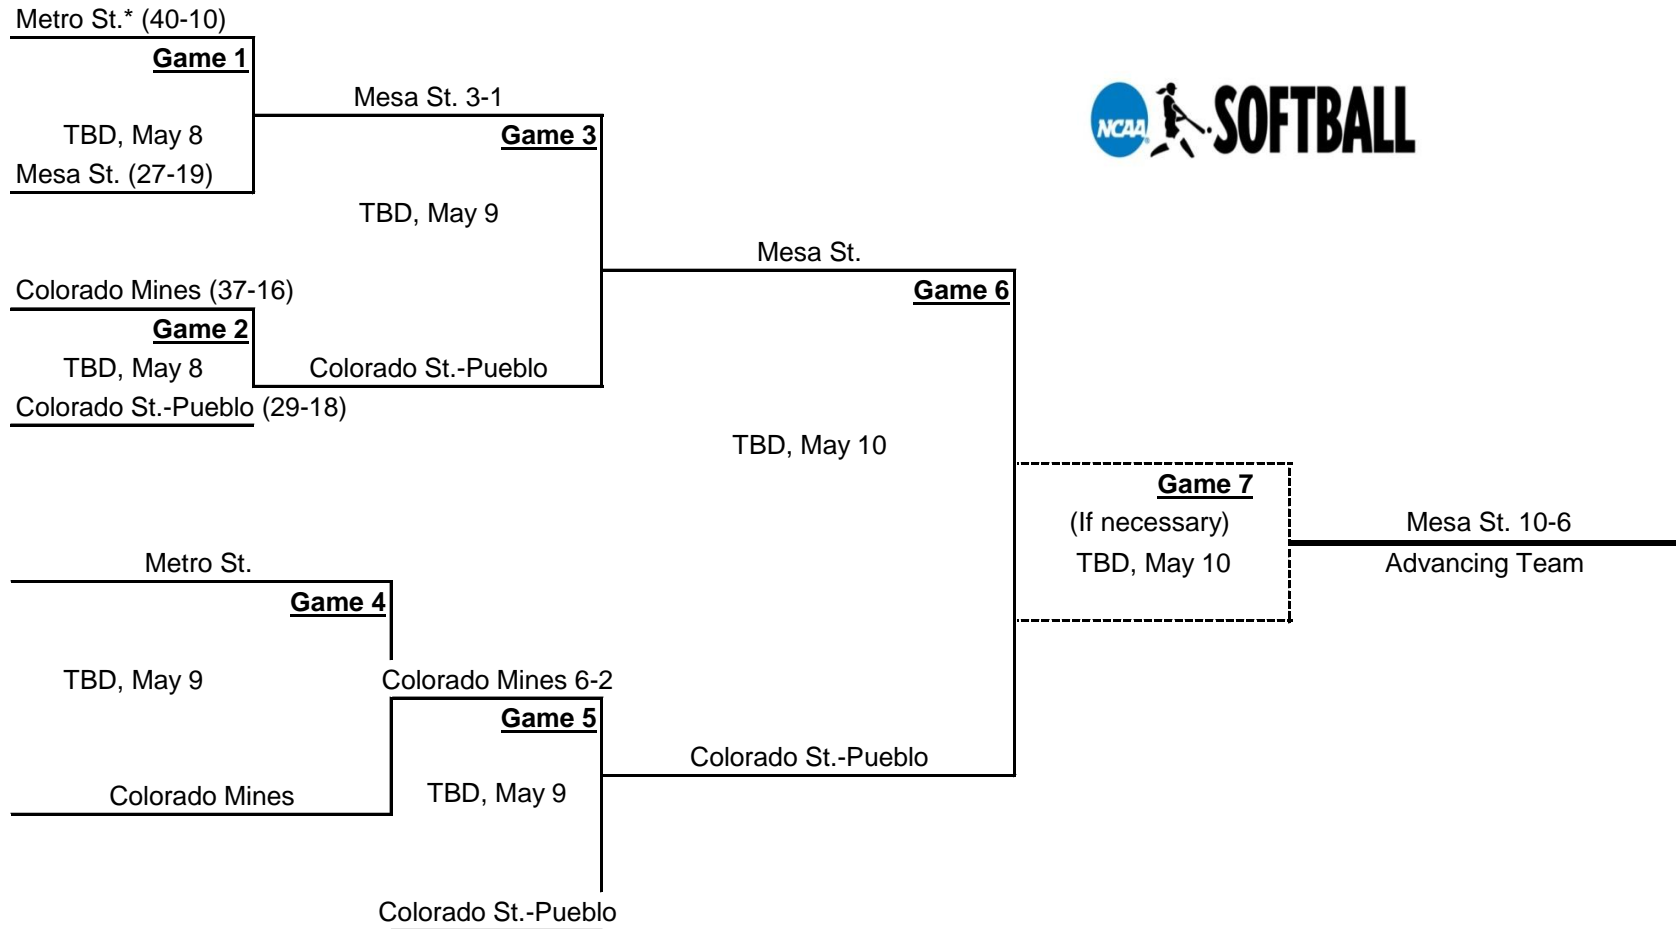

**2009 NCAA Division II Softball Championship Regional Bracket  
Central Region**

Team listed on the top of the bracket calls the coin flip.

\*Denotes host institution

All times are local.