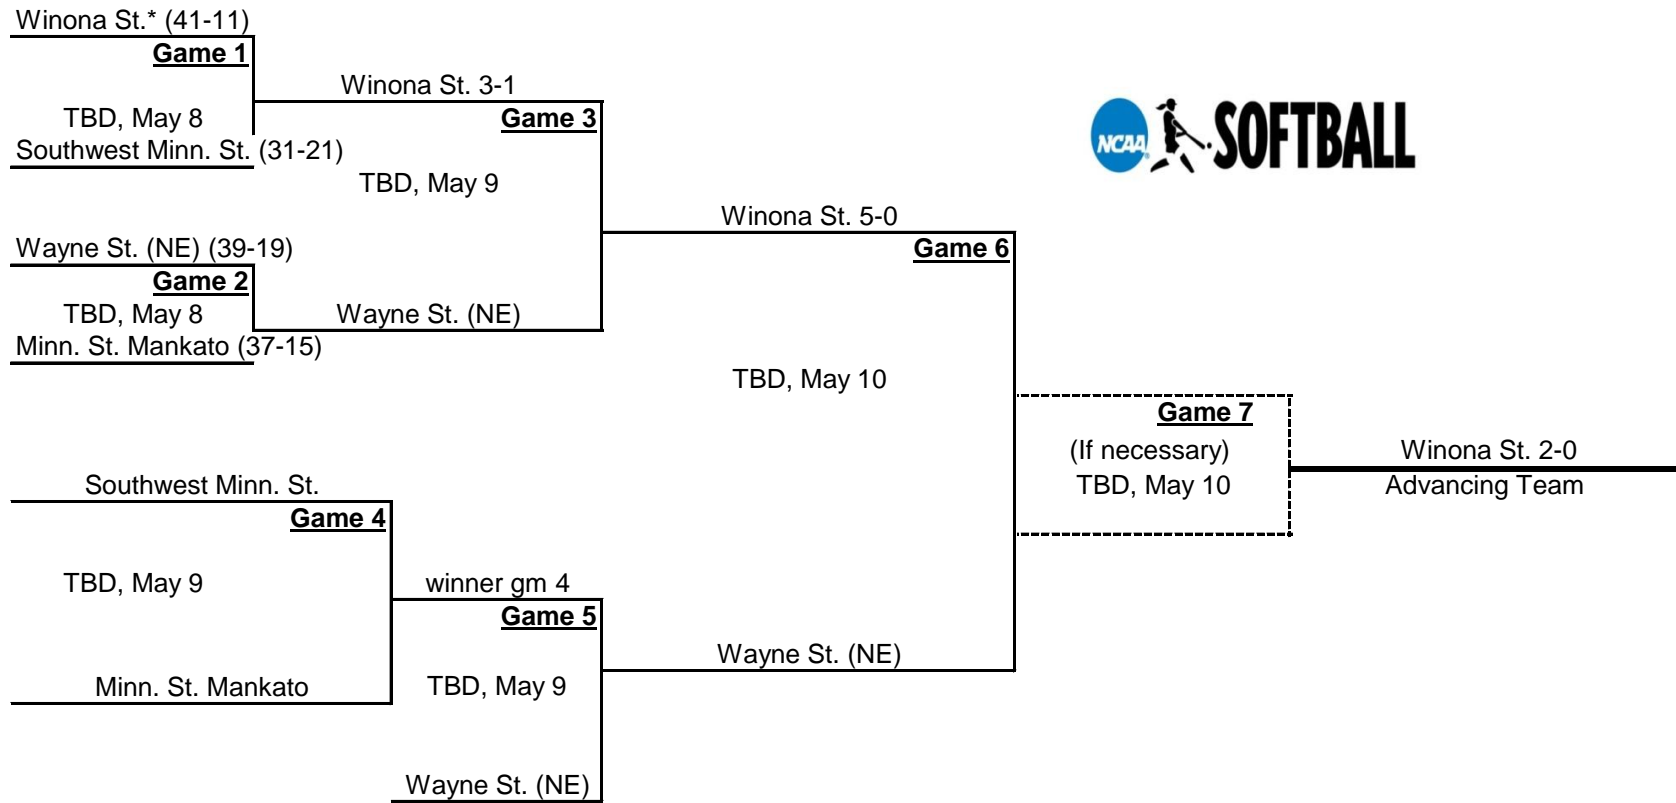

**2009 NCAA Division II Softball Championship Regional Bracket
Central Region**

Team listed on the top of the bracket calls the coin flip.

*Denotes host institution

All times are local.