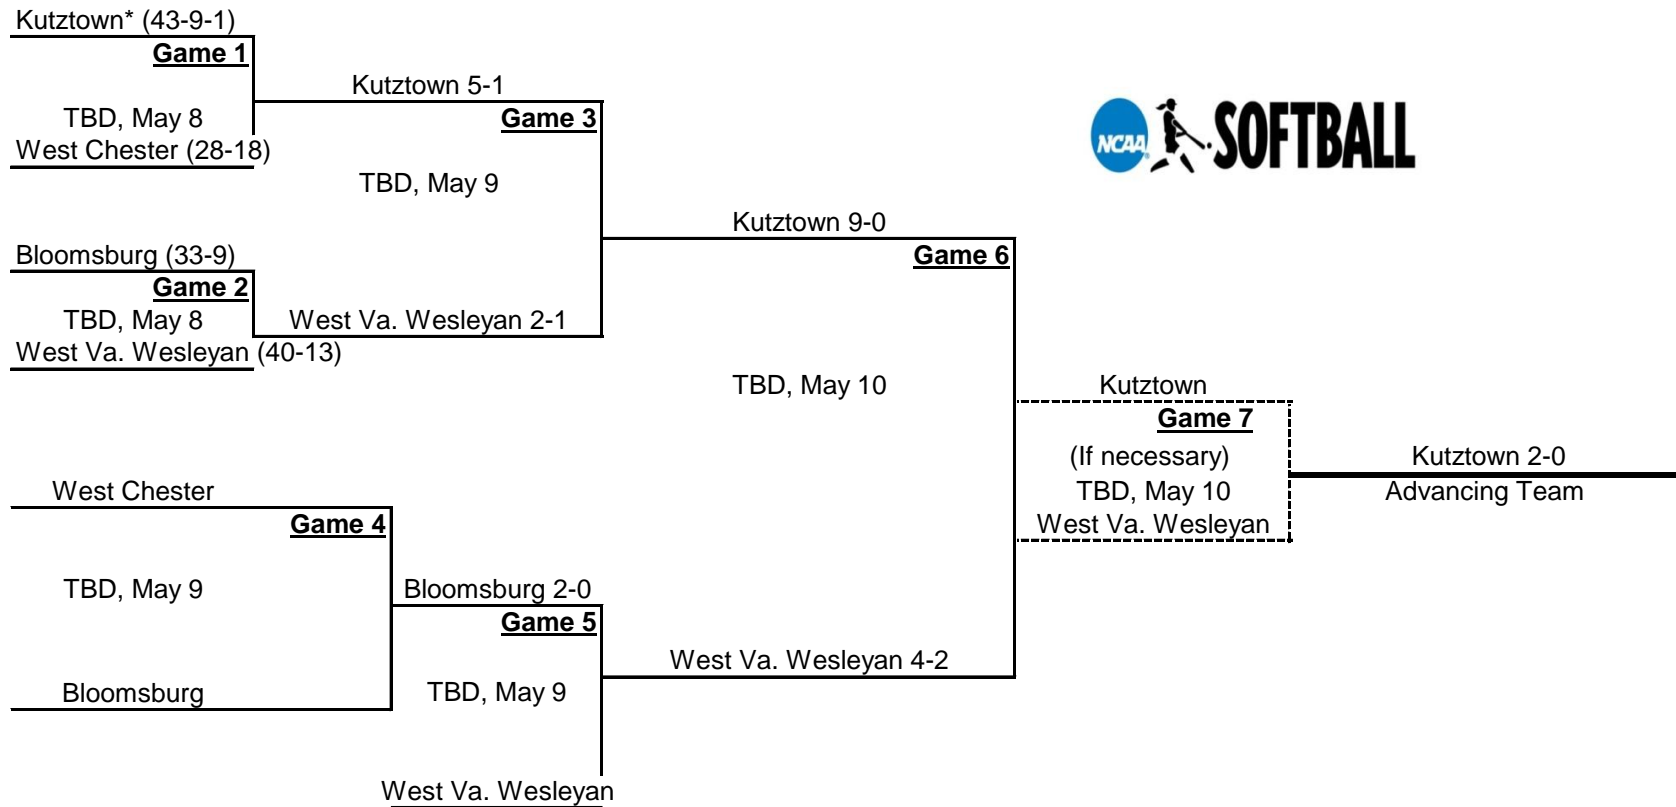

**2009 NCAA Division II Softball Championship Regional Bracket
Atlantic Region**

Team listed on the top of the bracket calls the coin flip.

*Denotes host institution

All times are local.