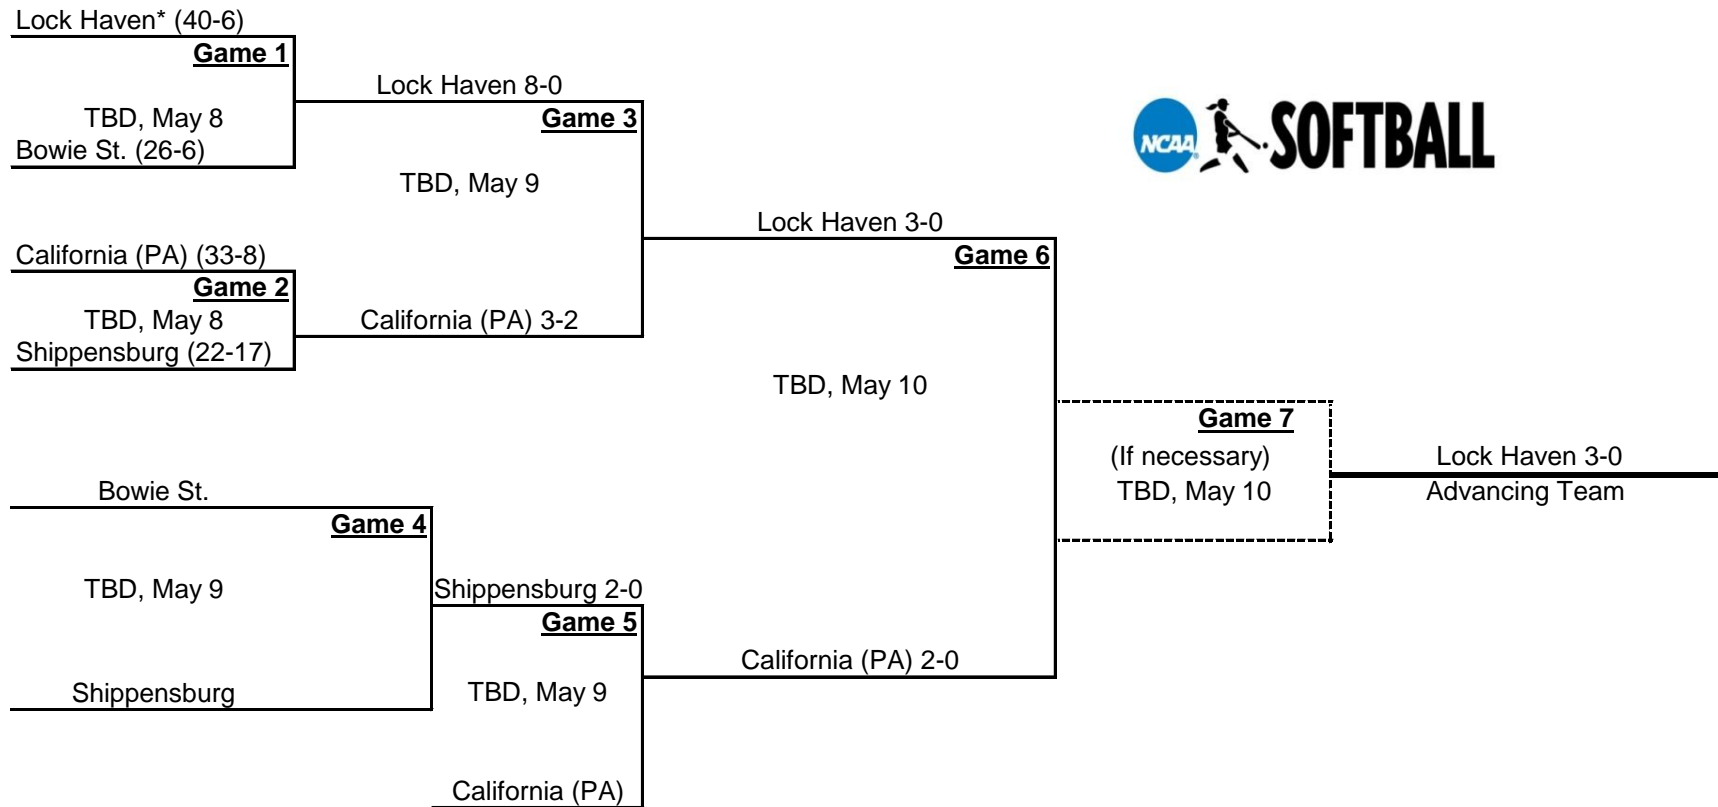

**2009 NCAA Division II Softball Championship Regional Bracket
Atlantic Region**

Team listed on the top of the bracket calls the coin flip.

*Denotes host institution

All times are local.