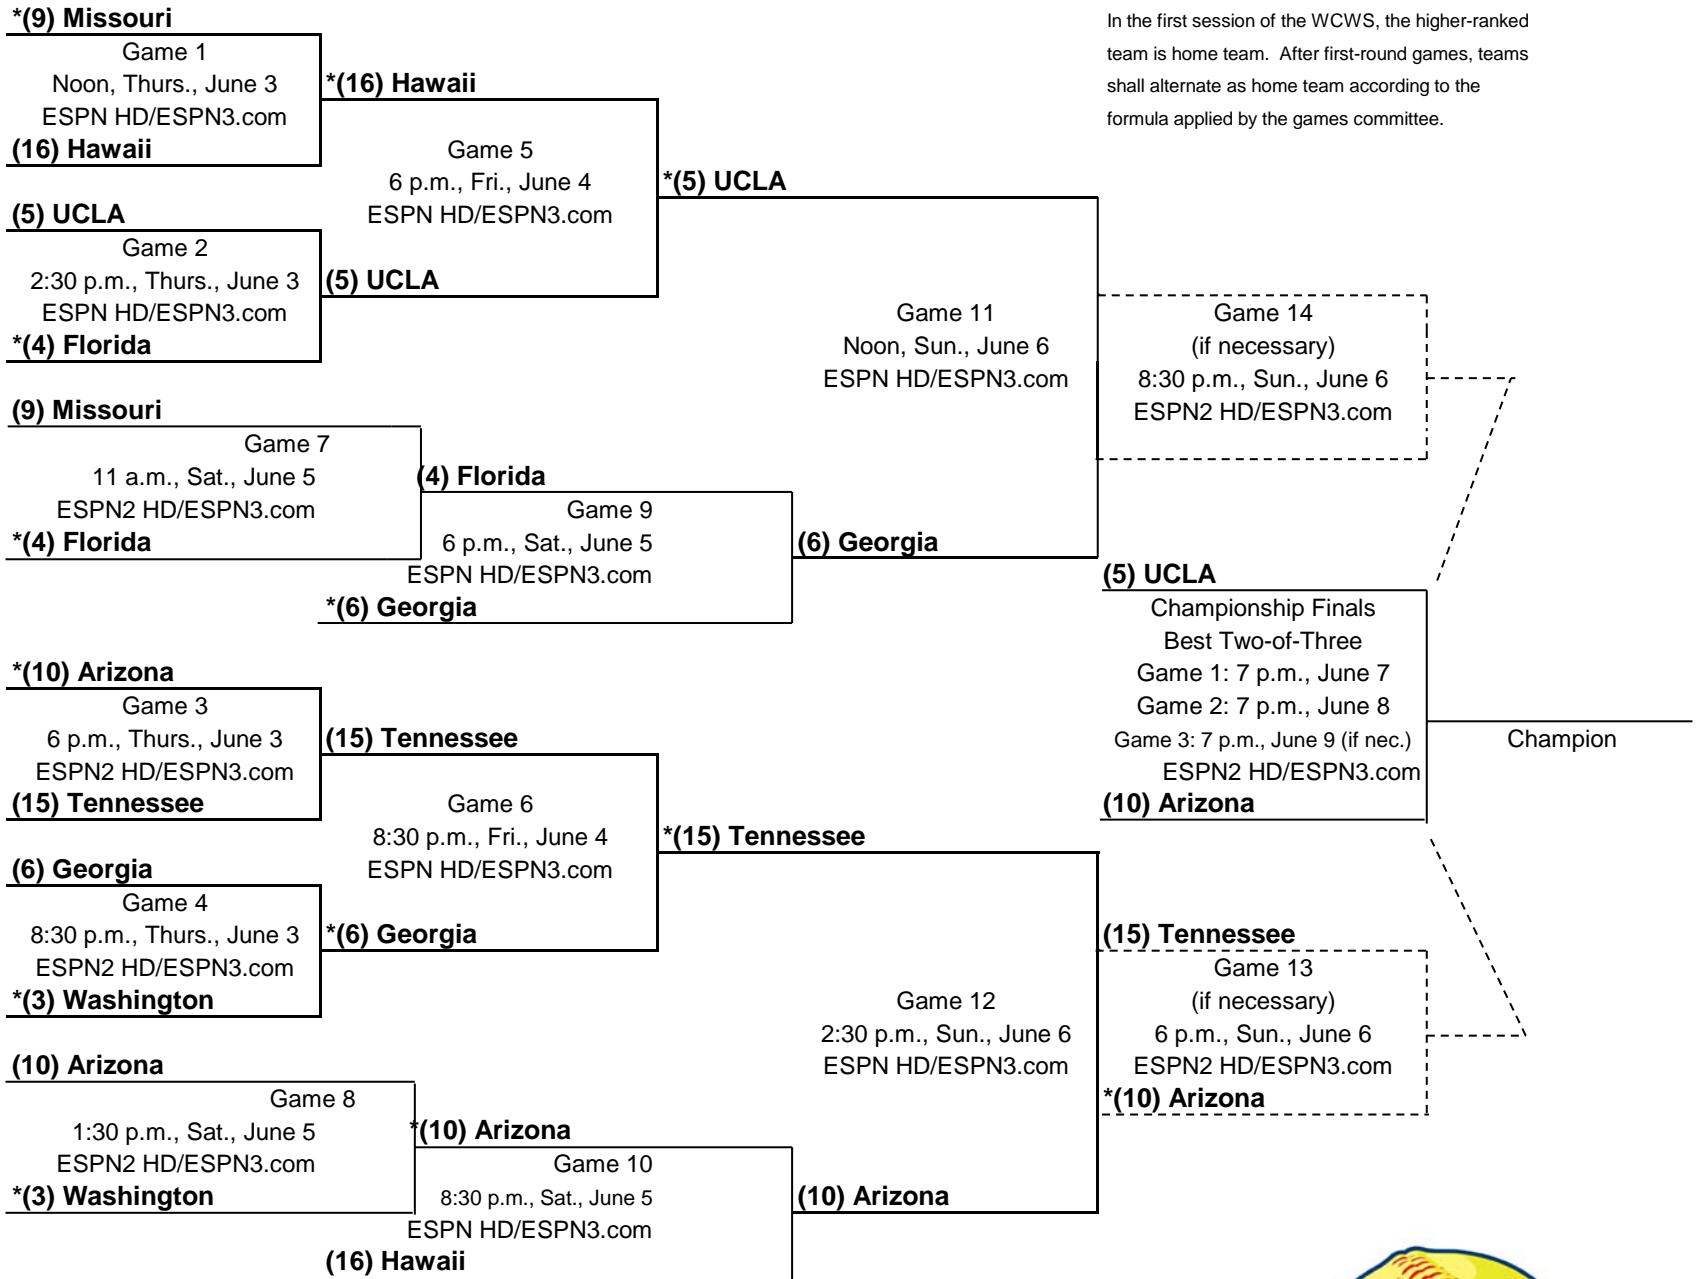

2010 NCAA Women's College World Series (WCWS)

In the first session of the WCWS, the higher-ranked team is home team. After first-round games, teams shall alternate as home team according to the formula applied by the games committee.

* Denotes home team

All games played at ASA Hall of Fame Stadium in Oklahoma City, Oklahoma.

Bracket note:

1. If the winner of Game 9 defeats the winner of Game 5, then Game 13 is necessary.
2. If the winner of Game 10 defeats the winner of Game 6, then Game 14 is necessary.
3. If only one if necessary game is needed, it will be played at 6 p.m. on Sunday.