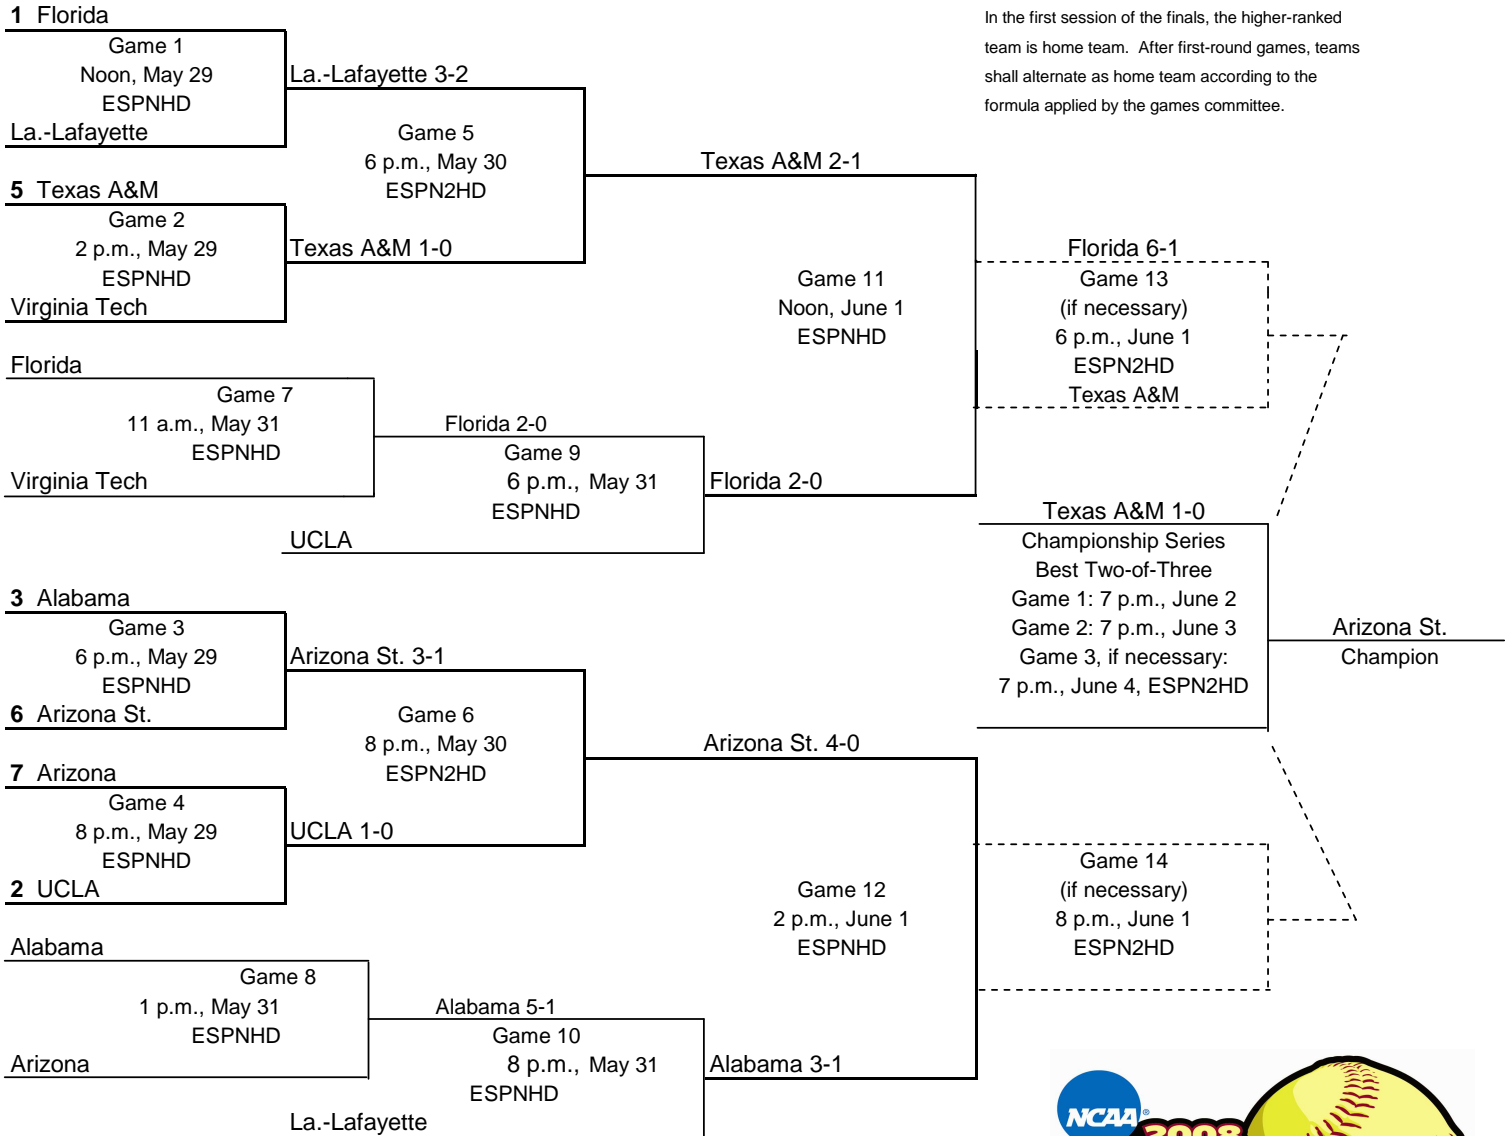

2008 NCAA Women's College World Series

* Denotes home team

Finals played at Hall of Fame Stadium, Oklahoma City, Oklahoma.

Bracket note:

1. If the winner of Game 9 defeats the winner of Game 5, then Game 13 is necessary.
2. If the winner of Game 10 defeats the winner of Game 6, then Game 14 is necessary.
3. If only one if necessary game is needed, it will be played at 6 p.m.

*Note: The NCAA Division I Softball Committee reserves the right to revise the schedule (i.e., game times) in the event weather conditions and/or media/television commitments require such.

ALL TIMES ARE LOCAL (CENTRAL) TIME

CONSULT WWW.NCAASPORTS.COM/BROADCAST UNDER 'TV SCHEDULE' FOR ESPN & ESPN2HD LISTINGS AND GAME TIMES