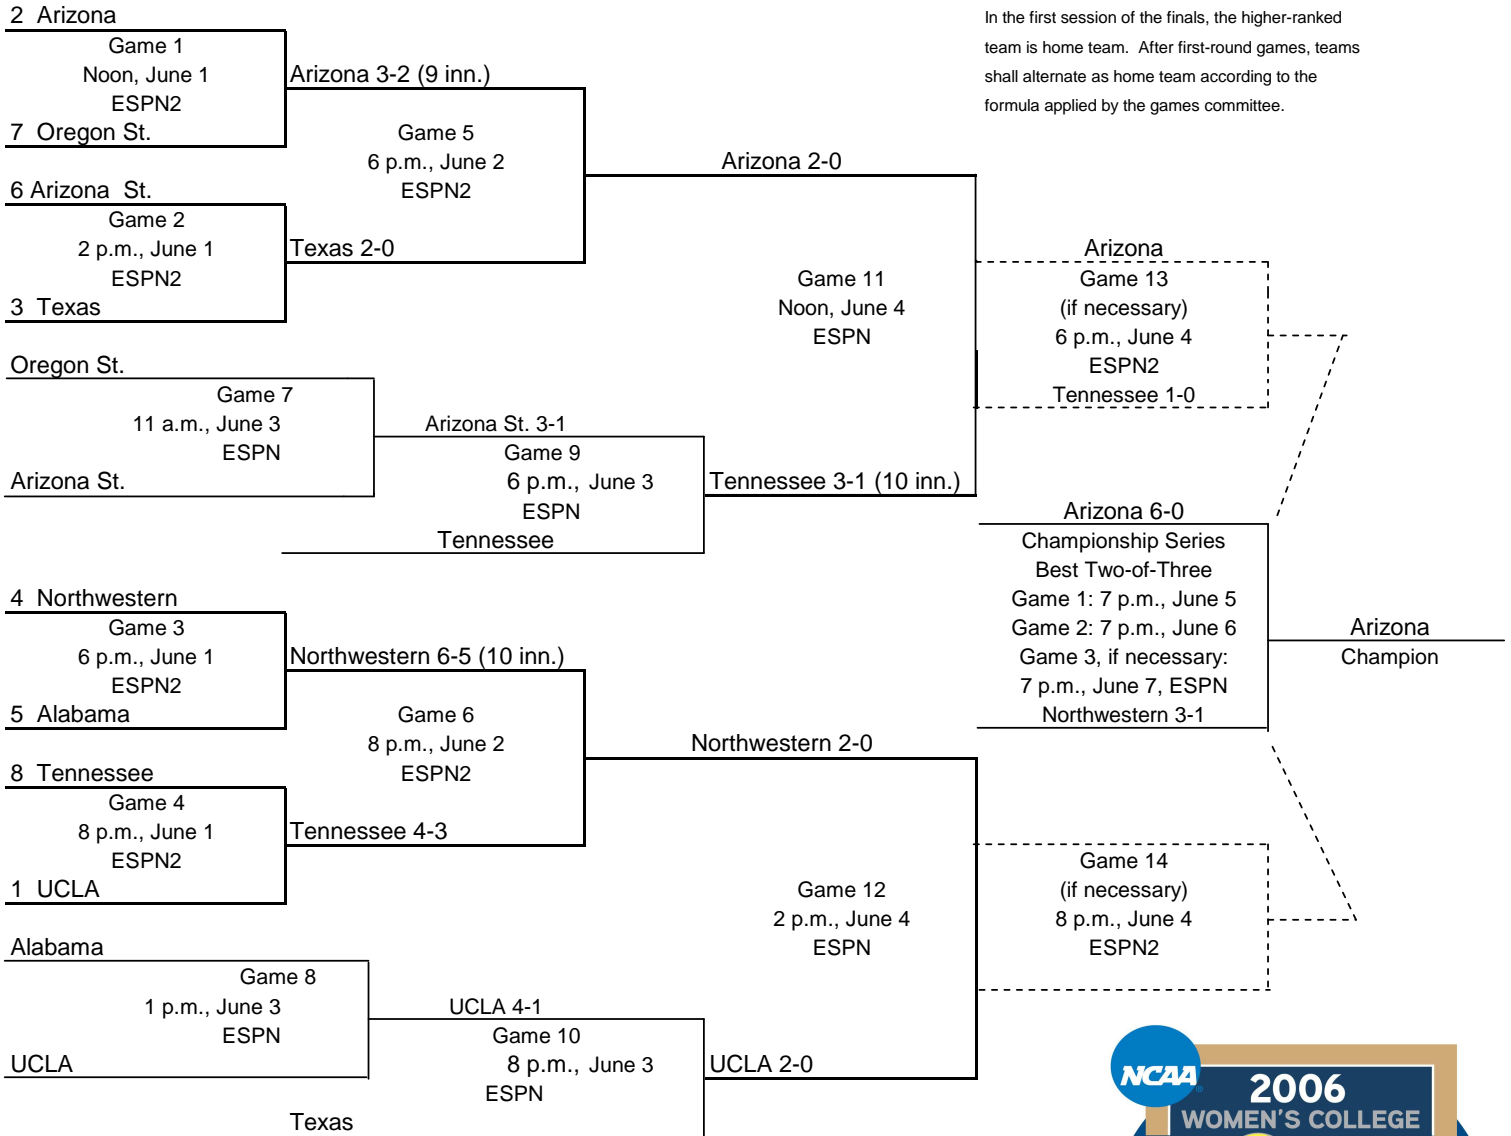

2006 NCAA Division I SOFTBALL CHAMPIONSHIP

* Denotes home team

Finals played at Hall of Fame Stadium, Oklahoma City, Oklahoma.

Bracket note:

1. If the winner of Game 9 defeats the winner of Game 5, then Game 13 is necessary.
2. If the winner of Game 10 defeats the winner of Game 6, then Game 14 is necessary.
3. If only one if necessary game is needed, it will be played at 5 p.m.

*Note: The NCAA Division I Softball Committee reserves the right to revise the schedule (i.e., game times) in the event weather conditions and/or media/television commitments require such.

ALL TIMES ARE LOCAL (CENTRAL) TIME

CONSULT WWW.NCAASPORTS.COM/BROADCAST UNDER 'TV SCHEDULE' FOR ESPN & ESPN2 LISTINGS AND GAME TIMES