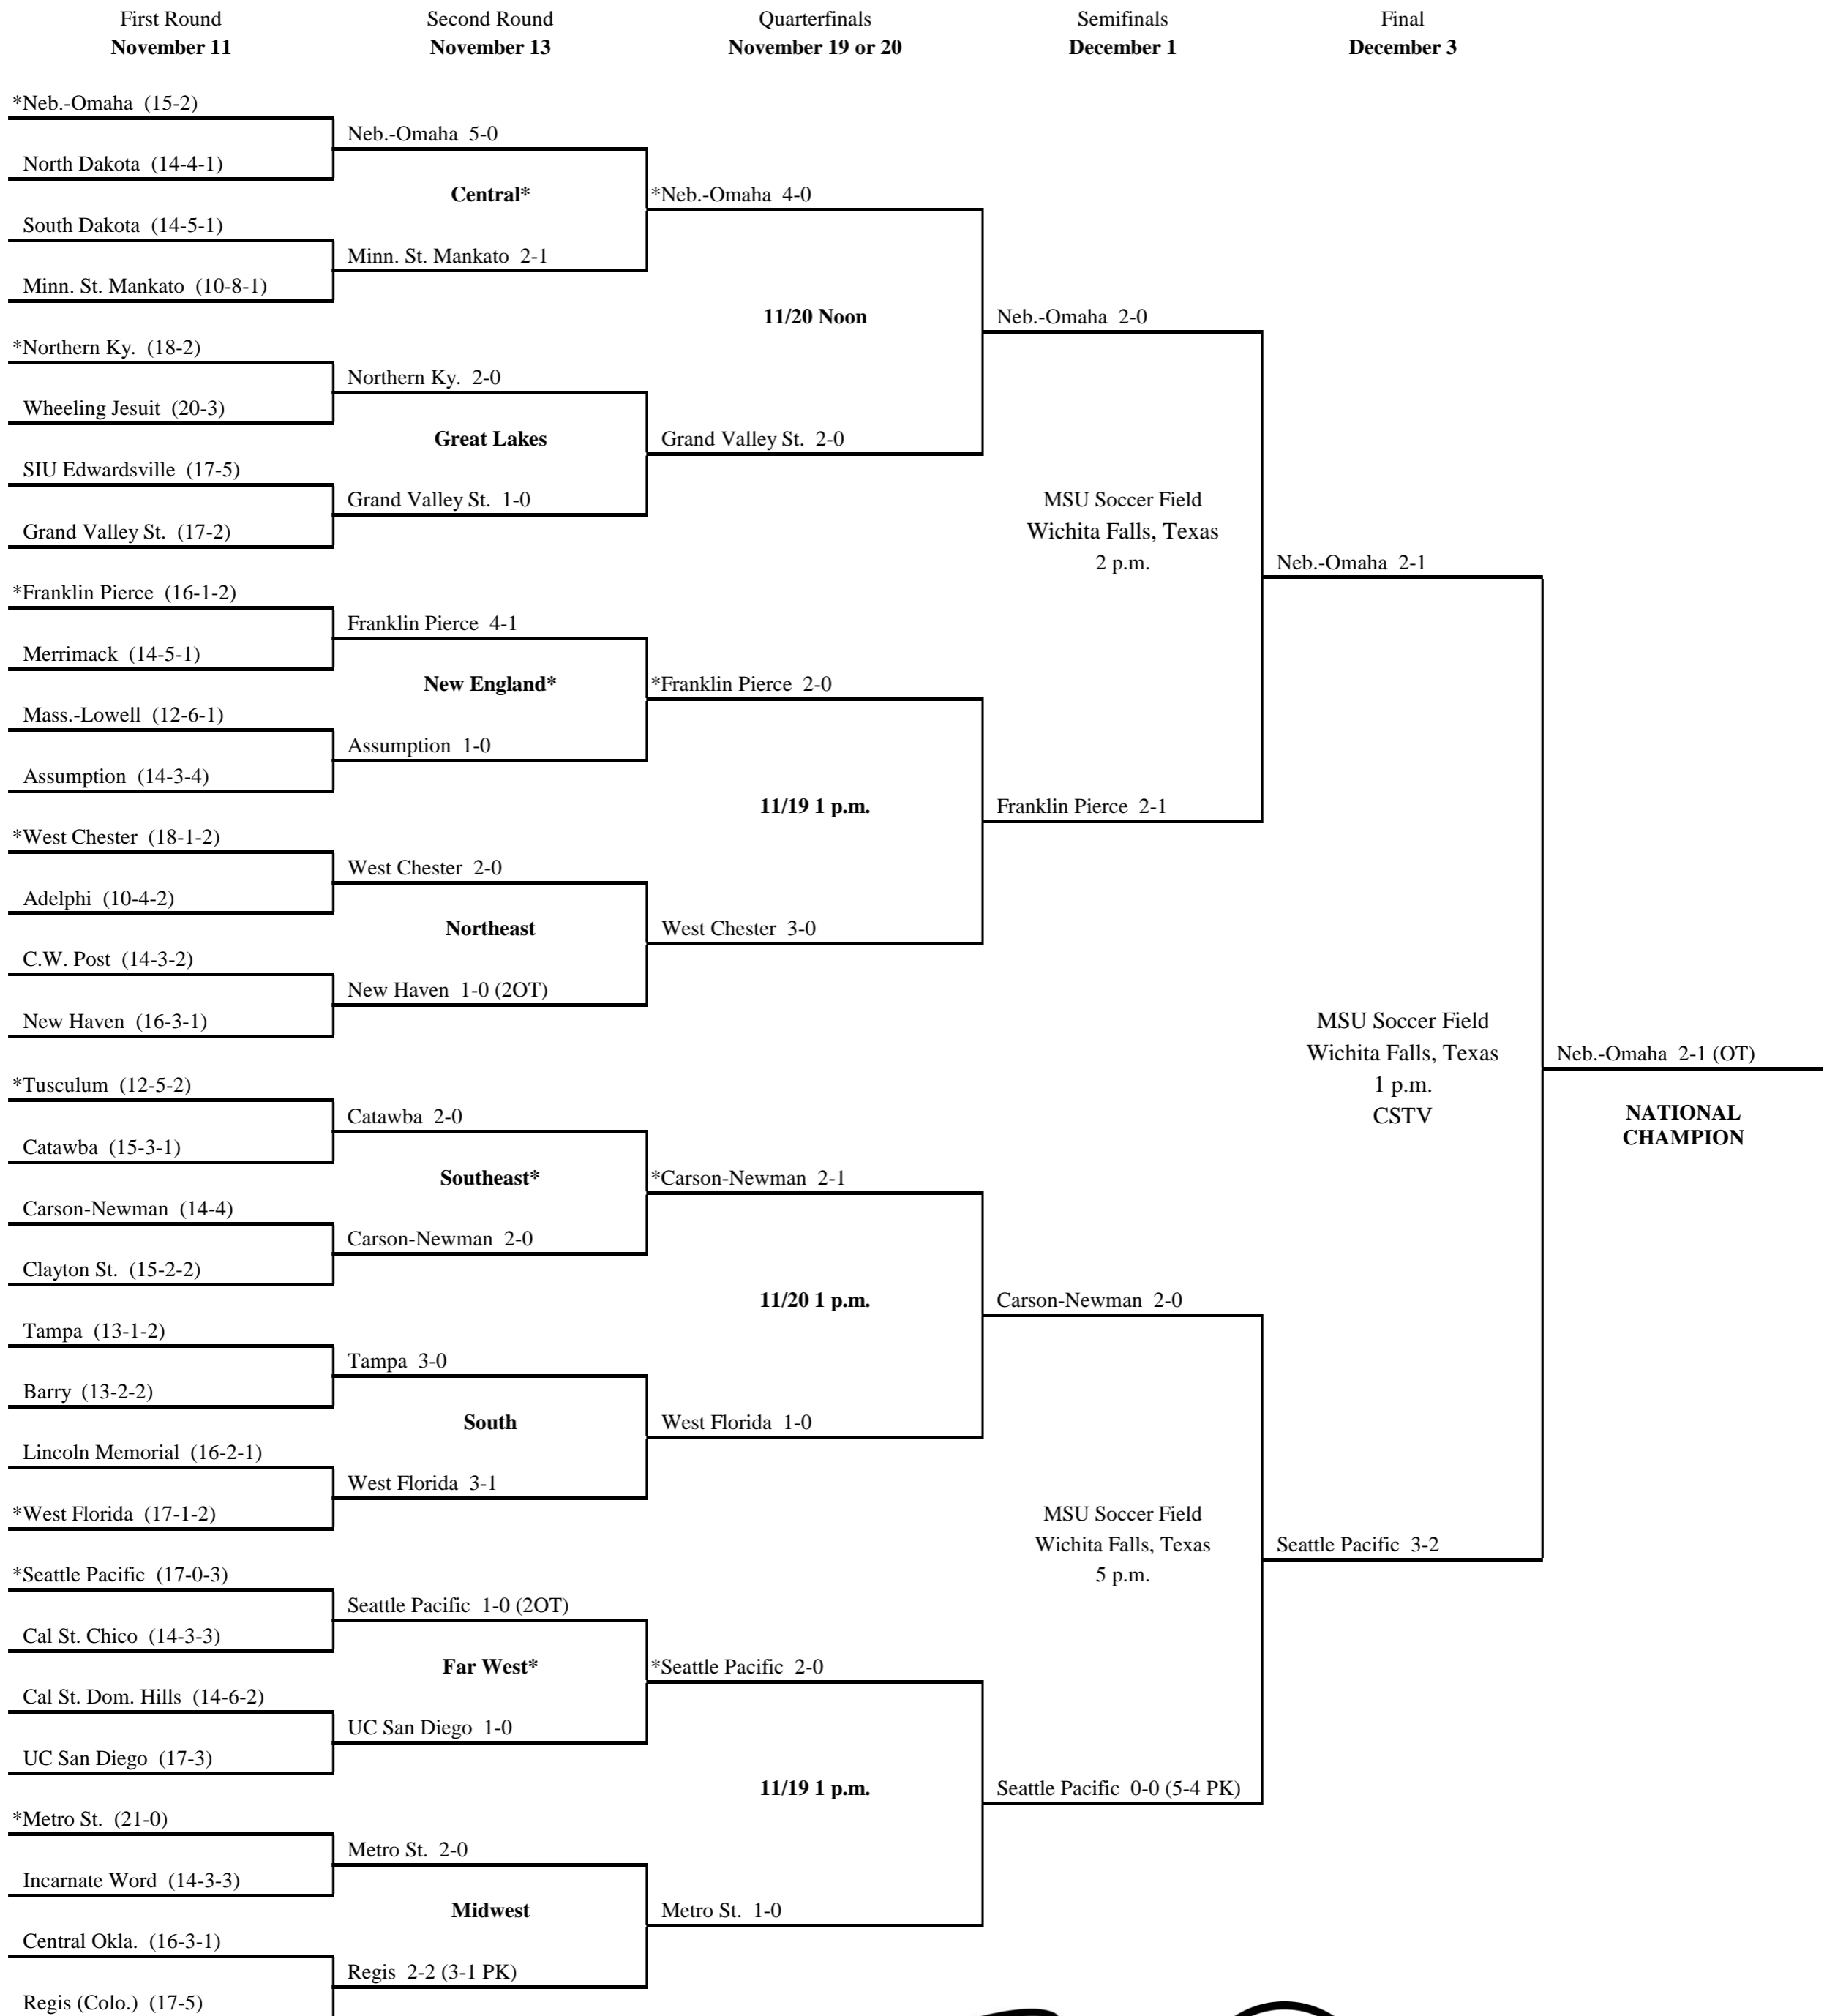

2005 NCAA Division II Women's SOCCER CHAMPIONSHIP

Midwestern State University
Wichita Falls, Texas
December 1 and 3

* Host institution and/or region.
Game times are local.