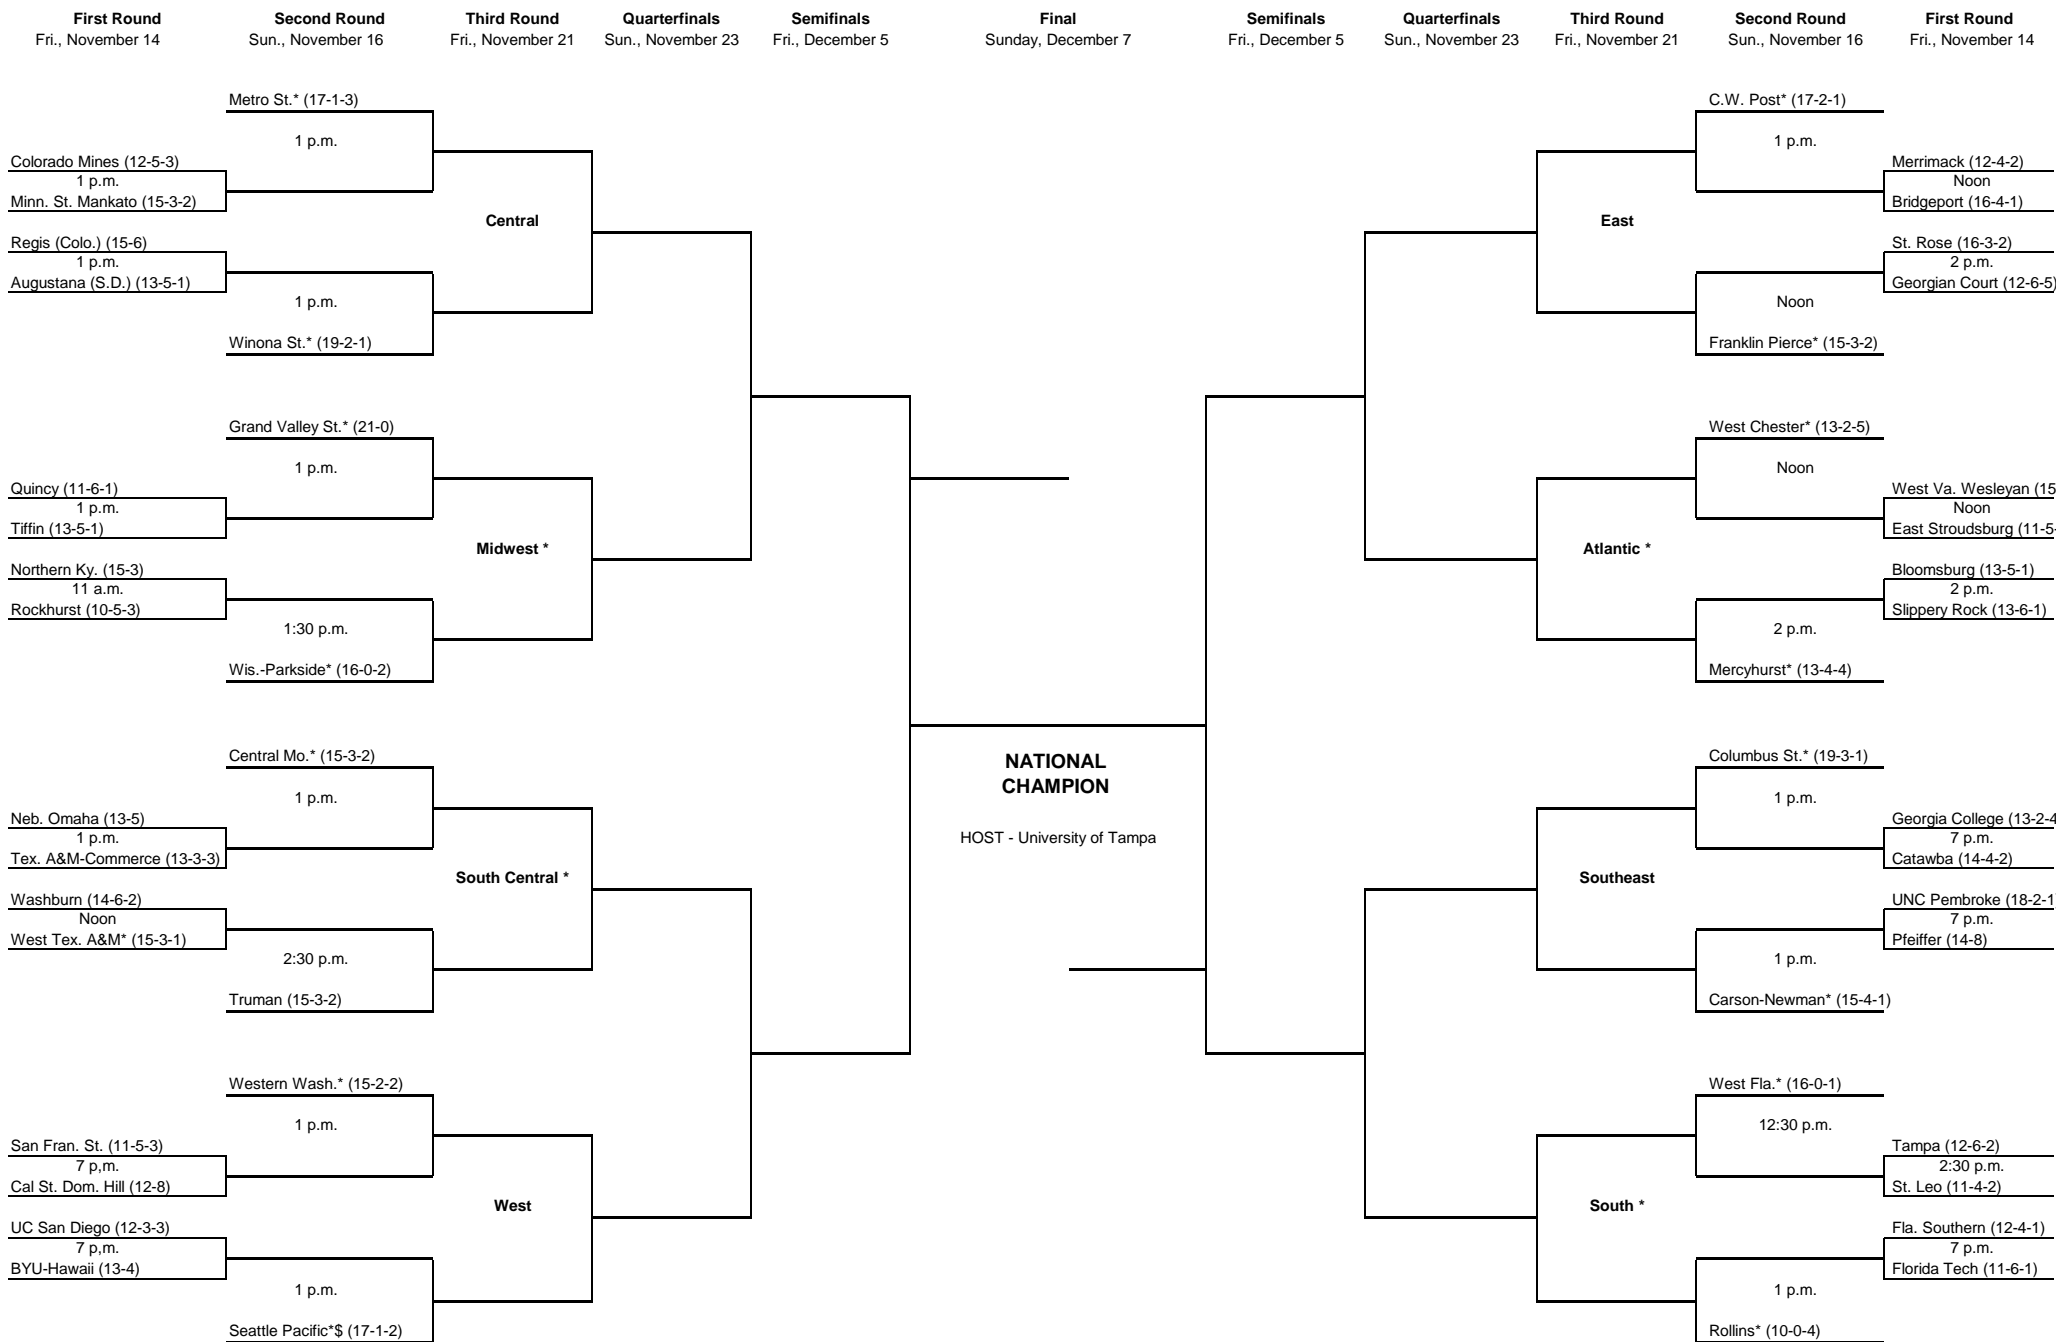

# 2008 NCAA Division II Women's SOCCER CHAMPIONSHIP

\*Host Site  
\$Games at this site will be played Thurs., Nov. 13 and Fri., Nov. 15  
All game times are local.

i)

5-2-1)

i-4)

4)

1)