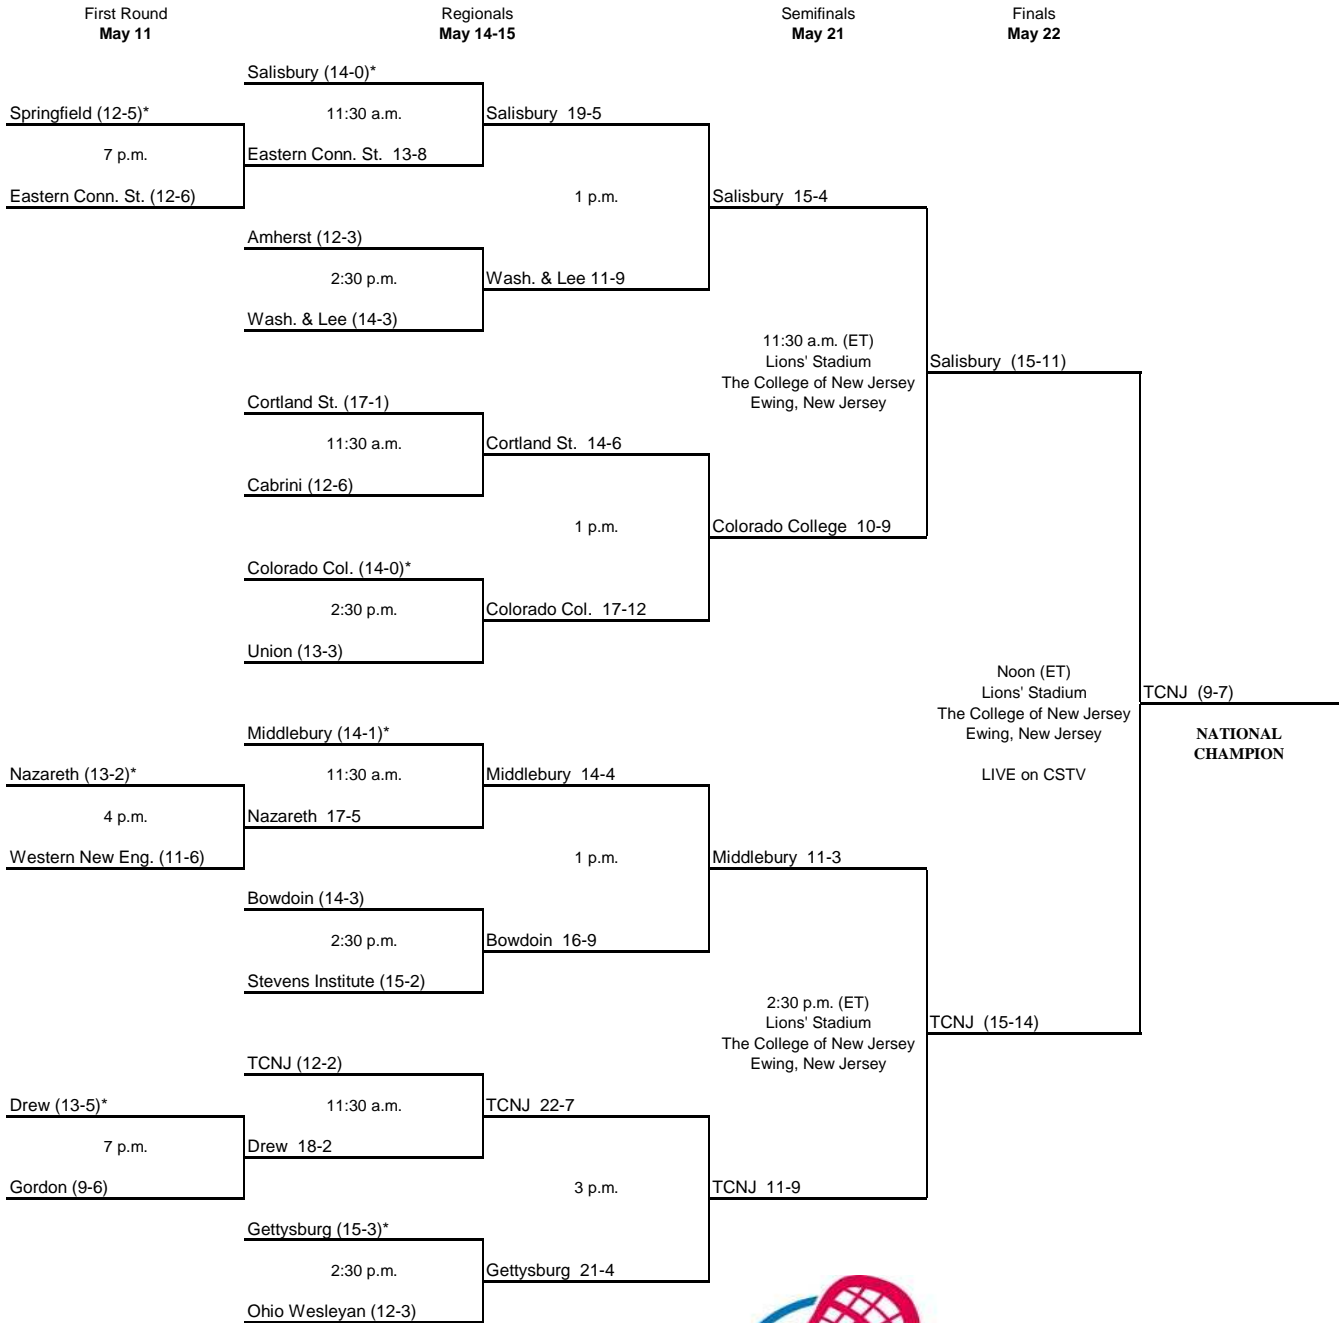

# 2005 NCAA Division III Women's LACROSSE CHAMPIONSHIP

Teams listed on the top of the bracket are the designated home teams.  
 This bracket reflects overall records.  
 \* Host School