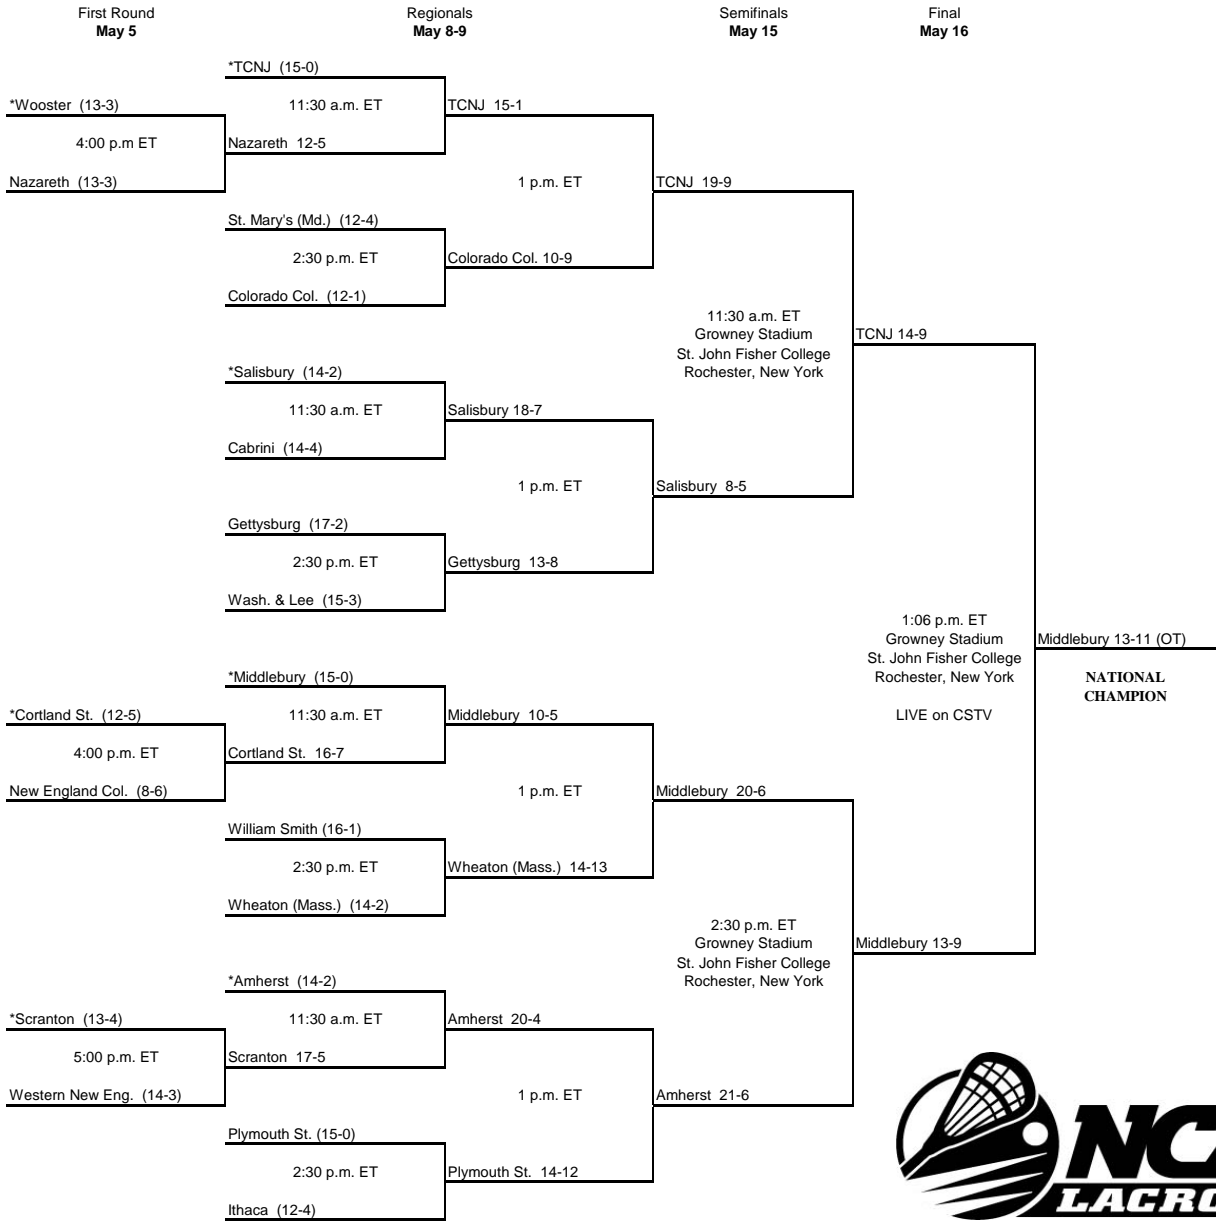

2004 NCAA Division III Women's LACROSSE CHAMPIONSHIP

Teams listed on the top of the bracket are the designated home teams.
 This bracket reflects overall records.
 * Host Institution