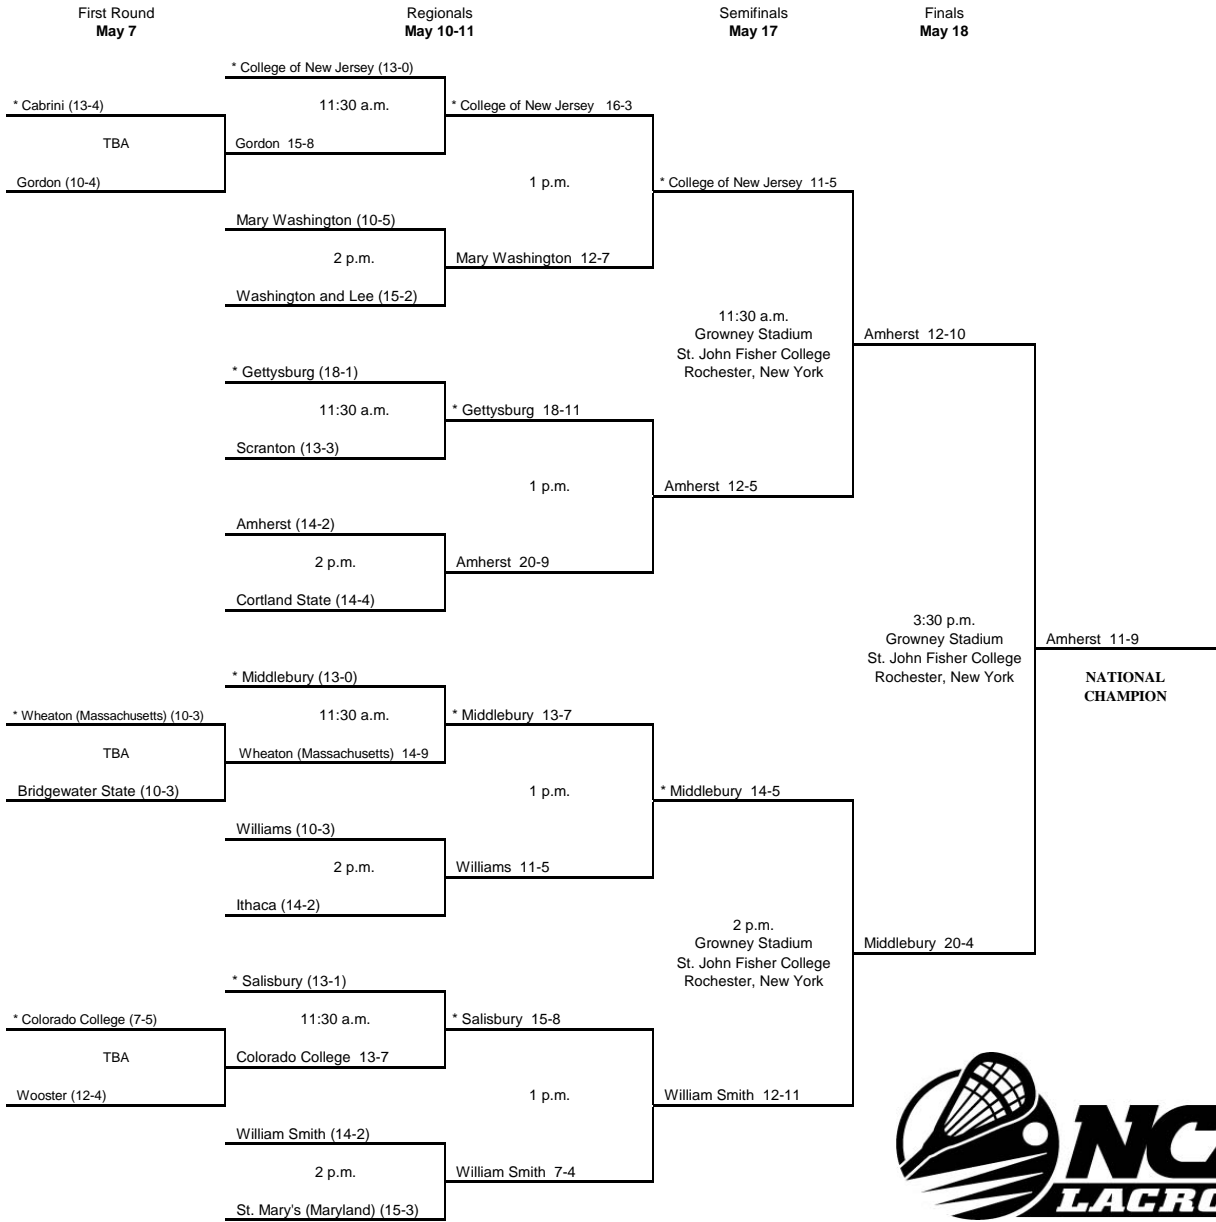

2003 NCAA Division III Women's LACROSSE CHAMPIONSHIP

Teams listed on the top of the bracket are the designated home teams.
This bracket reflects overall records.
* Host School