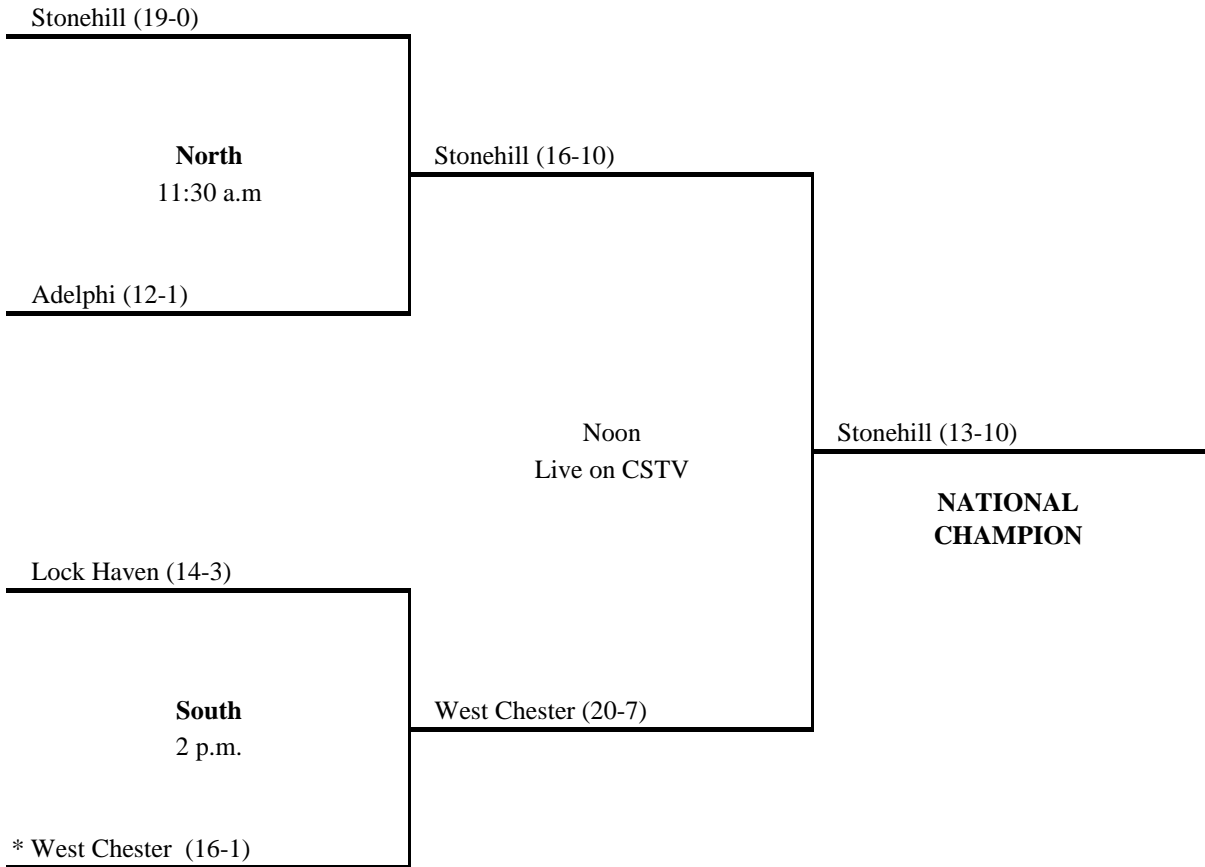

2005 NCAA Division II Women's

LACROSSE CHAMPIONSHIP

Semifinals
May 14

Final
May 15

All Times Eastern
*Host Institution