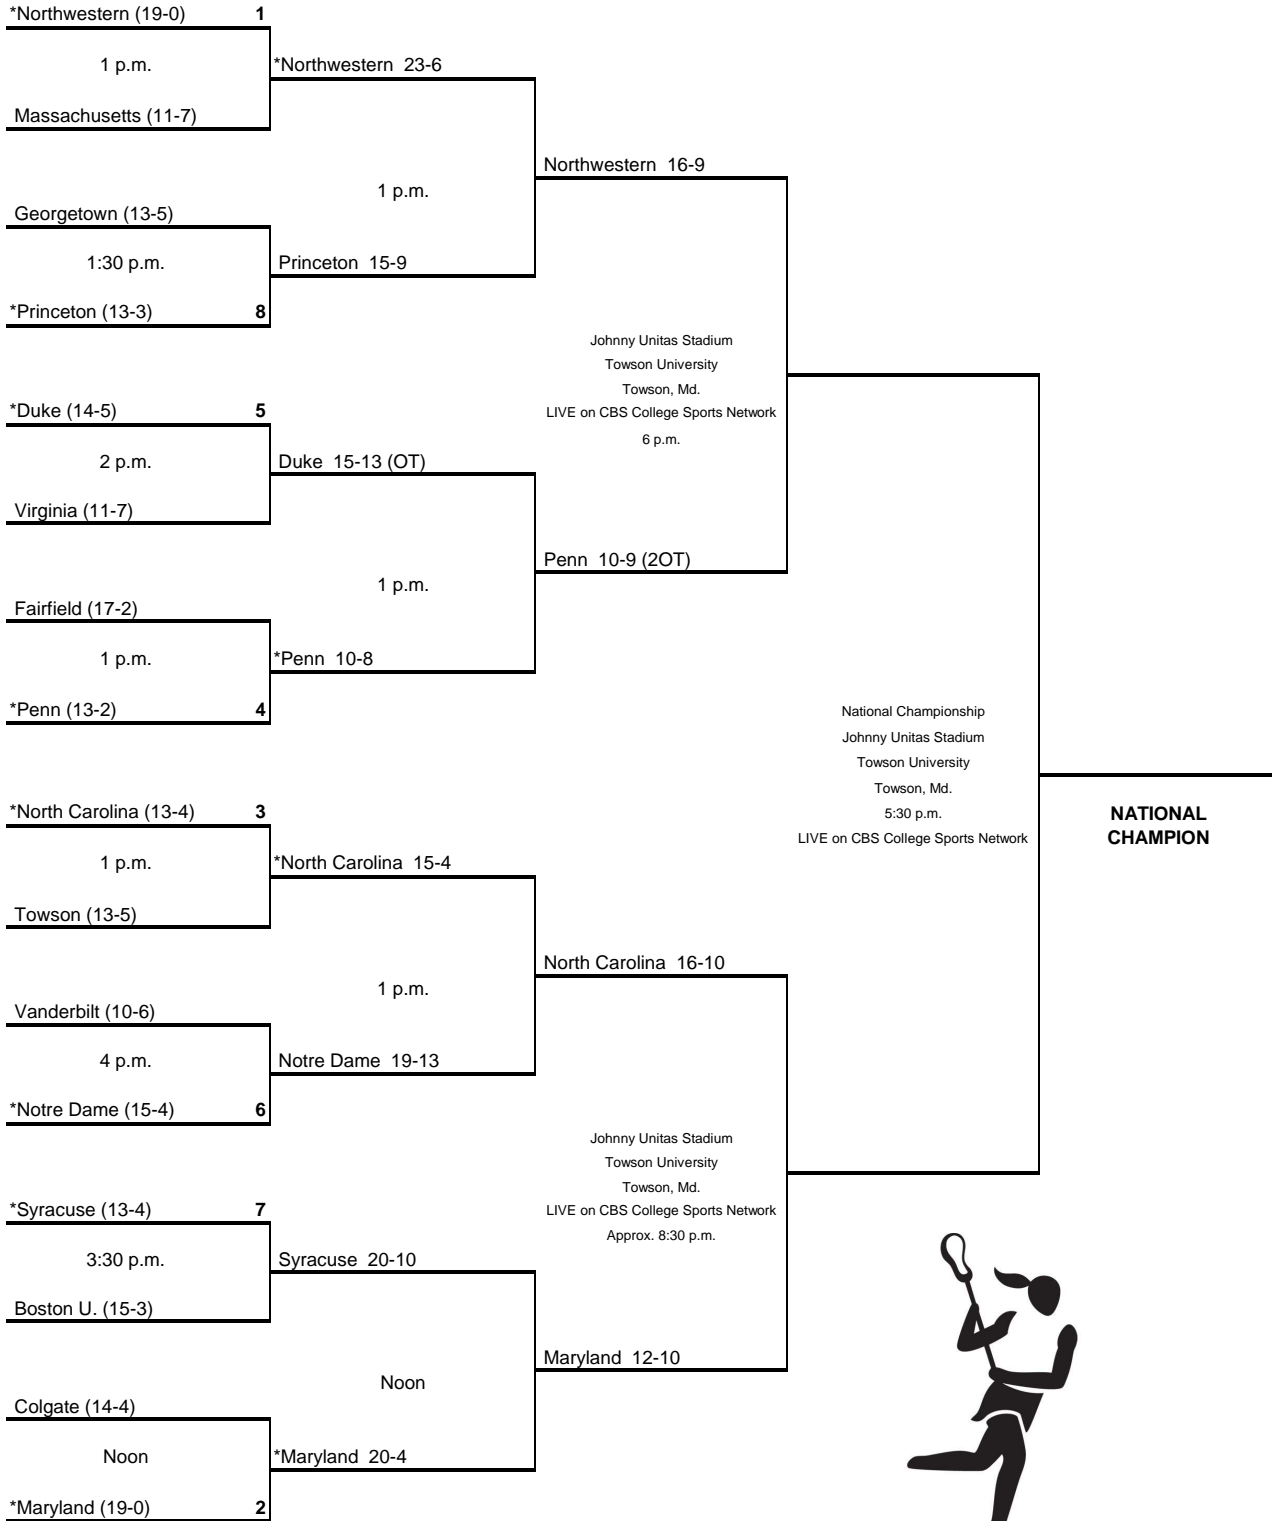

2009 NCAA Division I Women's LACROSSE CHAMPIONSHIP

First Round
May 10

Quarterfinals
May 16

Semifinals
May 22

Final
May 24

* - Host Institution for Preliminary-Round Games
All Times are Local Time
Semifinal #1 - 6 p.m.
Semifinal #2 - 37-39 minutes after the conclusion of Semifinal #1