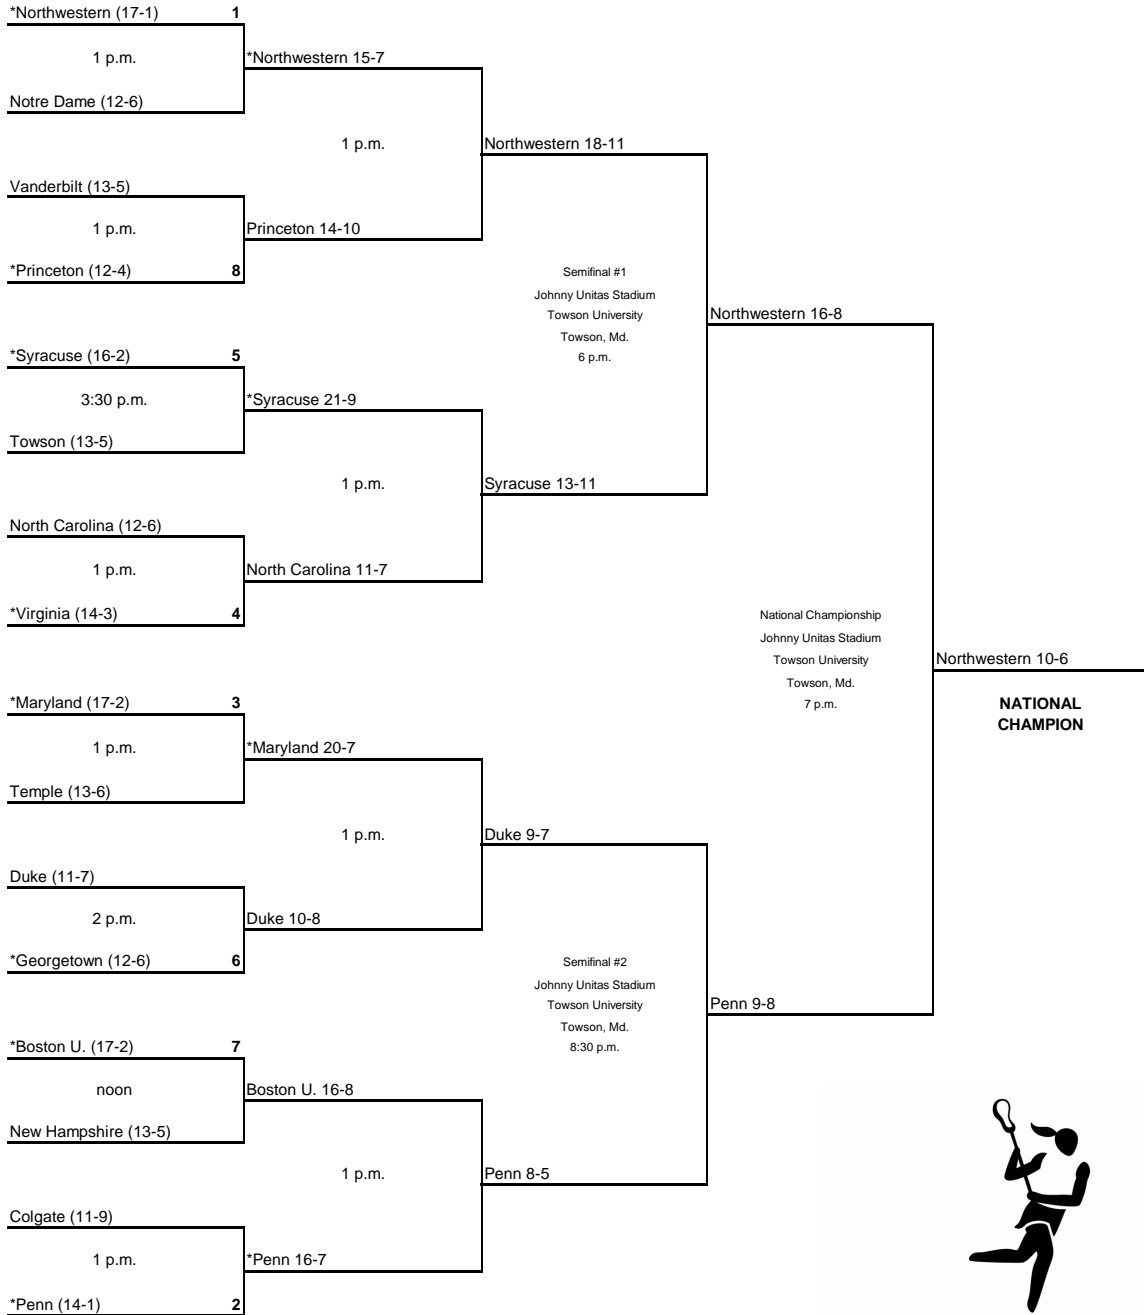

2008 NCAA Division I Women's LACROSSE CHAMPIONSHIP

First Round
May 11

Quarterfinals
May 17

Semifinals
May 23

Final
May 25

* - Host Institution for Preliminary-Round Games
All Times are Local Time