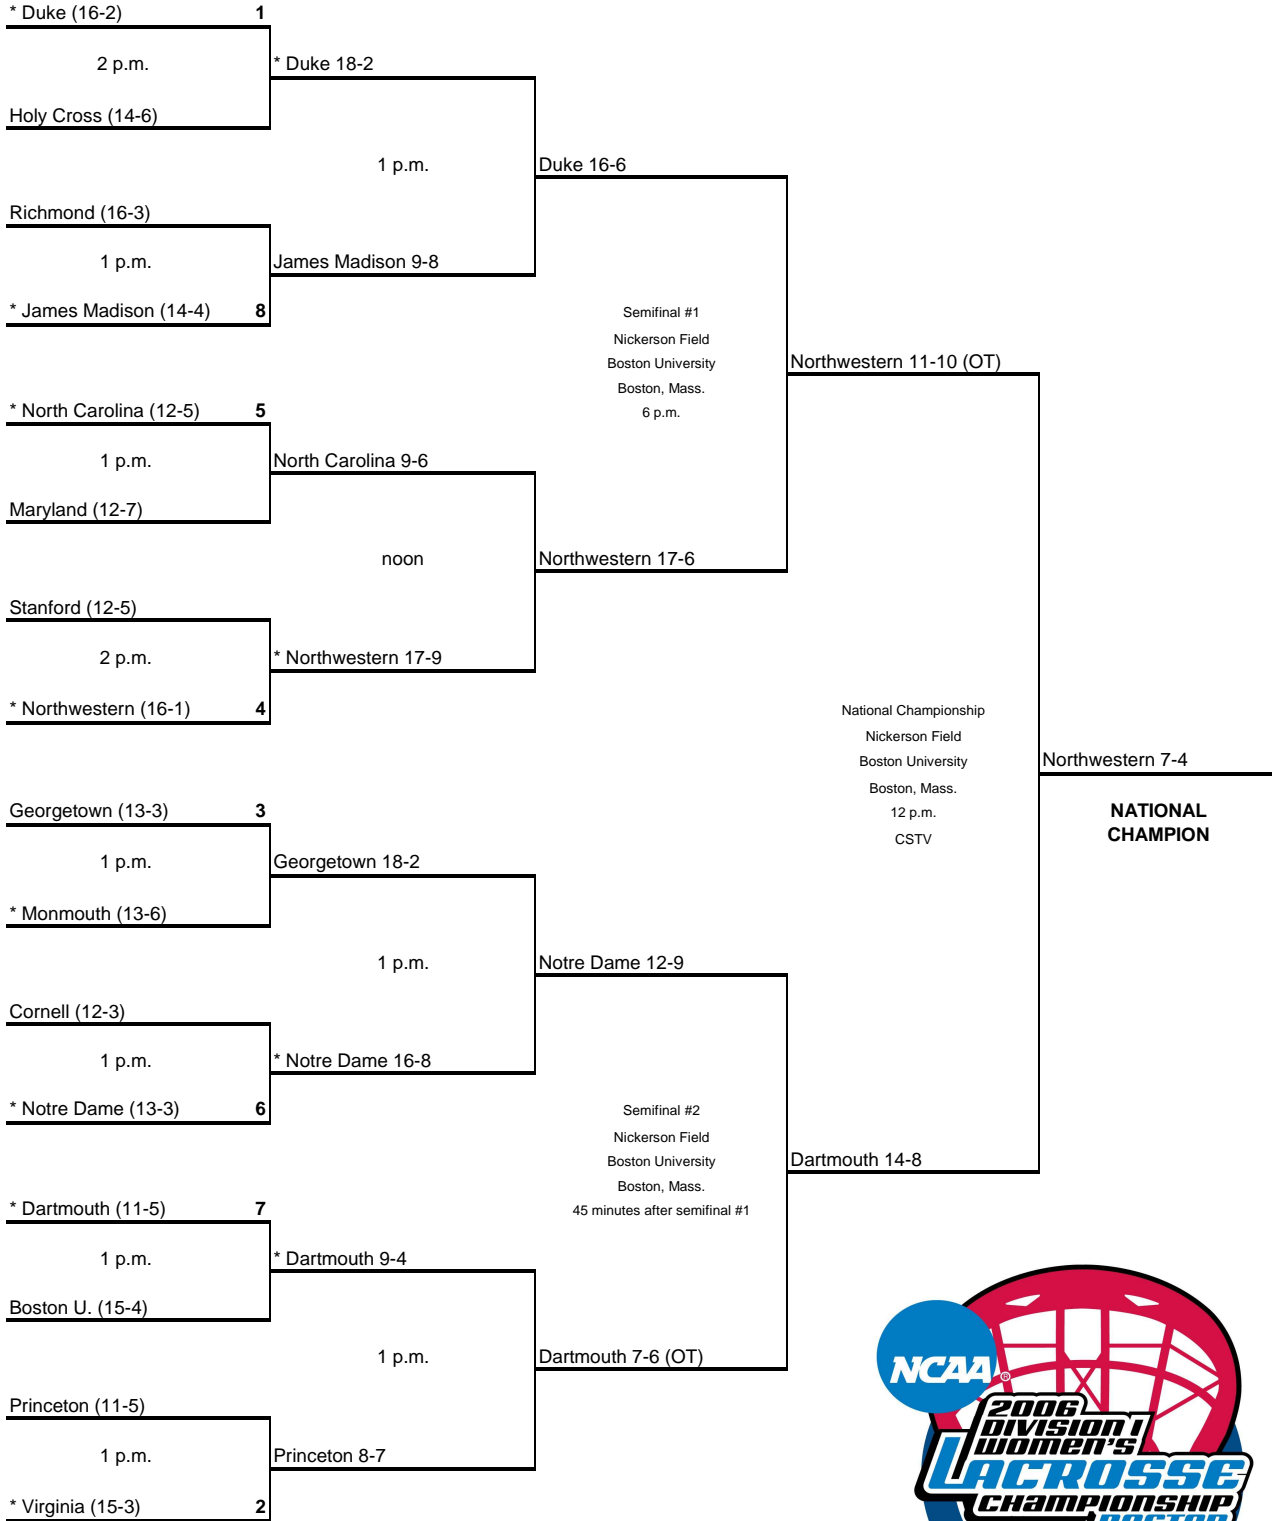

2006 NCAA Division I Women's LACROSSE CHAMPIONSHIP

First Round
May 14

Quarterfinals
May 20

Semifinals
May 26

Final
May 28

* - Host Institution for Preliminary-Round Games
All Times are Local Time