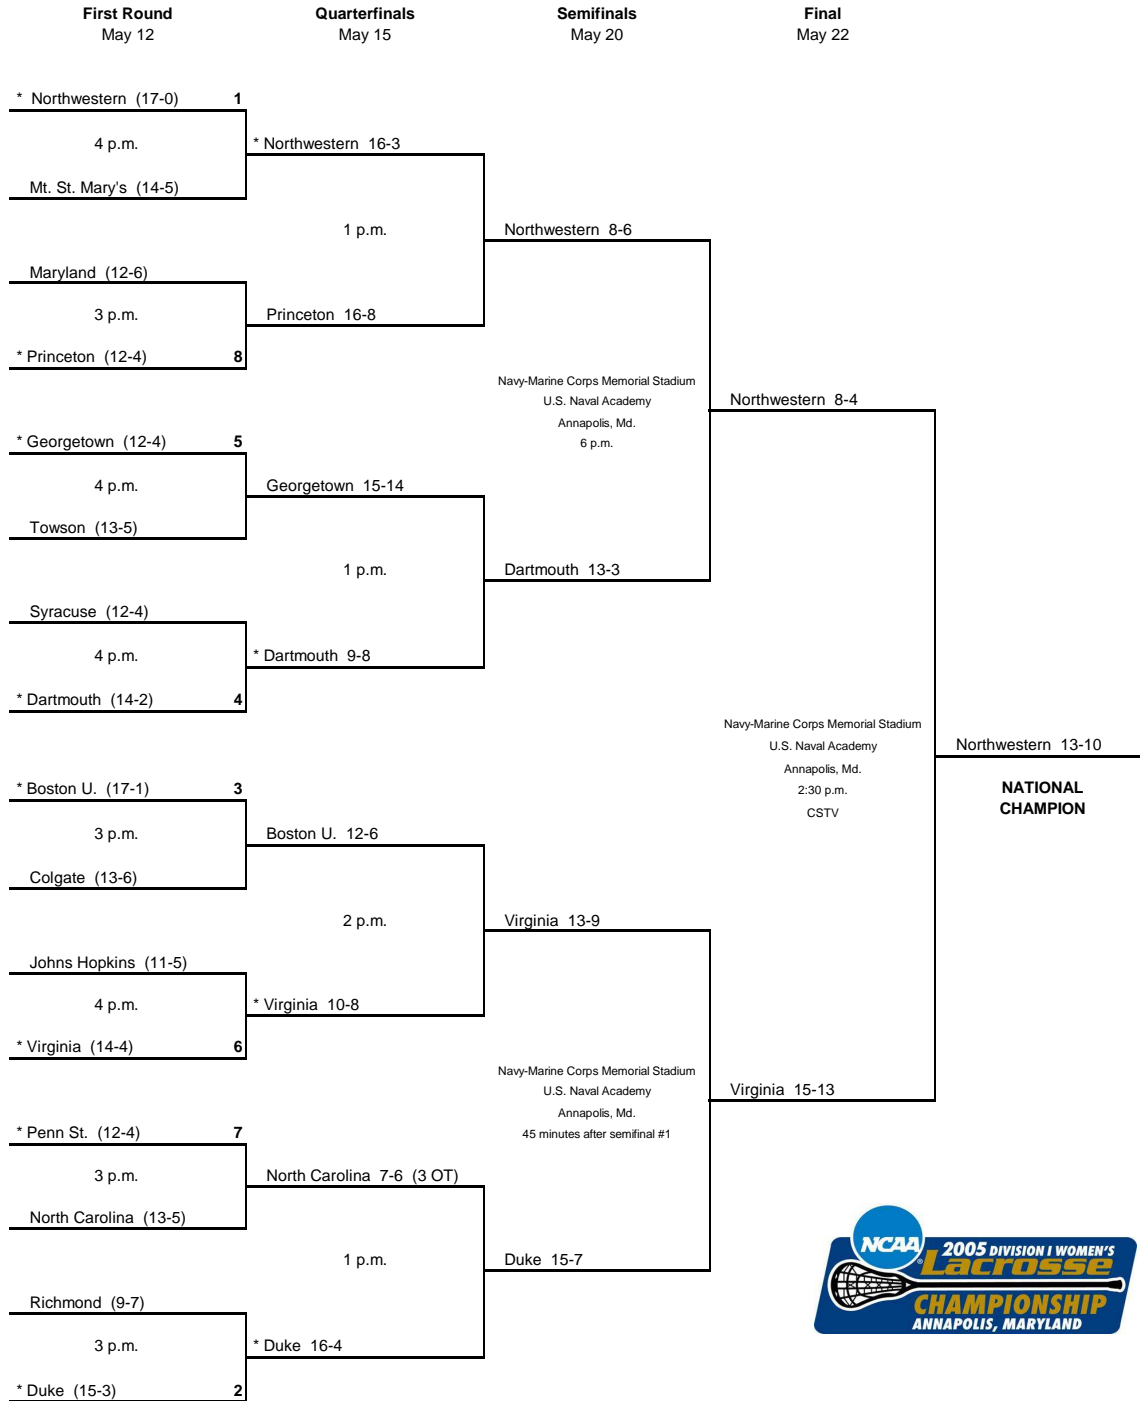

# 2005 NCAA Division I Women's LACROSSE CHAMPIONSHIP

\* - Host Institution for Preliminary-Round Games  
All Times Local Time