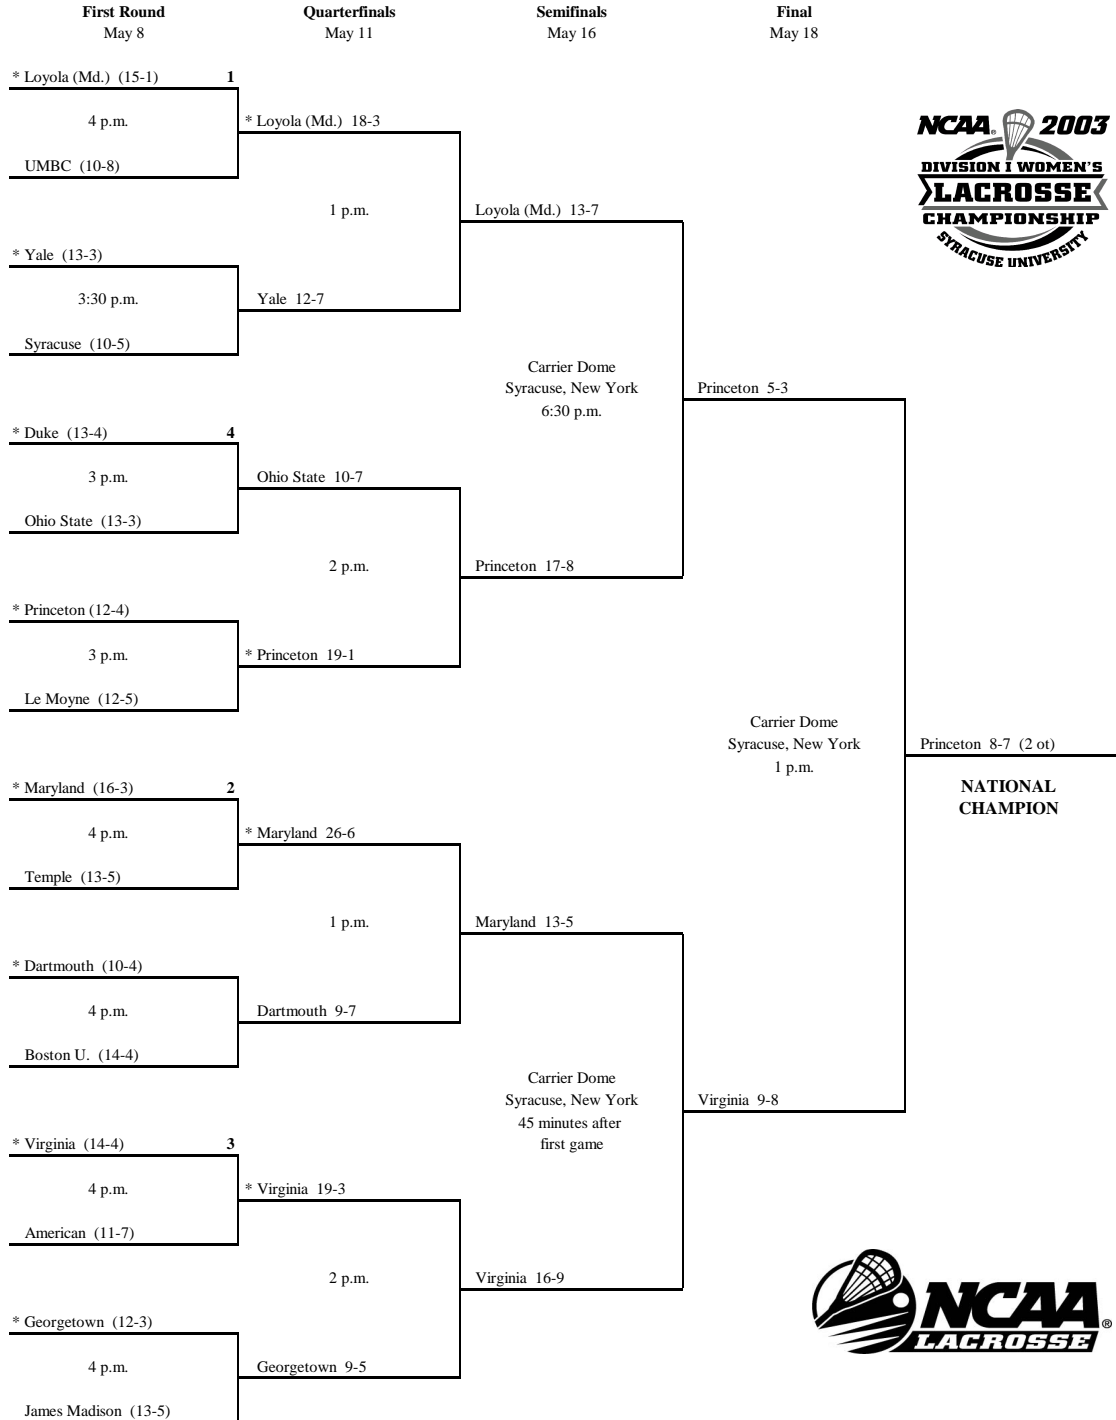

2003 NCAA Division I Women's LACROSSE CHAMPIONSHIP

* - Host Institution for Preliminary Rounds