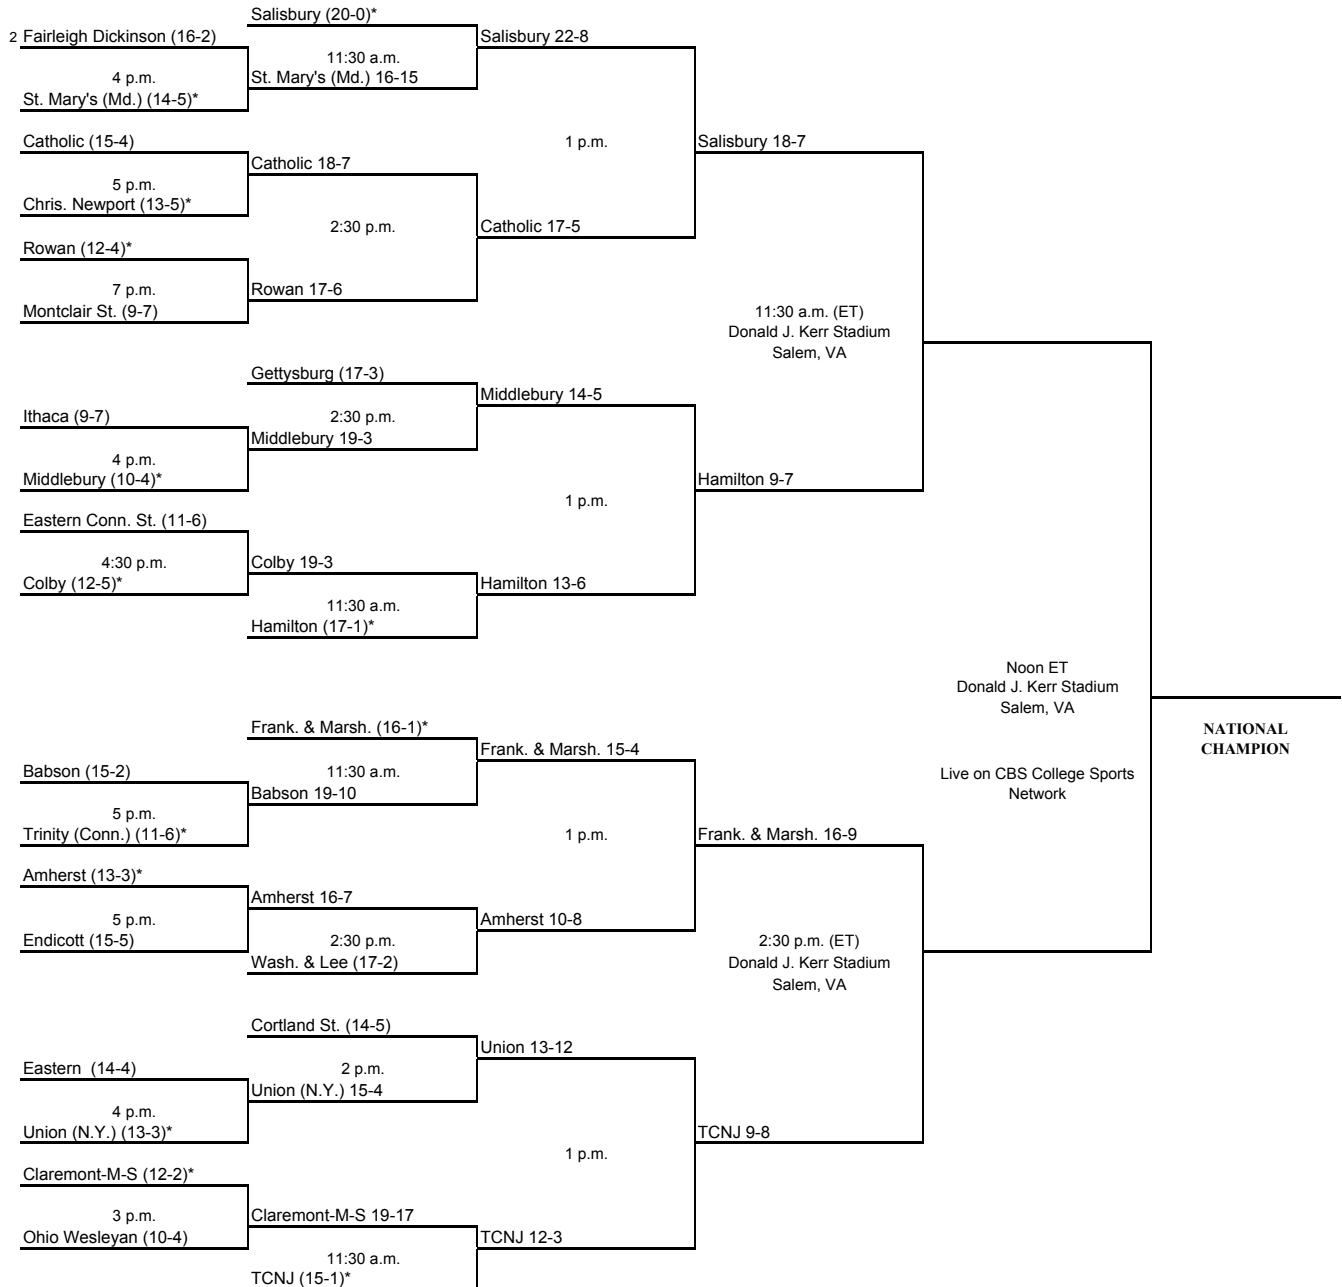

2008 LACROSSE CHAMPIONSHIP

First Round
Wednesday, May 7

Regionals
May 10-11

Semifinals
Saturday, May 17

Final
Sunday, May 18

In the first round, the home team is the host institution. After the first round the home team will be the team at the top of the respective bracket
* Host Institution