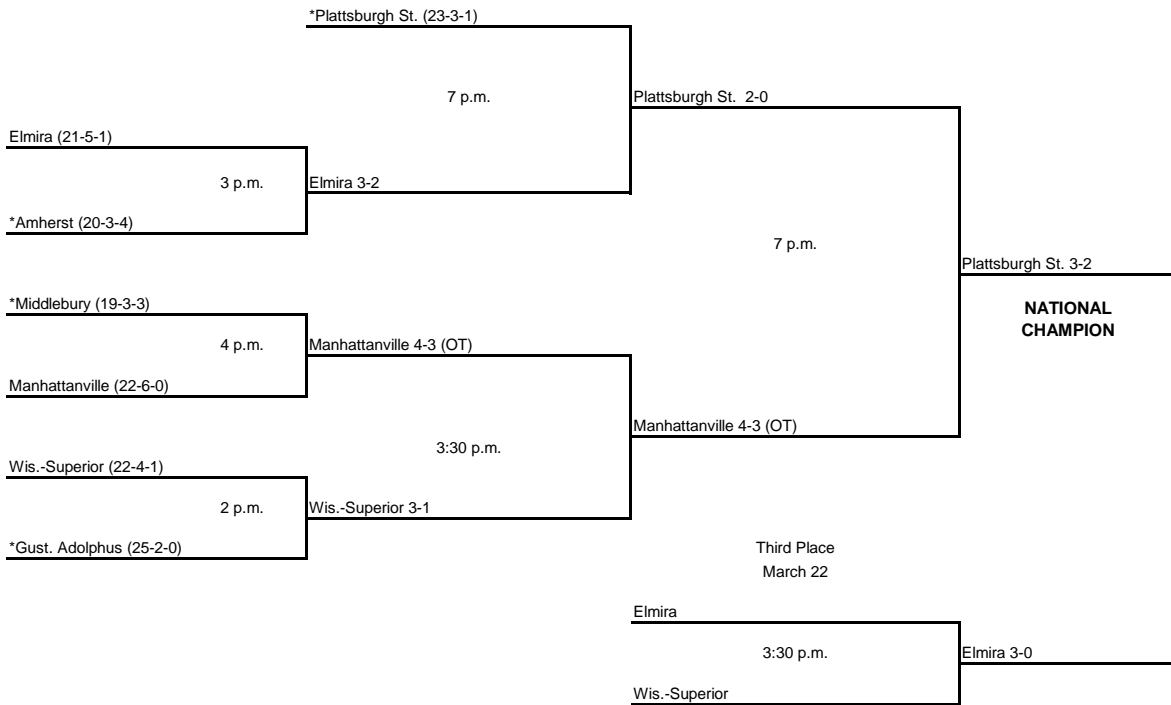

# 2008 NCAA Division III Women's ICE HOCKEY CHAMPIONSHIP

**First Round**  
March 15

**Semifinals**  
March 21

**Final**  
March 22

\* Host Institution  
All game times are local time.