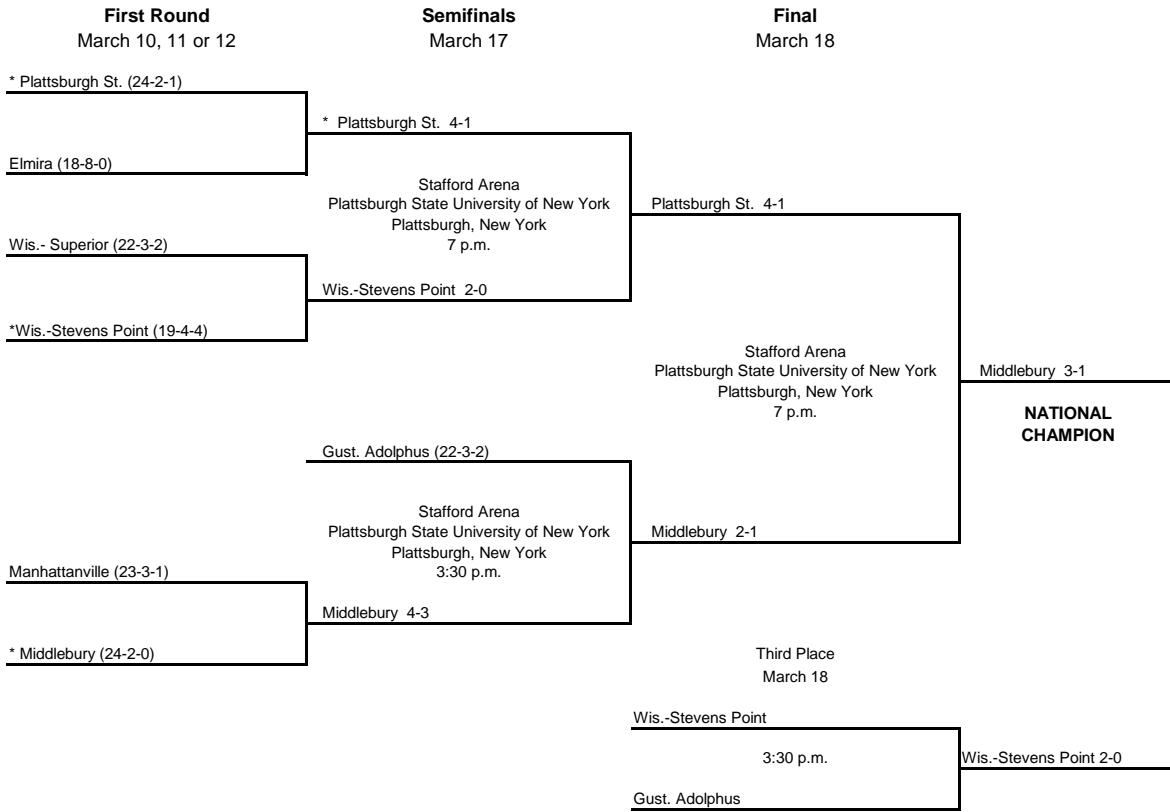

# 2006 NCAA Division III Women's ICE HOCKEY CHAMPIONSHIP

\* Host Institution

Highlights of the NCAA Division III Women's Ice Hockey Championship will be shown on CBS at 1 p.m. Eastern time, Saturday, April 22.