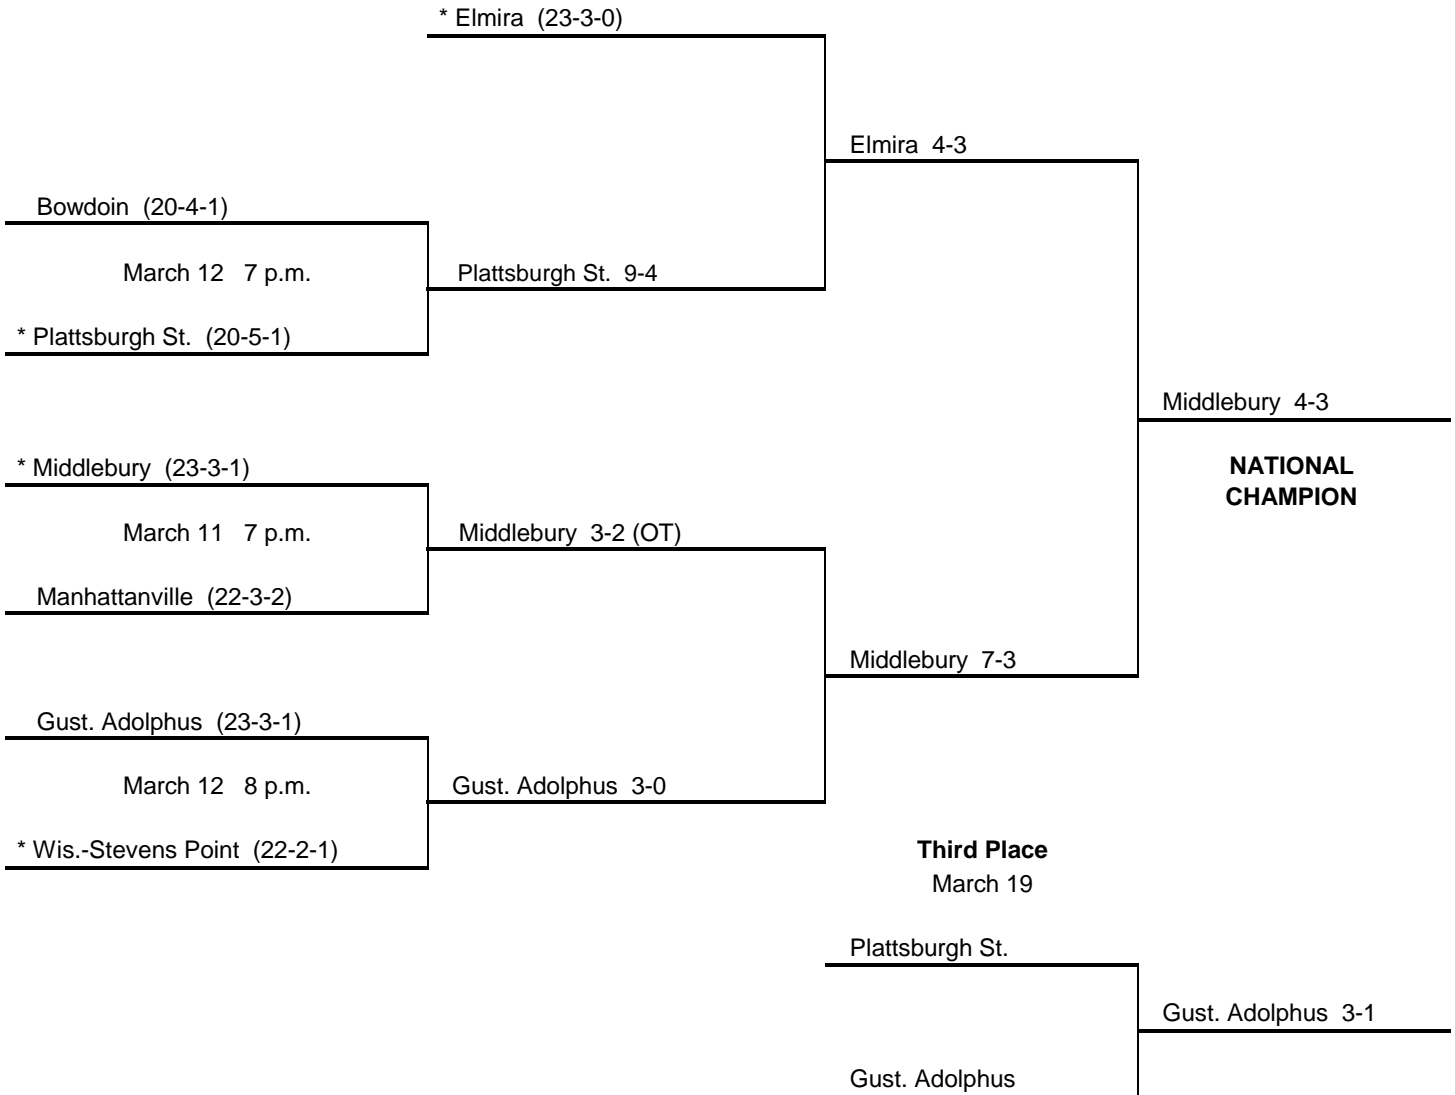

# 2005 NCAA Division III Women's ICE HOCKEY CHAMPIONSHIP

**First Round**  
March 11 or 12

**Semifinals**  
March 18

**Final**  
March 19

Highlights of the NCAA Division III Women's Ice Hockey Championship  
will be shown on CBS at 1 p.m. Eastern time, Saturday, April 23