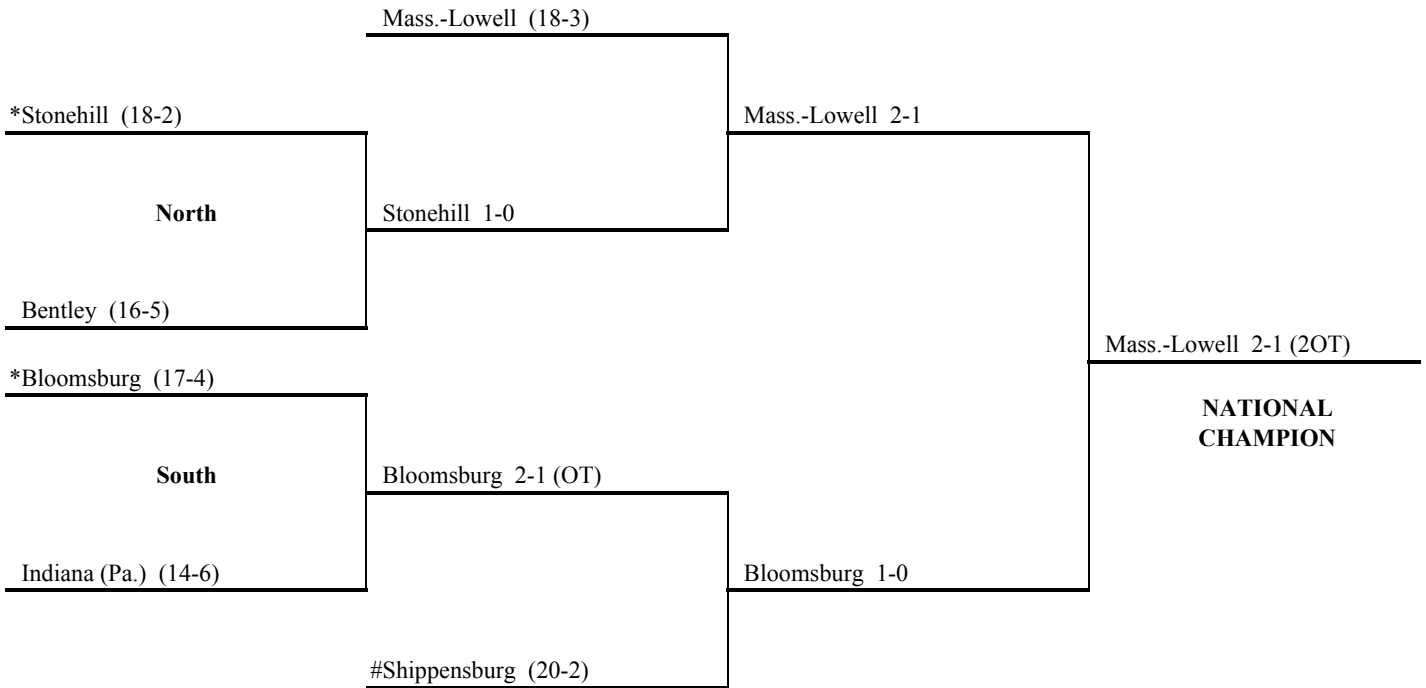

2005 Division II FIELD HOCKEY CHAMPIONSHIP

First Round
November 5

Semifinals
November 11

Final
November 13

* Host institution for first-round competition

Host institution for semifinals and final

All times Eastern Standard

The 2005 NCAA Fall Seasonal Show will air on CBS Christmas Day at 2 p.m. Eastern time.