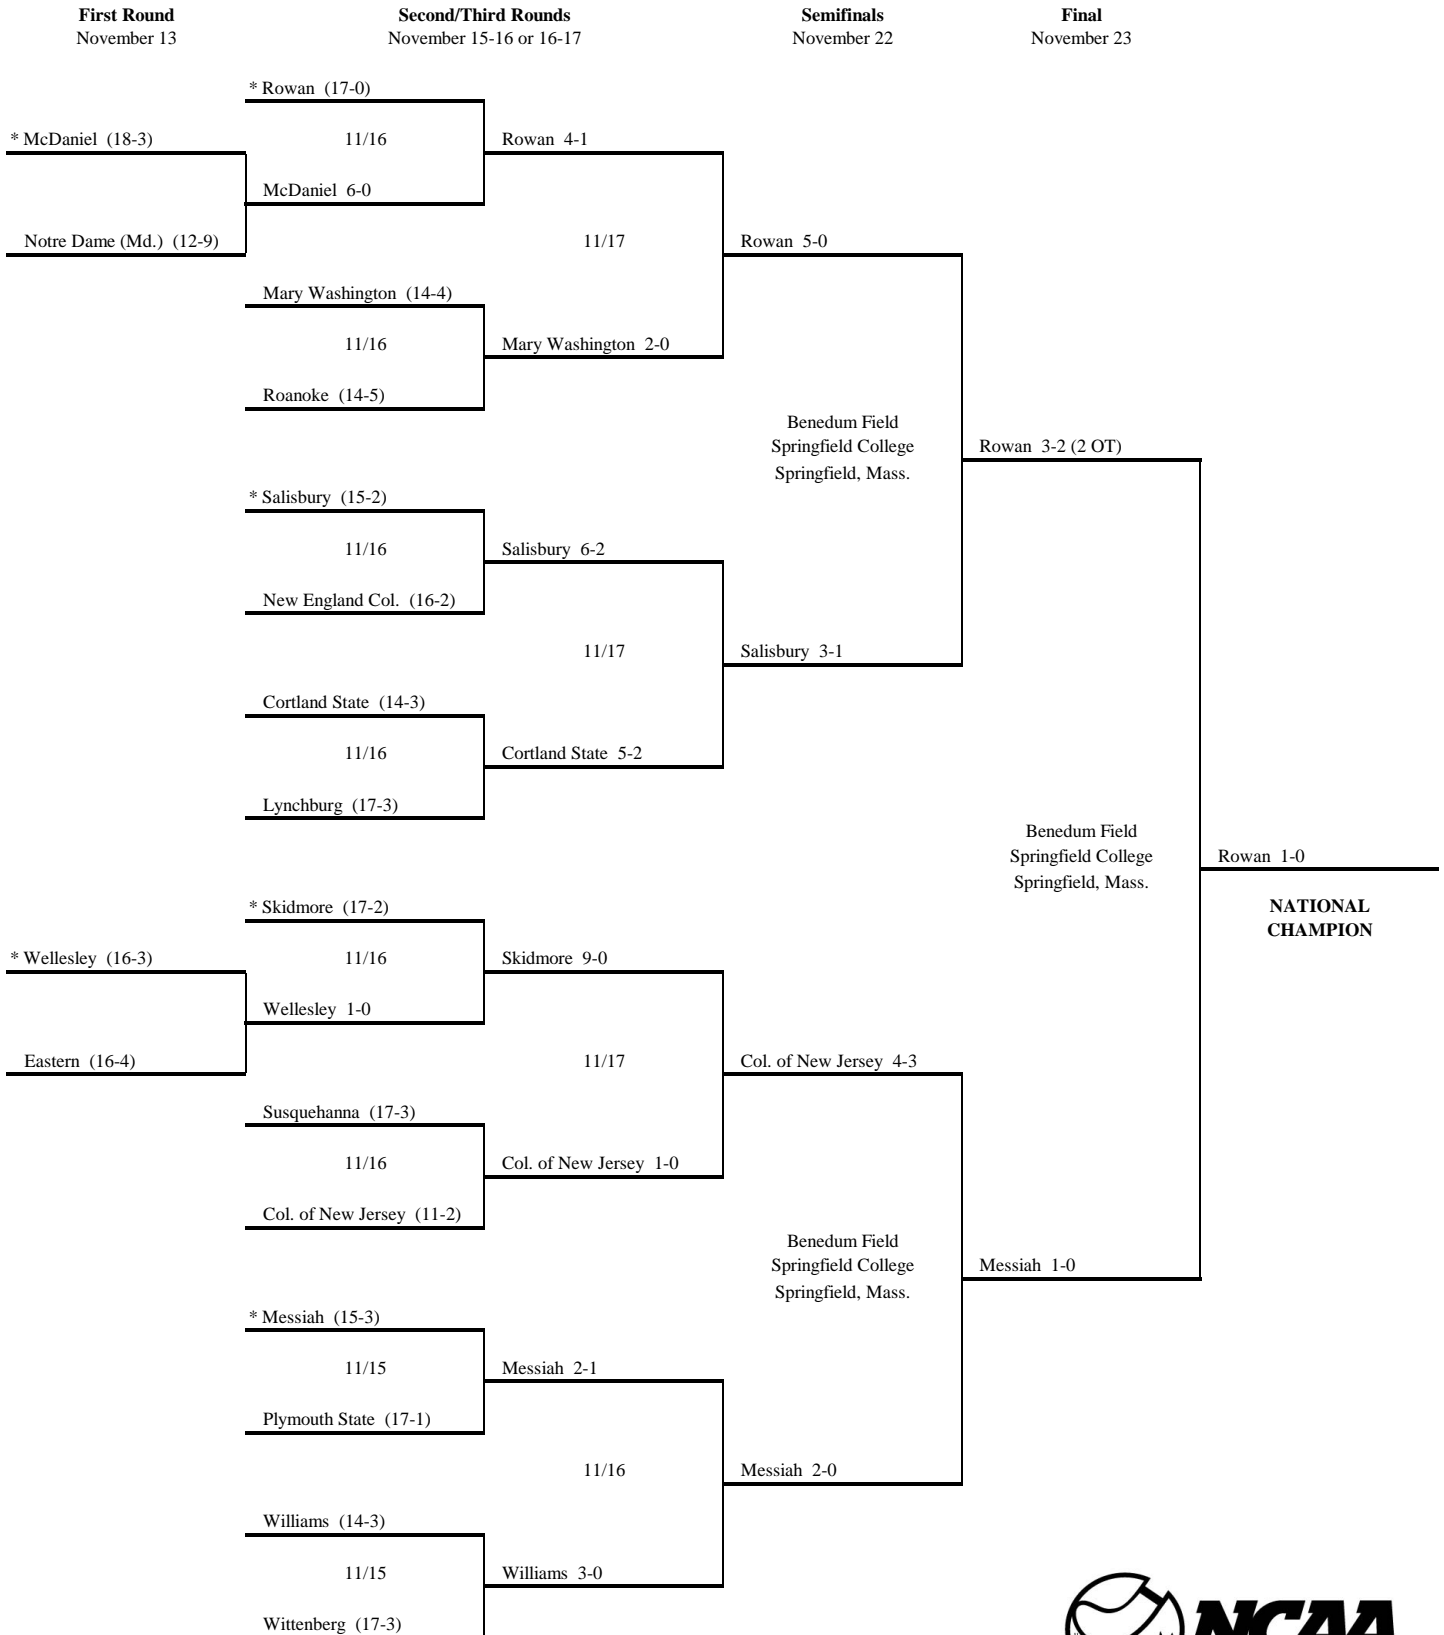

# 2002 NCAA Division III FIELD HOCKEY CHAMPIONSHIP

\* Host school for preliminary rounds