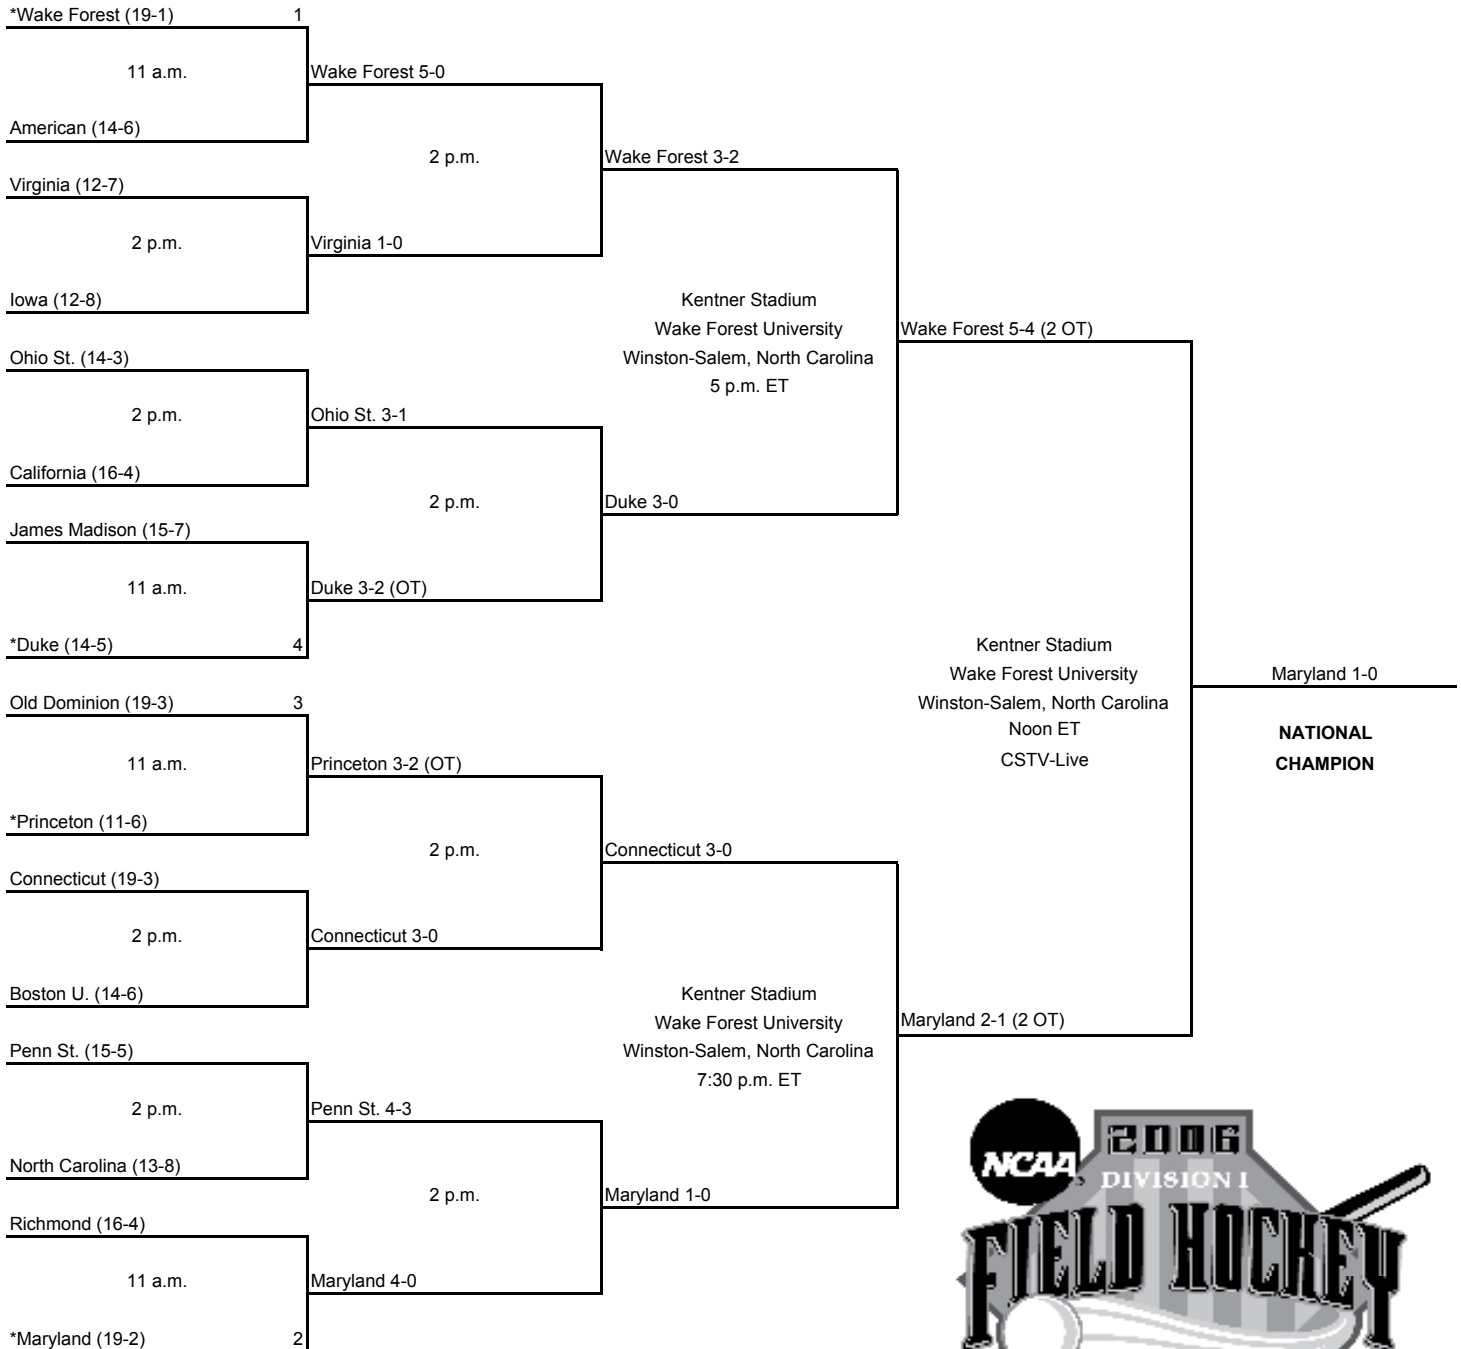

2006 Division I Field Hockey Championship

First Round
November 11

Second Round
November 12

Semifinals
November 17

Championship
November 19

*Denotes host institution
Home team is the seeded team in the seeded game.
In the non-seeded game, the team on the top of the bracket is the home team.