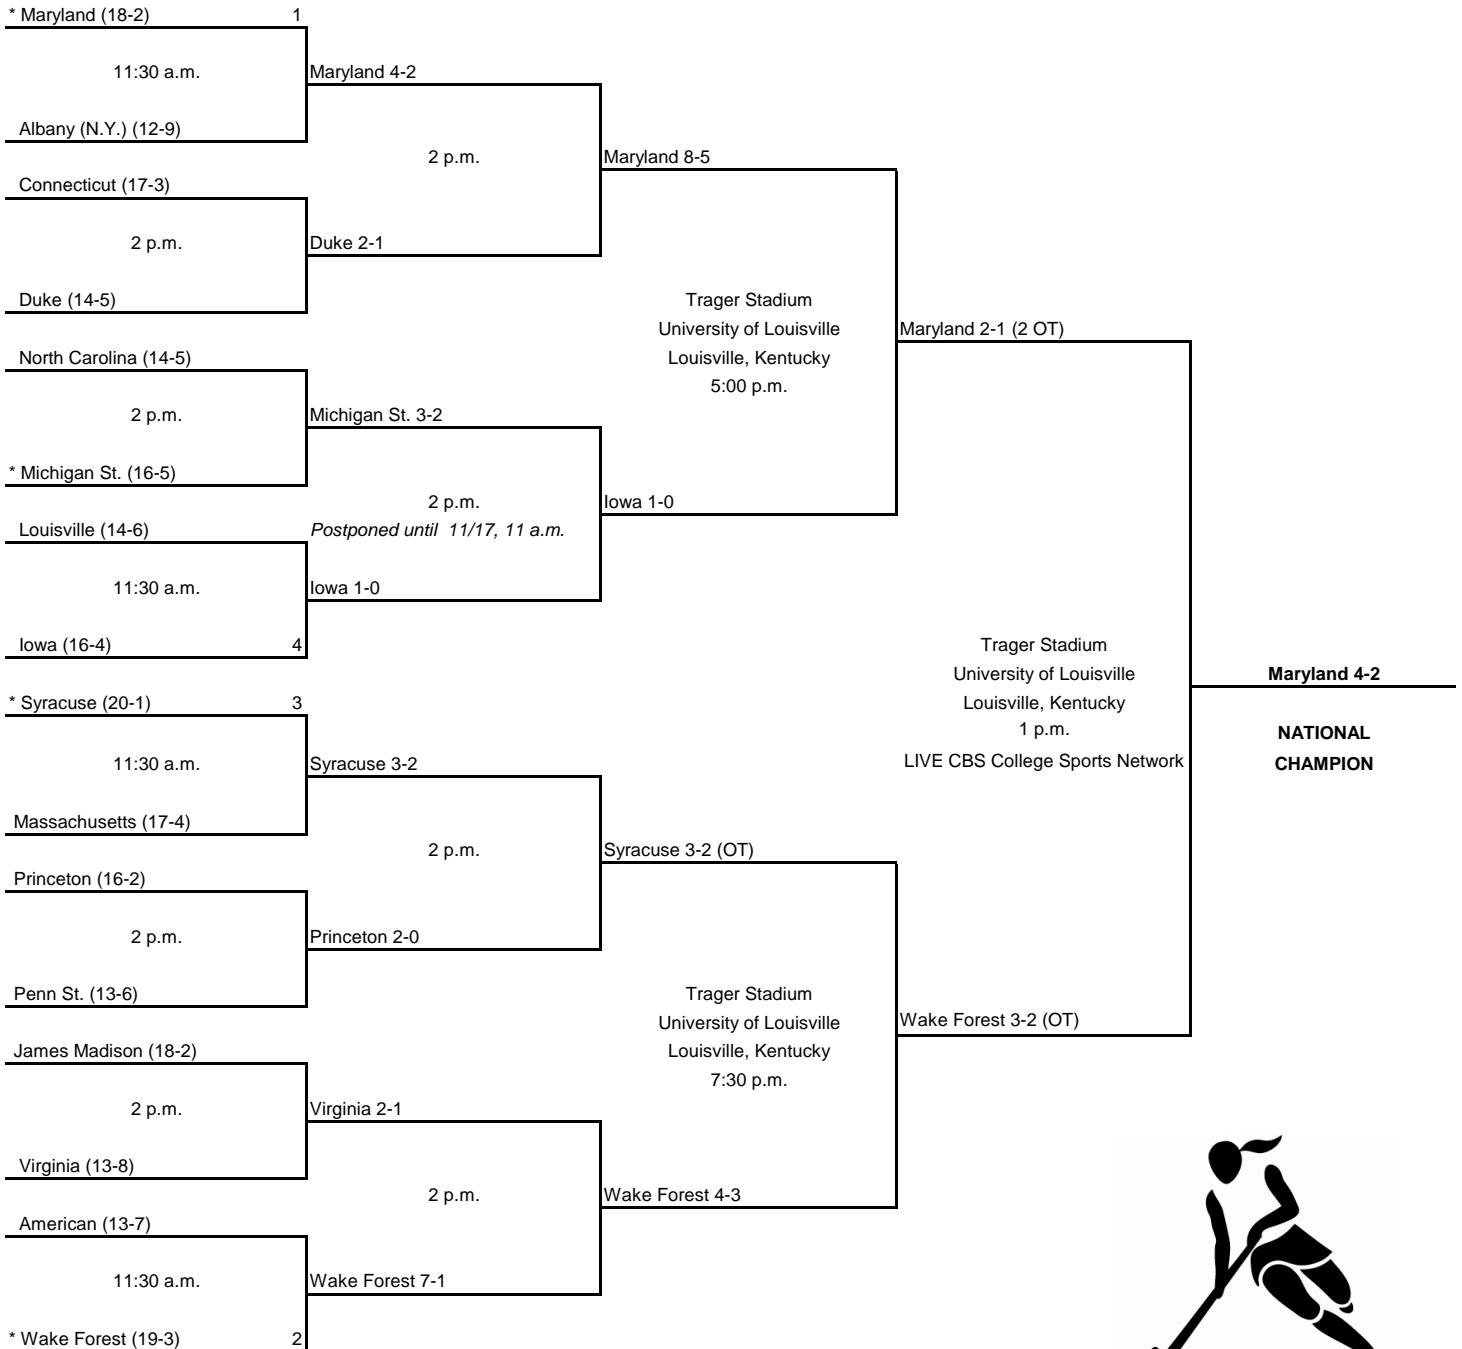

# 2008 Division I Field Hockey Championship

**First Round**  
November 15

**Second Round**  
November 16

**Semifinals**  
November 21

**Championship**  
November 23

\*Denotes host institution  
Home team is the seeded team in the seeded game.  
In the non-seeded game, the team on the top of the bracket is the home team.