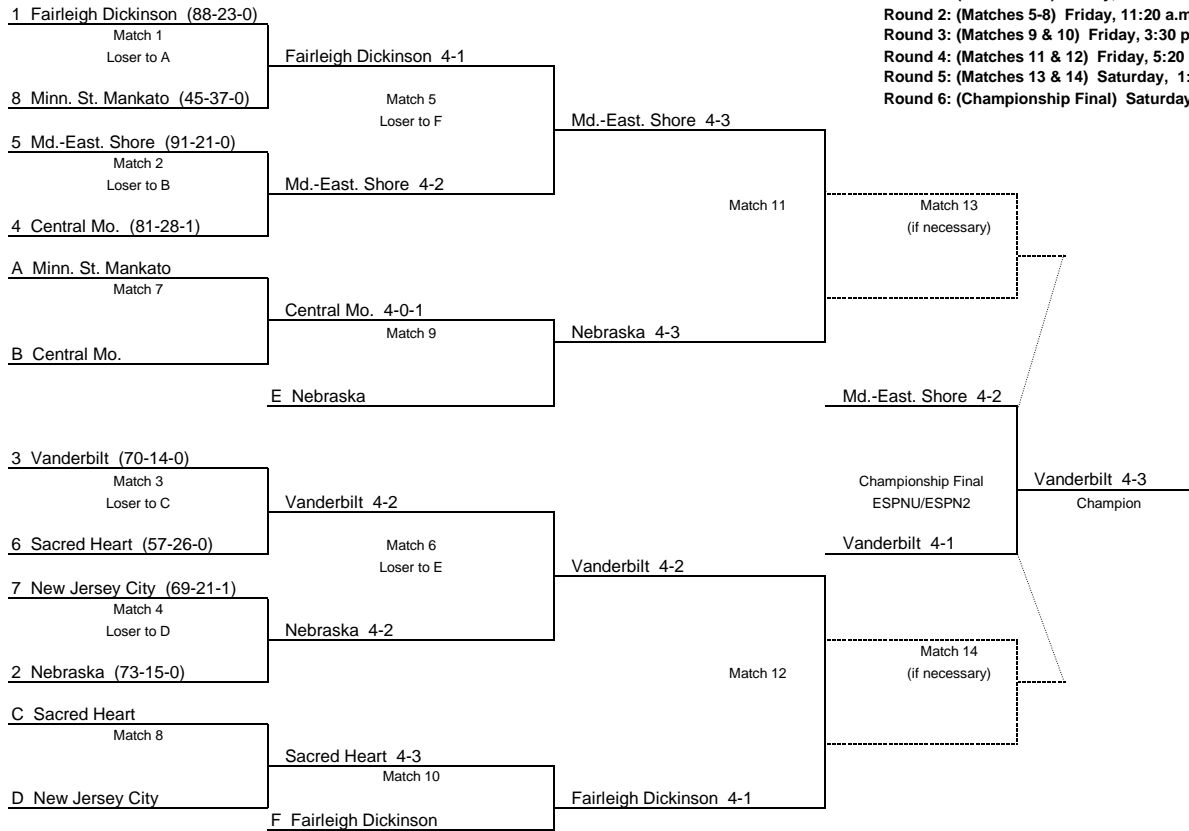

2007 National Collegiate
**WOMEN'S BOWLING
 CHAMPIONSHIP**

Round 1: (Matches 1-4) Friday, 9:30 a.m.
 Round 2: (Matches 5-8) Friday, 11:20 a.m.
 Round 3: (Matches 9 & 10) Friday, 3:30 p.m.
 Round 4: (Matches 11 & 12) Friday, 5:20 p.m.
 Round 5: (Matches 13 & 14) Saturday, 1:30 p.m.
 Round 6: (Championship Final) Saturday 4 p.m.

Bracket note:

Championship Match will be broadcast LIVE on ESPNU and on April 15 at 4 p.m. ET on ESPN2

1. If the winner of Match 9 defeats the winner of Match 5, then Match 13 is necessary.
2. If the winner of Match 10 defeats the winner of Match 6, then Match 14 is necessary.